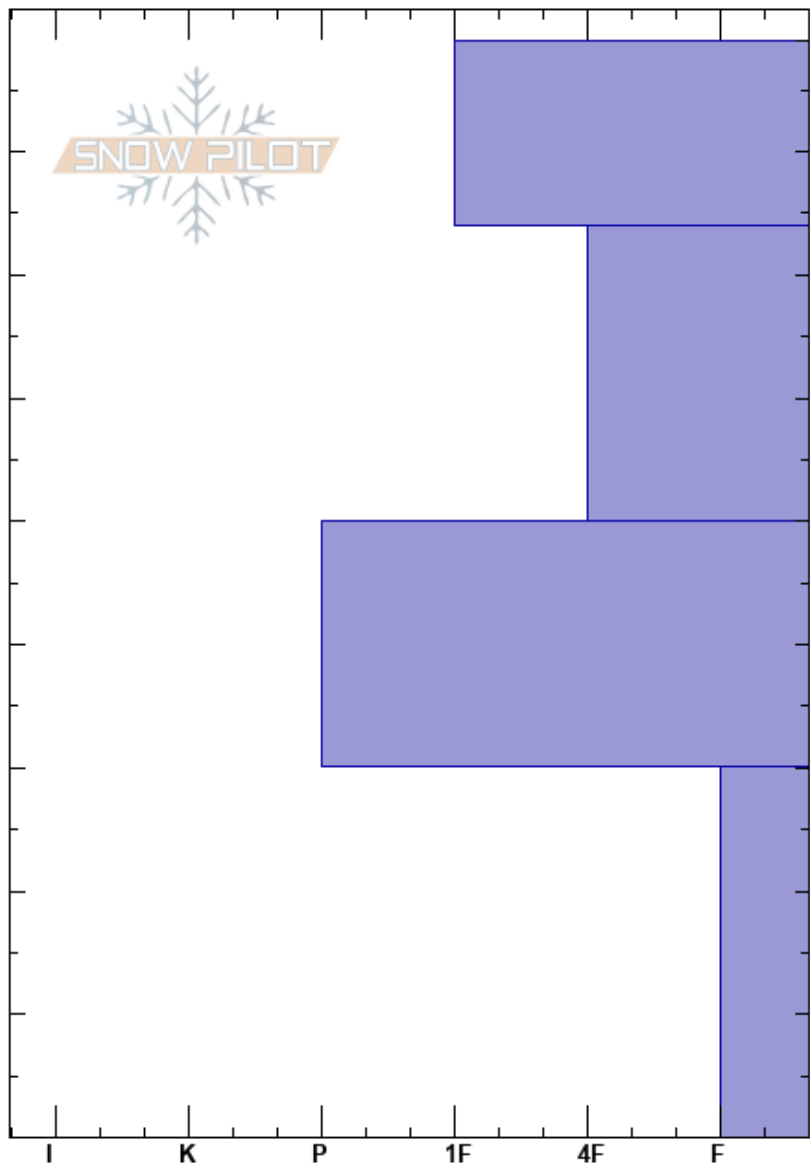

Loveland Pass
 Loveland Pass
 CO
Elevation: 11753 ft
Aspect: 95°

Carsten Schnatwinkel
 12/11/2022 - 12:00pm
Co-ord: 39.66074N, -105.87553W
Slope Angle: 22°
Wind Loading: previous

Stability:
Air Temperature: -2°C
Sky Cover: CLR
Precipitation: NO
Wind: W Light Breeze

HS: 89
 30-0cm: Problematic layer

Specifics: Collapsing, widespread; Recent avalanche activity on different slopes; We skied slope

Crystal Form	Crystal Size	Moisture	ρ kg/m ³	Stability tests & Layer comments
/	0.5			← CTV, Q1 @ 74cm
/	0.5-1			
•	0.3			← CTV, Q1 @ 30cm ← ECTPV @ 30cm
□	1.5-2			