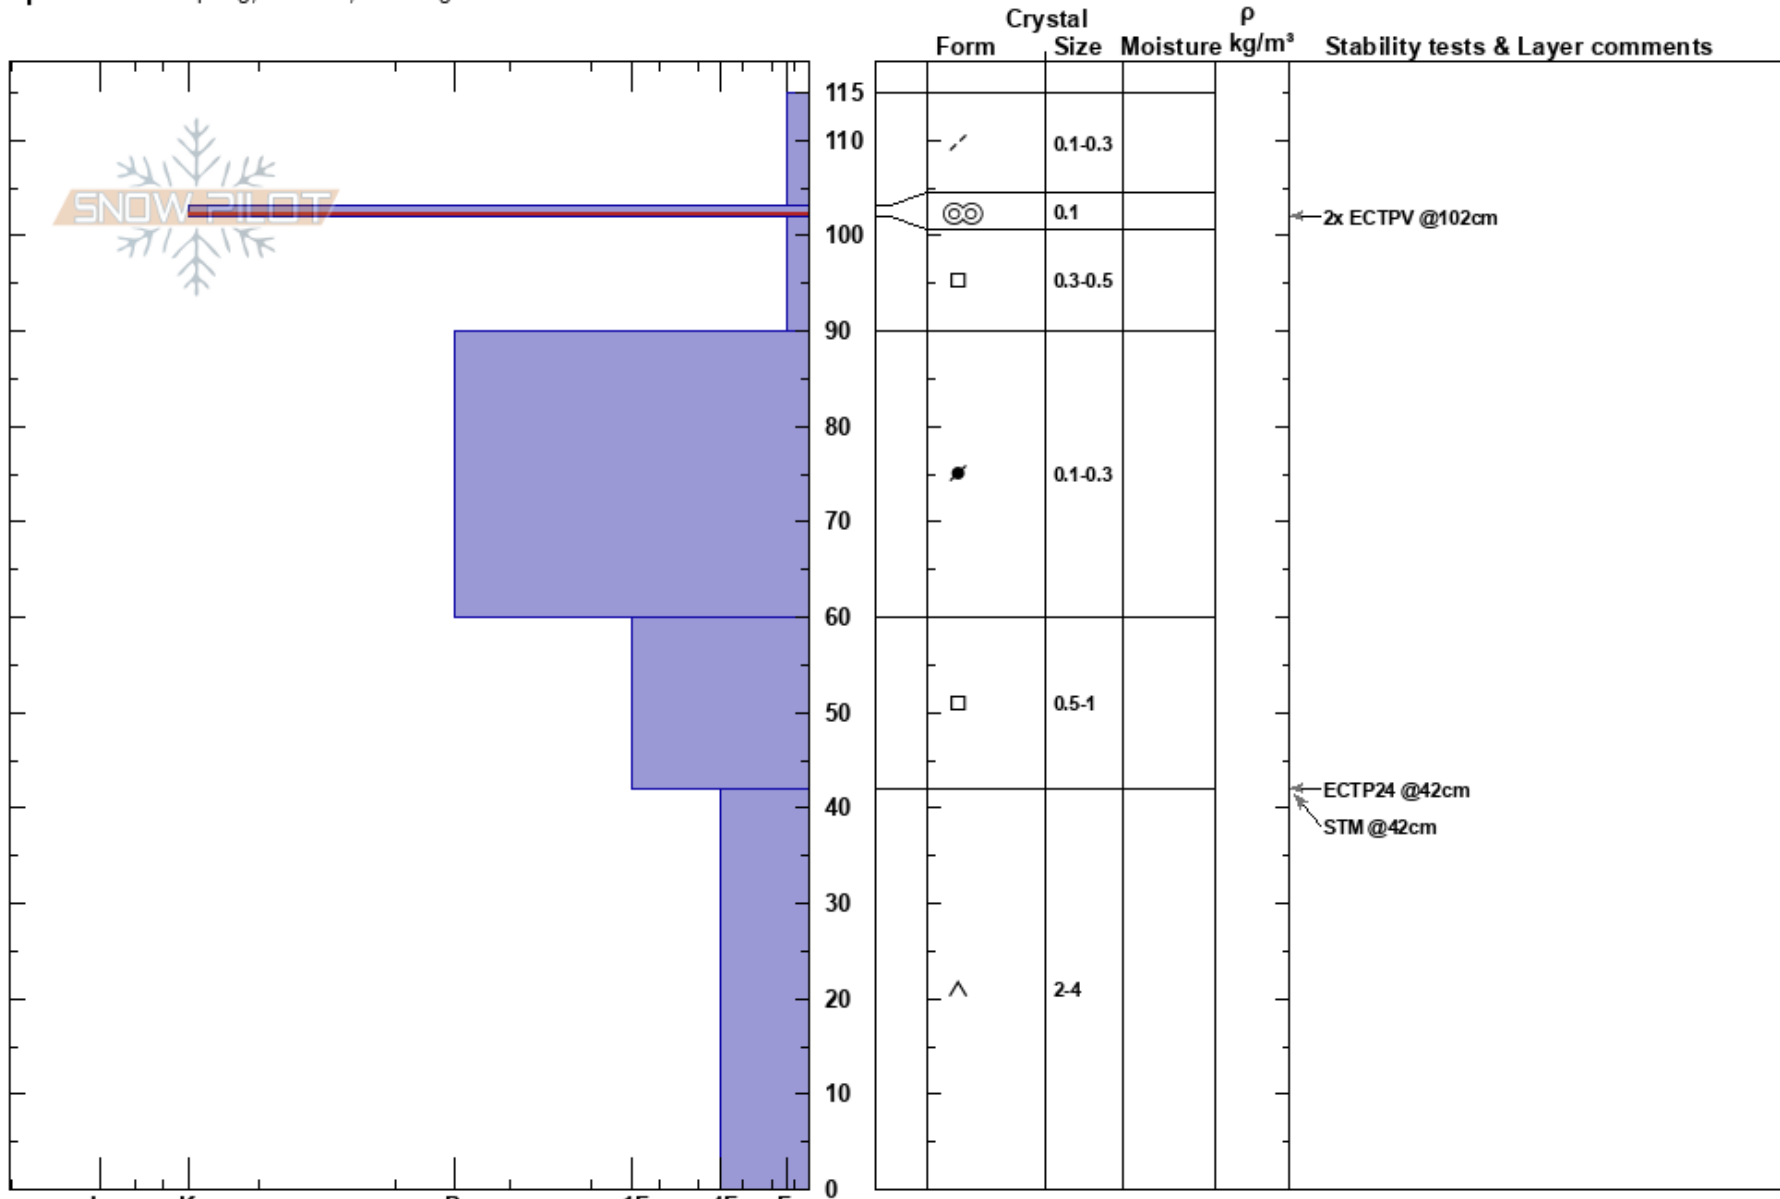

PF: 80

103-102cm: Problematic layer

CO

Co-ord: 39.66215N, -105.88725W

Sky Cover: BKN

PS: 15

Elevation: 11909 ft

Slope Angle:

Precipitation: NO

Aspect: N

Wind Loading: previous

Wind: NW Moderate

Specifics: Collapsing, localized; Cracking

Notes: