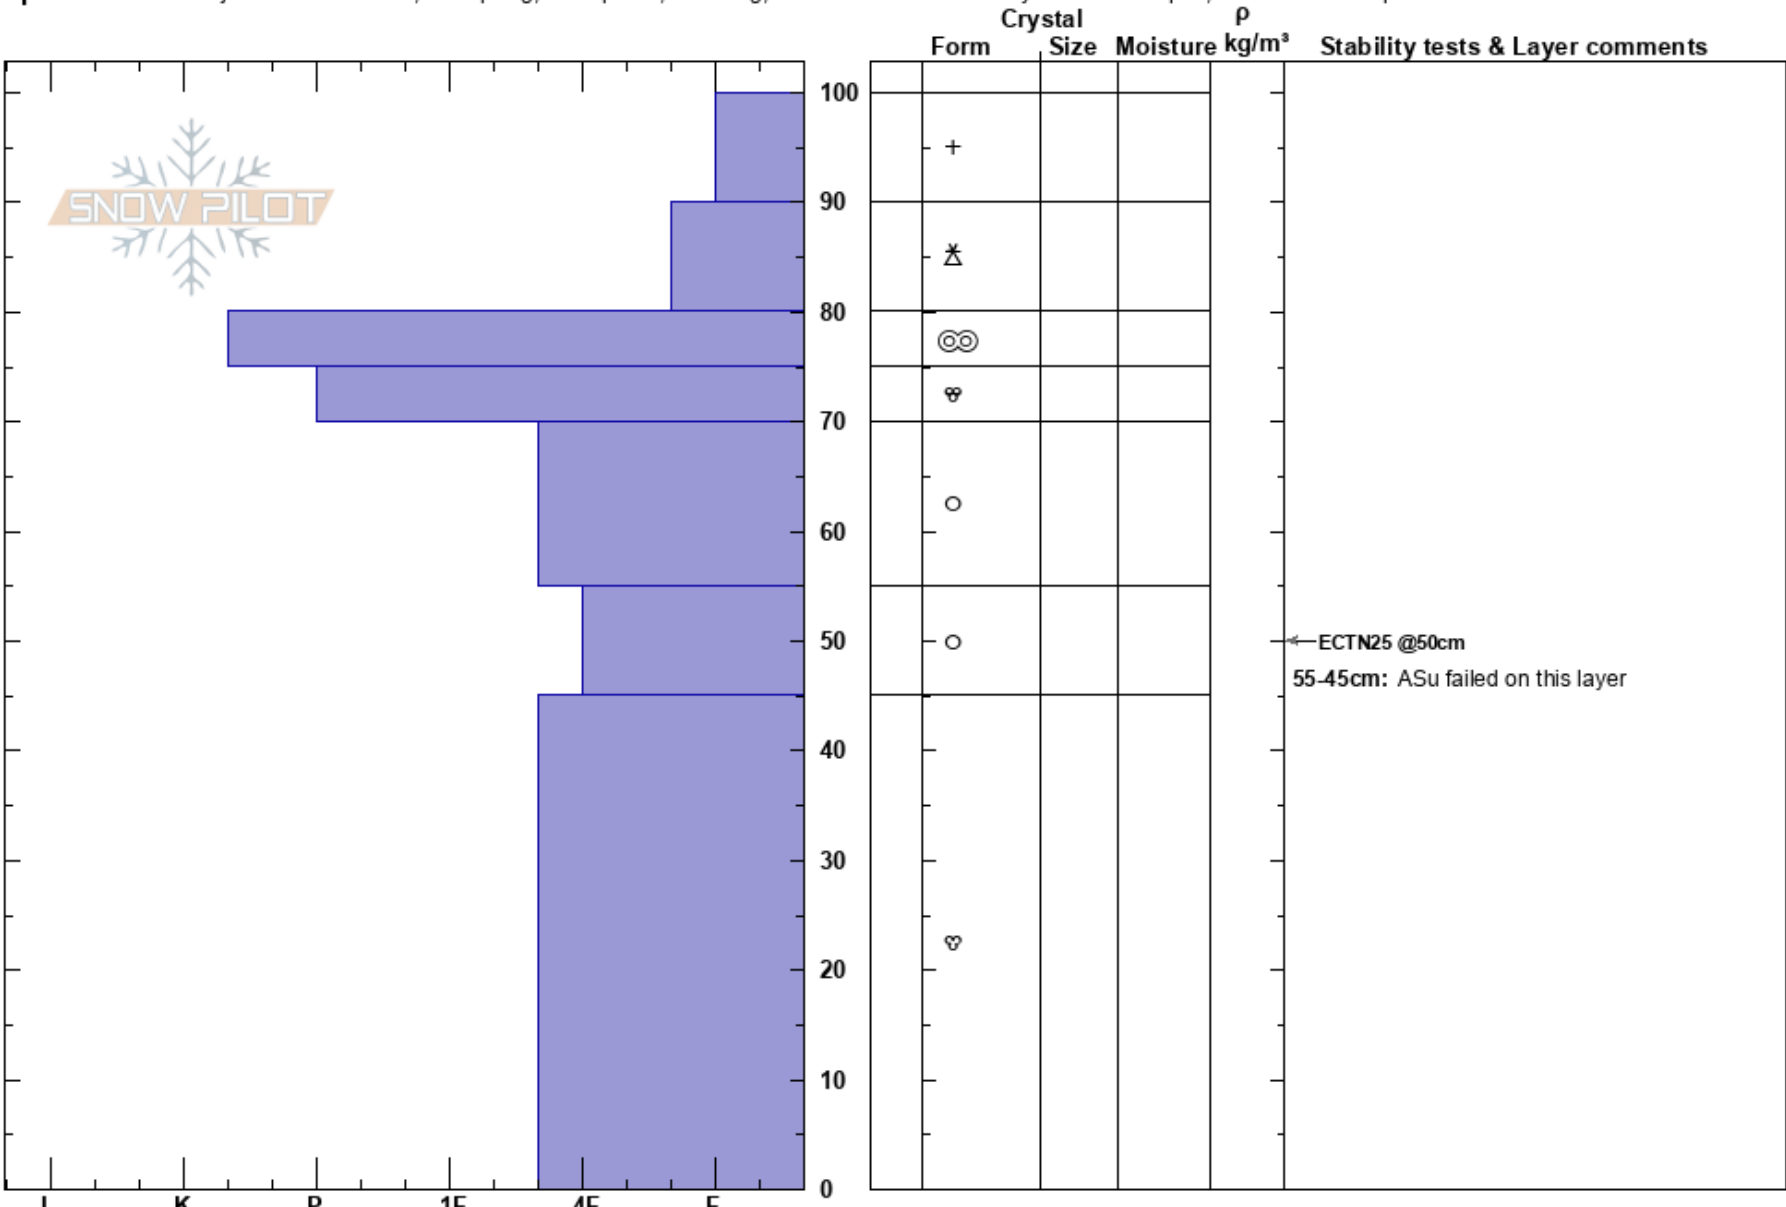

Rodeo Ridge
Northern Wasatch
UT
Elevation: 7100 ft
Aspect: E

Greg Gagne
12/29/2022 - 2:45pm
Co-ord: 12T 423078W 4579015N
Slope Angle: 36°
Wind Loading:

Stability: Poor
Air Temperature:
Sky Cover: BKN
Precipitation: NO
Wind: SW Light Breeze

HS: 100
Layer Notes:
55-45cm: ASu failed on this layer
55-45cm: Problematic layer

Specifics: Pit is adjacent to avalanche; Collapsing, widespread; Cracking; Recent avalanche activity on similar slopes; Ski tracks on slope