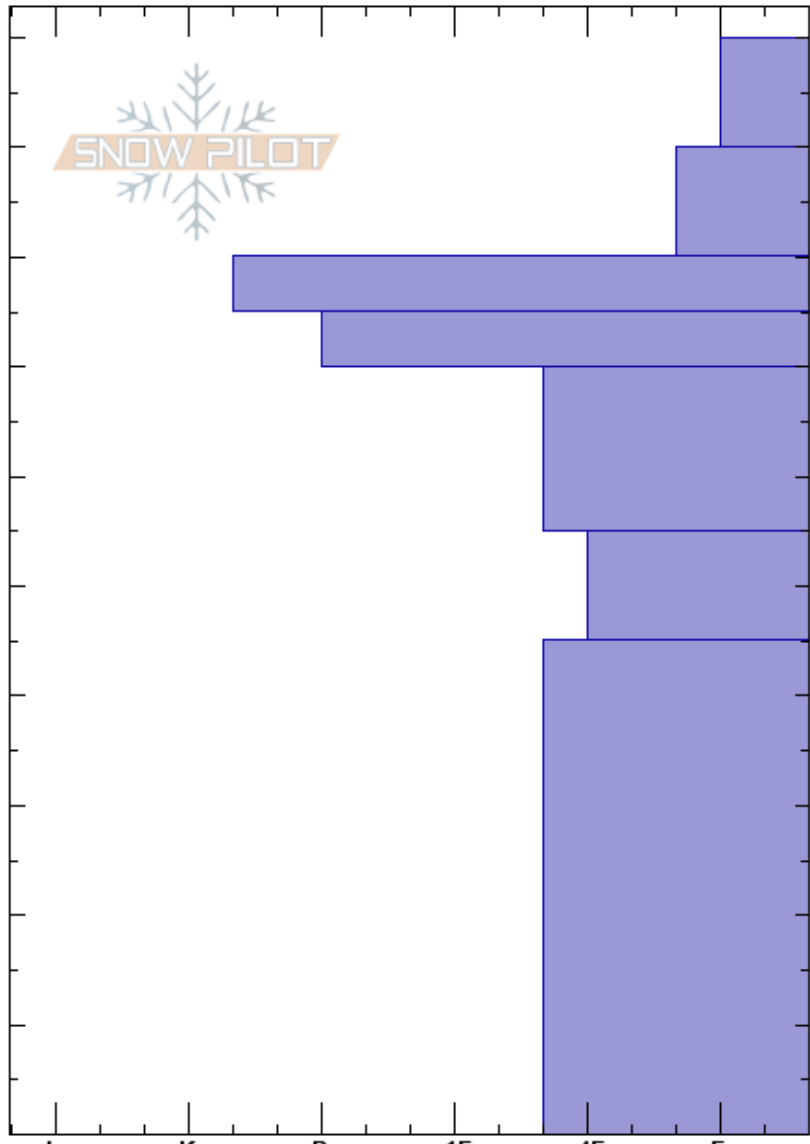

Rodeo Ridge
 Northern Wasatch
 UT
 Elevation: 7100 ft
 Aspect: E

Greg Gagne
 12/29/2022 - 2:45pm
 Co-ord: 12T 423078W 4579015N
 Slope Angle: 36°
 Wind Loading:

Stability: Poor
 Air Temperature:
 Sky Cover: BKN
 Precipitation: NO
 Wind: SW Light Breeze

HS: 100
 Layer Notes:
 55-45cm: ASu failed on this layer
 55-45cm: Problematic layer

Specifics: Pit is adjacent to avalanche; Collapsing, widespread; Cracking; Recent avalanche activity on similar slopes; Ski tracks on slope

Crystal Form	Size	Moisture	ρ kg/m ³	Stability tests & Layer comments
+				
⚡				
⊙⊙				
⊙				
⊙				← ECTN25 @50cm 55-45cm: ASu failed on this layer
⊙				

Notes: