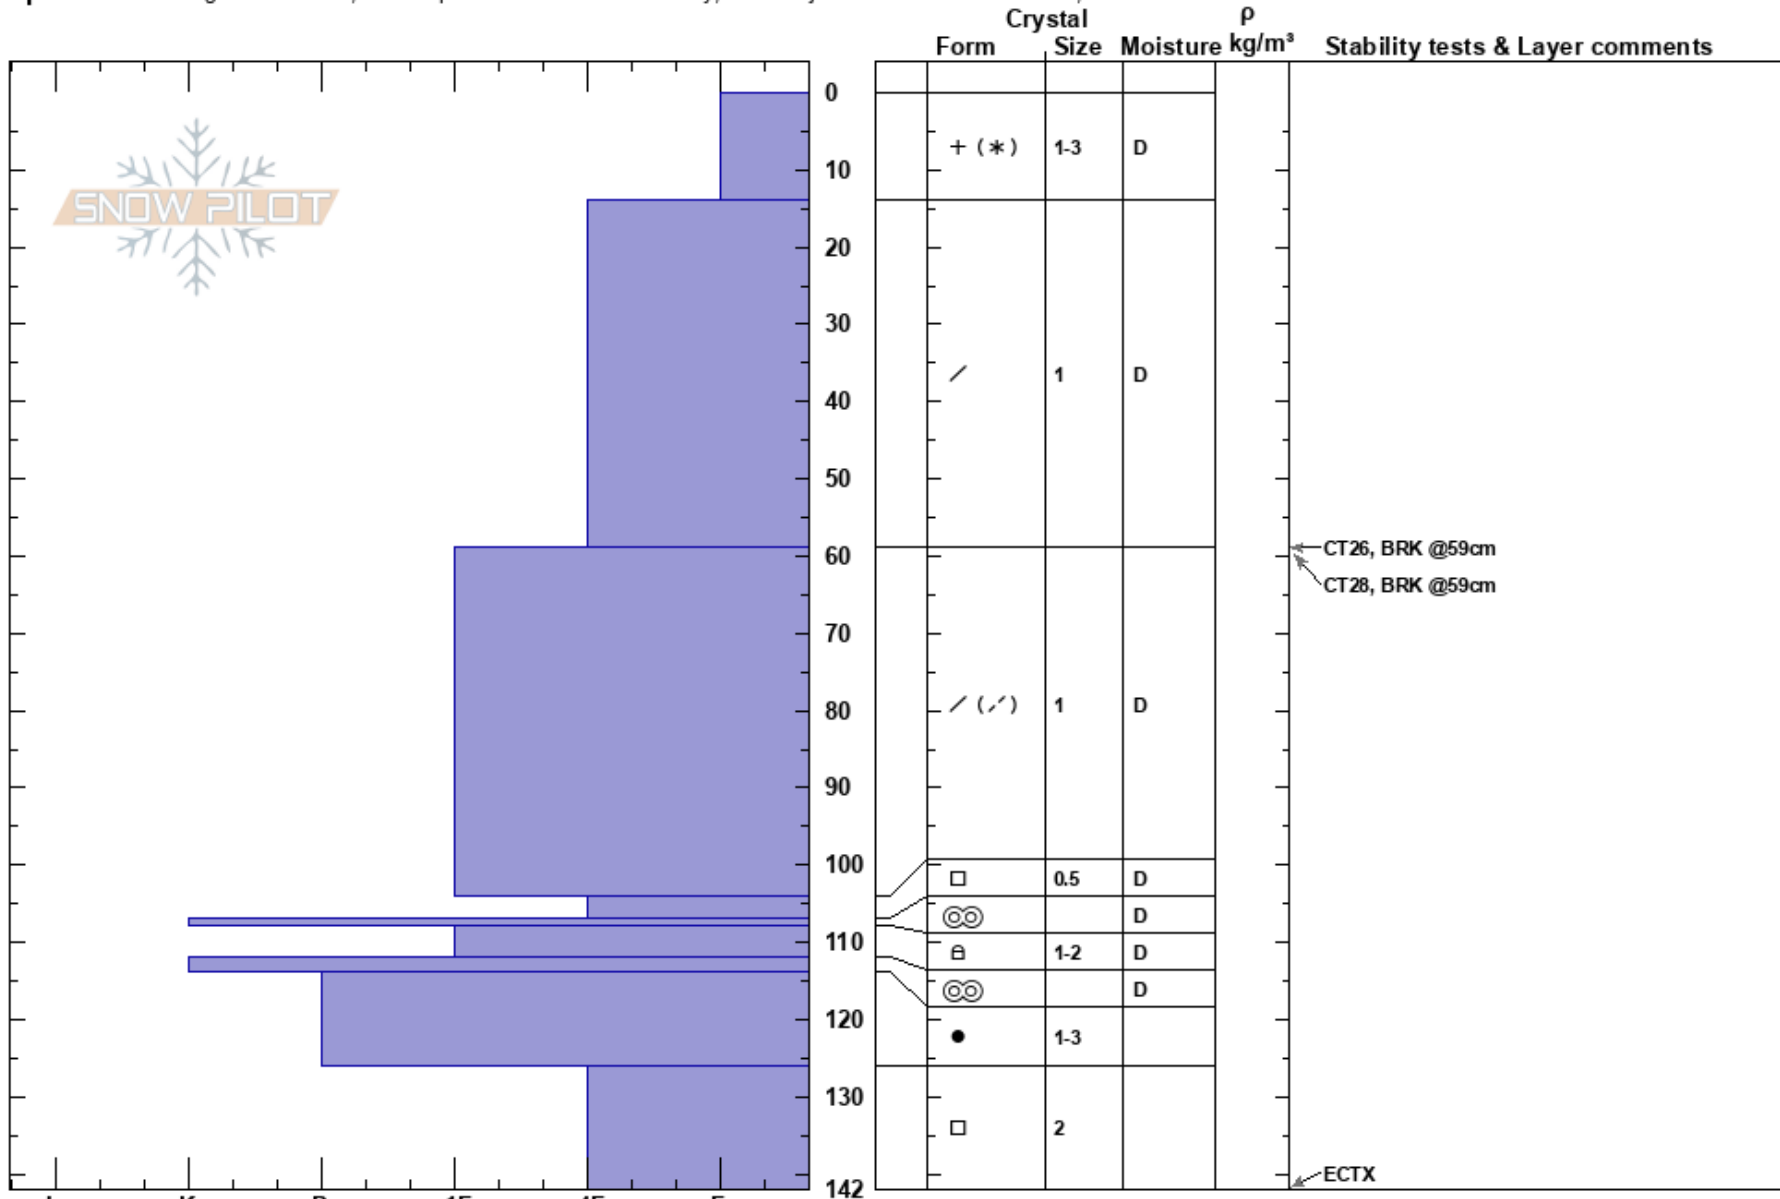

Chilkoot - Front Side
 Chugach Range
 AK
 Elevation: 2655 ft
 Aspect: N

Adam Smith
 12/12/2022 - 2:00pm
 Co-ord: 60.95784N, -149.07117W
 Slope Angle: 33°
 Wind Loading:

Stability: **HS: 142**
 Air Temperature: 27°F
 Sky Cover: CLR
 Precipitation: NO
 Wind: Calm
 Layer Notes: 104-107cm: Problematic layer

Specifics: Pit dug in a Ski Area; Pit is representative of backcountry; Pit is adjacent to avalanche: crown;

Notes: This was a crown profile of what was most likely a sympathetic release triggered during the morning's artillery mission. The max height of the crown was 92cm, but tapered toward the flanks. The crown was roughly 50ft wide and ran nearly 100ft from crown to tongue (crossing the groomer, kissing Prospector). The failure was on the facets on top of the upper crust 107cm down. Profile completed by R. DiJulia with J. Dramis in the pit.