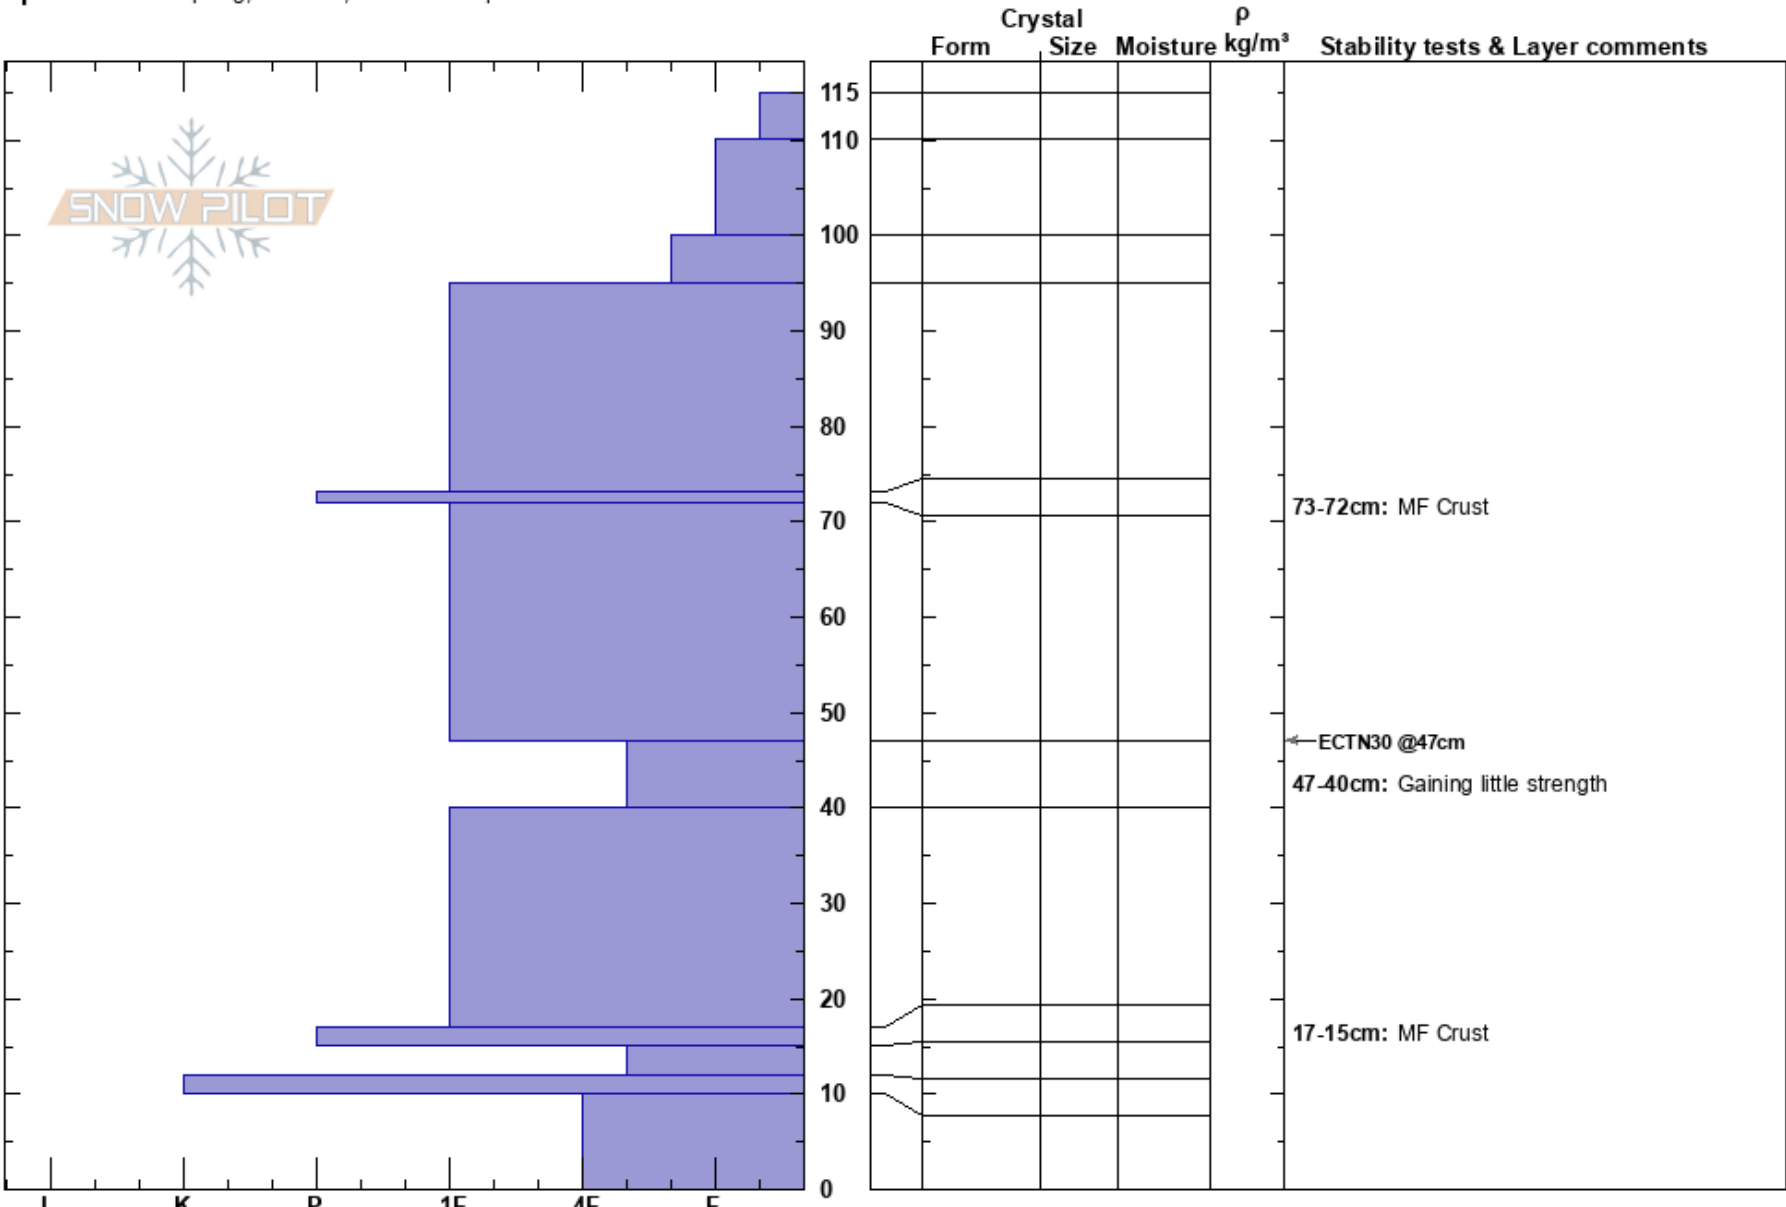

Lower No Name Runot  
 Uinta Range  
 UT  
**Elevation:** 8649 ft  
**Aspect:** 181°  
**Specifics:** Collapsing, localized; We skied slope

Craig Gordon  
 12/28/2022 - 2:00pm  
**Co-ord:** 40.82394N, -111.05484W  
**Slope Angle:** 23°  
**Wind Loading:**

**Stability:**  
**Air Temperature:**  
**Sky Cover:** OVC  
**Precipitation:** S1  
**Wind:** NW Light Breeze

**HS:** 115  
**Layer Notes:**  
 73-72cm: MF Crust  
 47-40cm: Gaining little strength  
 47-40cm: Problematic layer  
 17-15cm: MF Crust