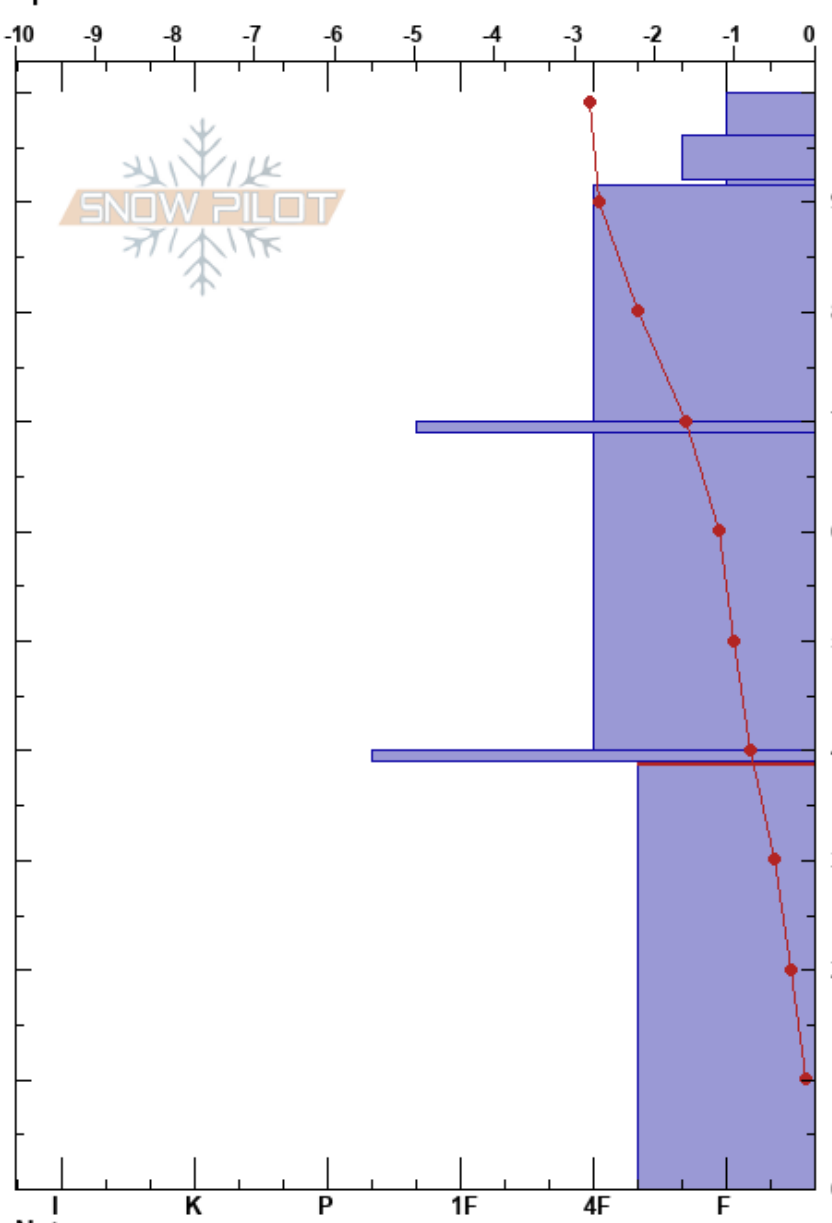

Beaver Envy
 Bear River Range
 UT
 Elevation: 8038 ft
 Aspect: W
 Specifics:

paige pagnucco
 12/28/2022 - 1:00pm
 Co-ord: 41.98275N, -111.51546W
 Slope Angle: 20°
 Wind Loading:

Stability:
 Air Temperature: -2.7°C
 Sky Cover: BKN
 Precipitation: S-1
 Wind: SW Light Breeze

HS: 100
 Layer Notes:
 39-0cm: Problematic layer

Height (cm)	Crystal		Moisture	ρ kg/m ³	Stability tests & Layer comments
	Form	Size			
100					
95	+				
90	+				
70	=				
40	⊙⊙				← ECTP27 @39cm
20	□	2-3.5			
10					