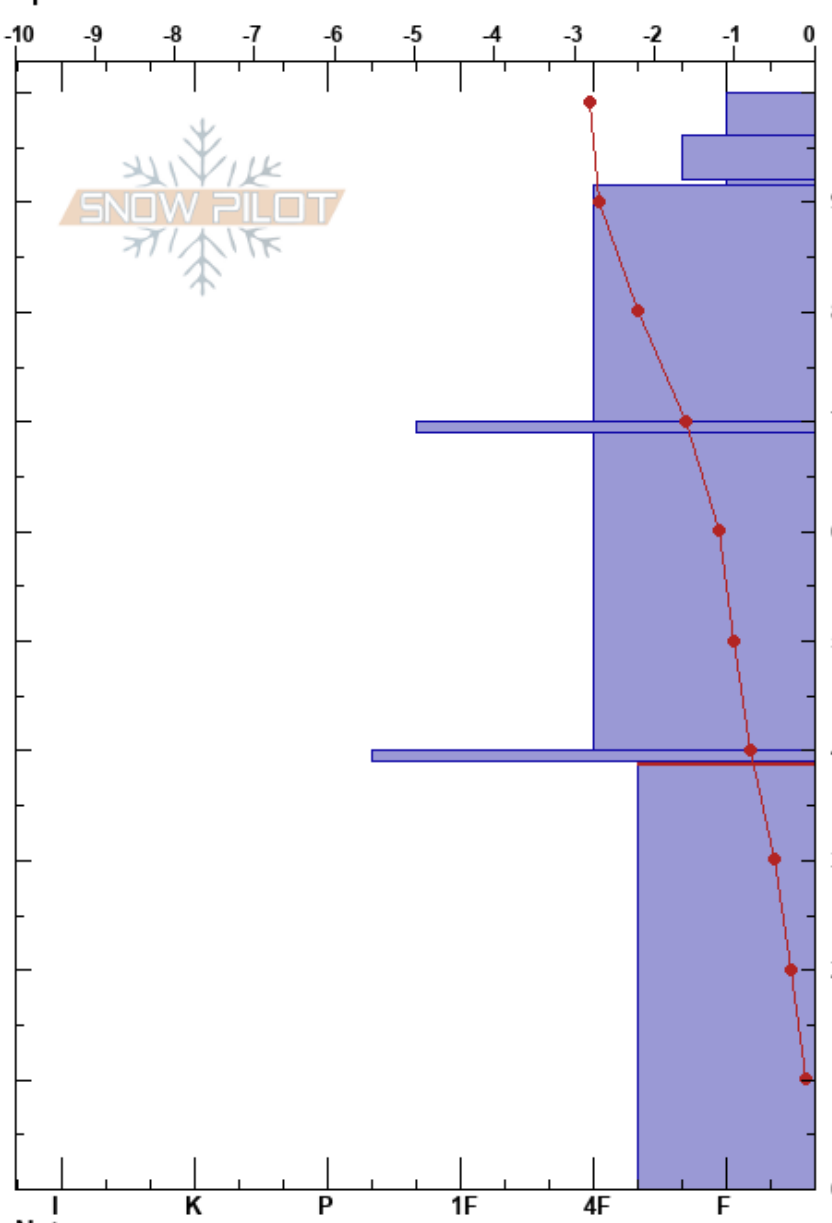

Beaver Envy
 Bear River Range
 UT
 Elevation: 8038 ft
 Aspect: W
 Specifics:

paige pagnucco
 12/28/2022 - 1:00pm
 Co-ord: 41.98275N, -111.51546W
 Slope Angle: 20°
 Wind Loading:

Stability:
 Air Temperature: -2.7°C
 Sky Cover: BKN
 Precipitation: S-1
 Wind: SW Light Breeze

HS: 100
 Layer Notes:
 39-0cm: Problematic layer

Height (cm)	Crystal		Moisture	ρ kg/m ³	Stability tests & Layer comments
	Form	Size			
100					
95	+				
90	+				
70	=				
40	⊙⊙				← ECTP27 @39cm
20	□	2-3.5			