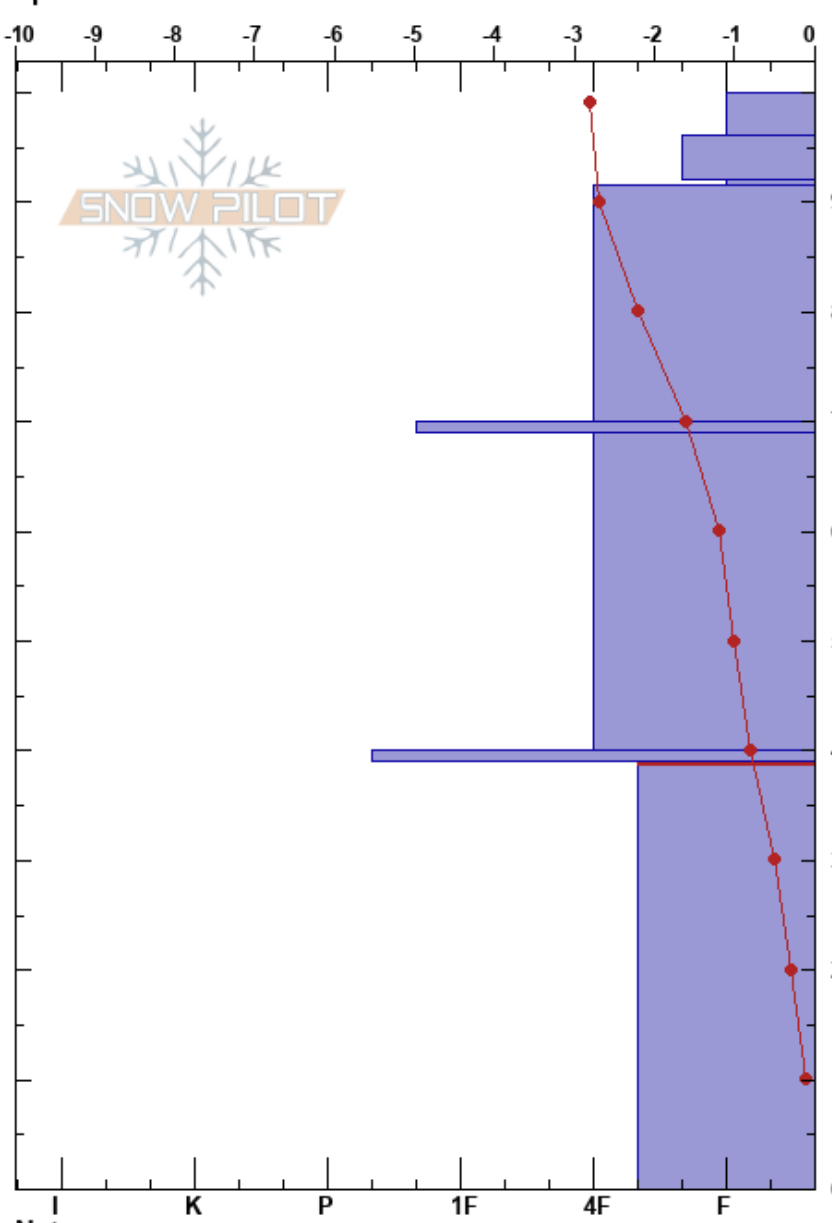

Beaver Envy  
 Bear River Range  
 UT  
 Elevation: 8038 ft  
 Aspect: W  
 Specifics:

paige pagnucco  
 12/28/2022 - 1:00pm  
 Co-ord: 41.98275N, -111.51546W  
 Slope Angle: 20°  
 Wind Loading:

Stability:  
 Air Temperature: -2.7°C  
 Sky Cover: BKN  
 Precipitation: S-1  
 Wind: SW Light Breeze

HS: 100  
 Layer Notes:  
 39-0cm: Problematic layer

Elevation (m)	Crystal		Moisture	$\rho$ kg/m <sup>3</sup>	Stability tests & Layer comments
	Form	Size			
100					
95	+				
90	+				
70	=				
40	⊙⊙				← ECTP27 @39cm
20	□	2-3.5			