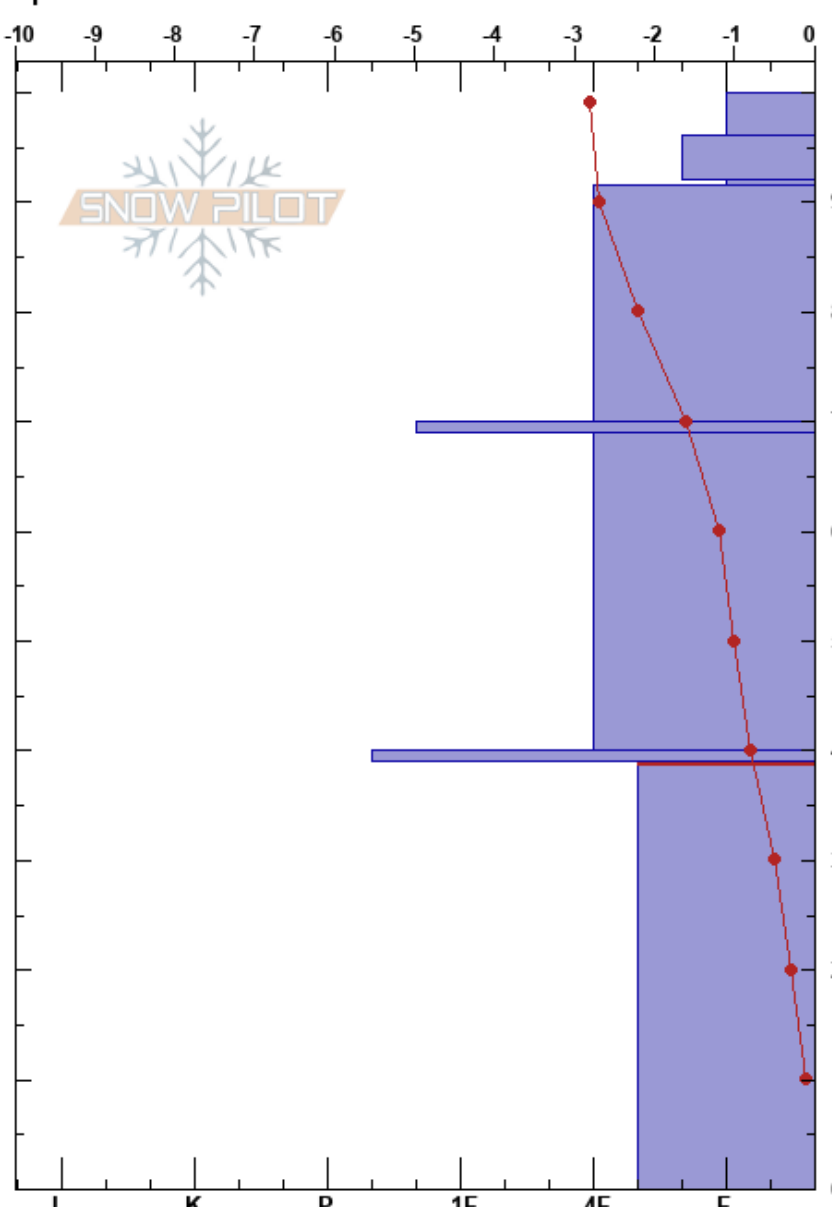

Beaver Envy
 Bear River Range
 UT
 Elevation: 8038 ft
 Aspect: W
 Specifics:

paige pagnucco
 12/28/2022 - 1:00pm
 Co-ord: 41.98275N, -111.51546W
 Slope Angle: 20°
 Wind Loading:

Stability:
 Air Temperature: -2.7°C
 Sky Cover: BKN
 Precipitation: S-1
 Wind: SW Light Breeze

HS: 100
 Layer Notes:
 39-0cm: Problematic layer

Height (m)	Crystal		Moisture	ρ kg/m ³	Stability tests & Layer comments
	Form	Size			
100					
95	+				
90	+				
70	=				
40	⊙⊙				← ECTP27 @39cm
20	□	2-3.5			