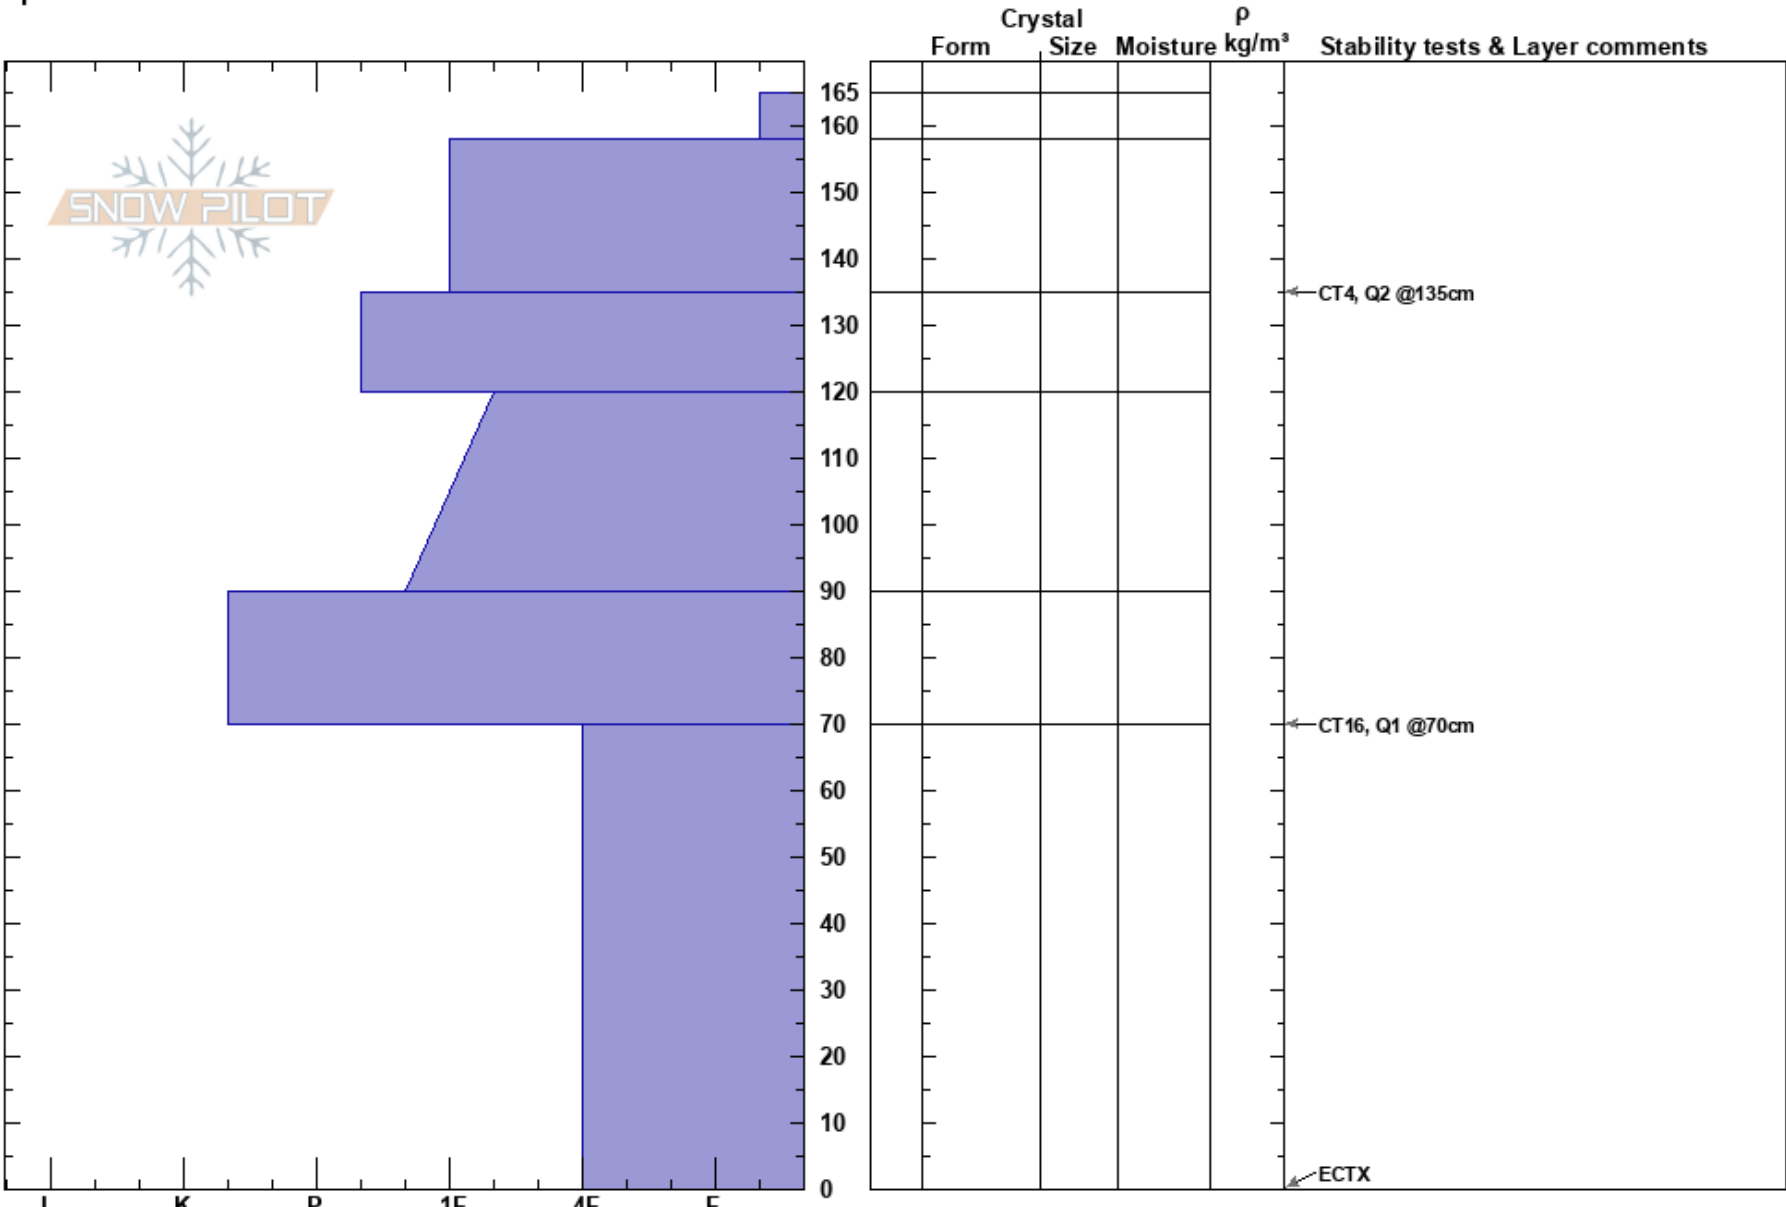

12262022 MC
 Monte Cristo Range
 UT
 Elevation: 8781 ft
 Aspect: SE
 Specifics:

mike fogg
 12/26/2022 - 11:00am
 Co-ord: 41.49671N, -111.46488W
 Slope Angle: 28°
 Wind Loading: previous

Stability:
 Air Temperature:
 Sky Cover: FEW
 Precipitation: NO
 Wind: Calm

HS: 165
 70-0cm: Problematic layer

Notes: