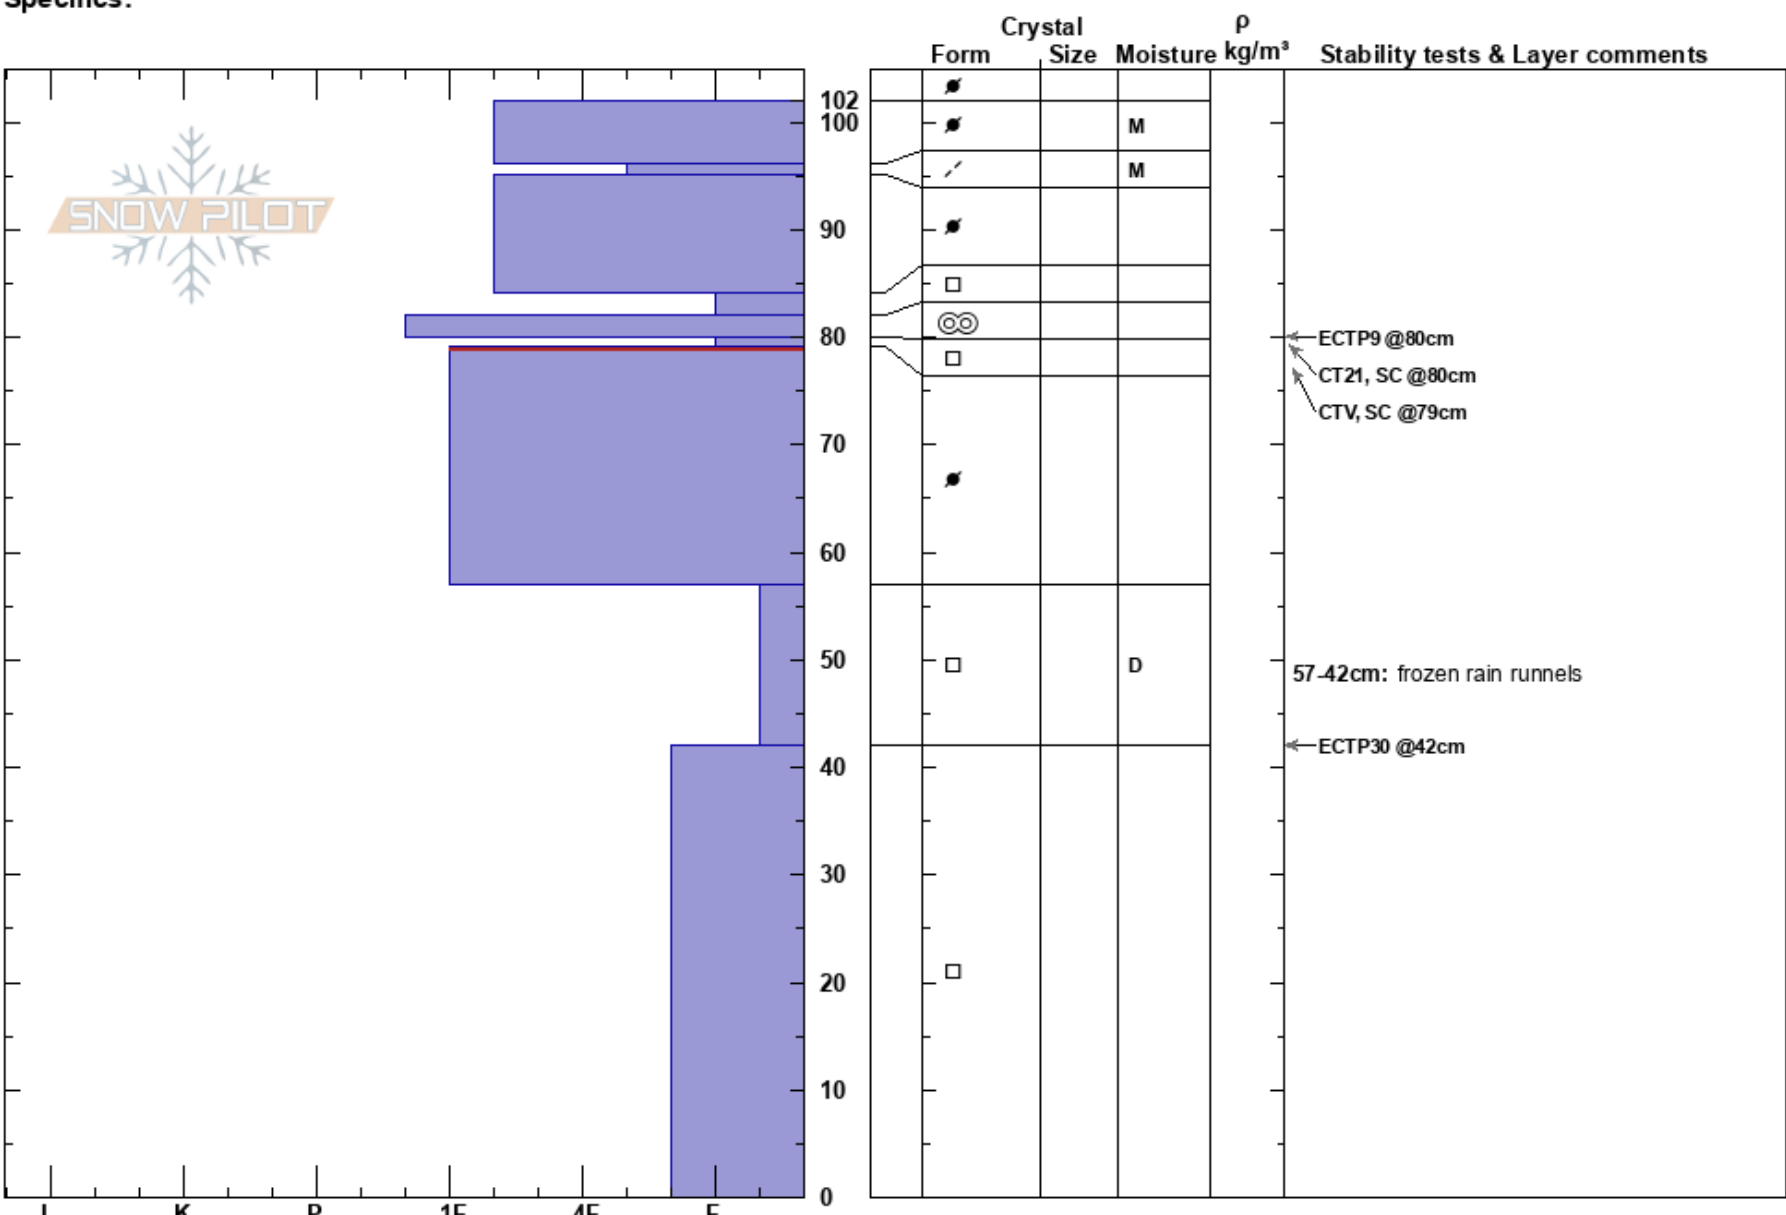

East Timp SE 8560'  
 Southern Wasatch  
 UT  
**Elevation:** 8560 ft  
**Aspect:** SE  
**Specifics:**

Dave Kelly  
 12/24/2022 - 12:30am  
**Co-ord:** 40.38336N, -111.57208W  
**Slope Angle:** 35°  
**Wind Loading:** previous

**Stability:** Fair  
**Air Temperature:** -2.2°C  
**Sky Cover:** BKN  
**Precipitation:** NO  
**Wind:** SW Light Breeze

**HS:** 102  
**Layer Notes:**  
 79-57cm: Problematic layer  
 57-42cm: frozen rain runnels