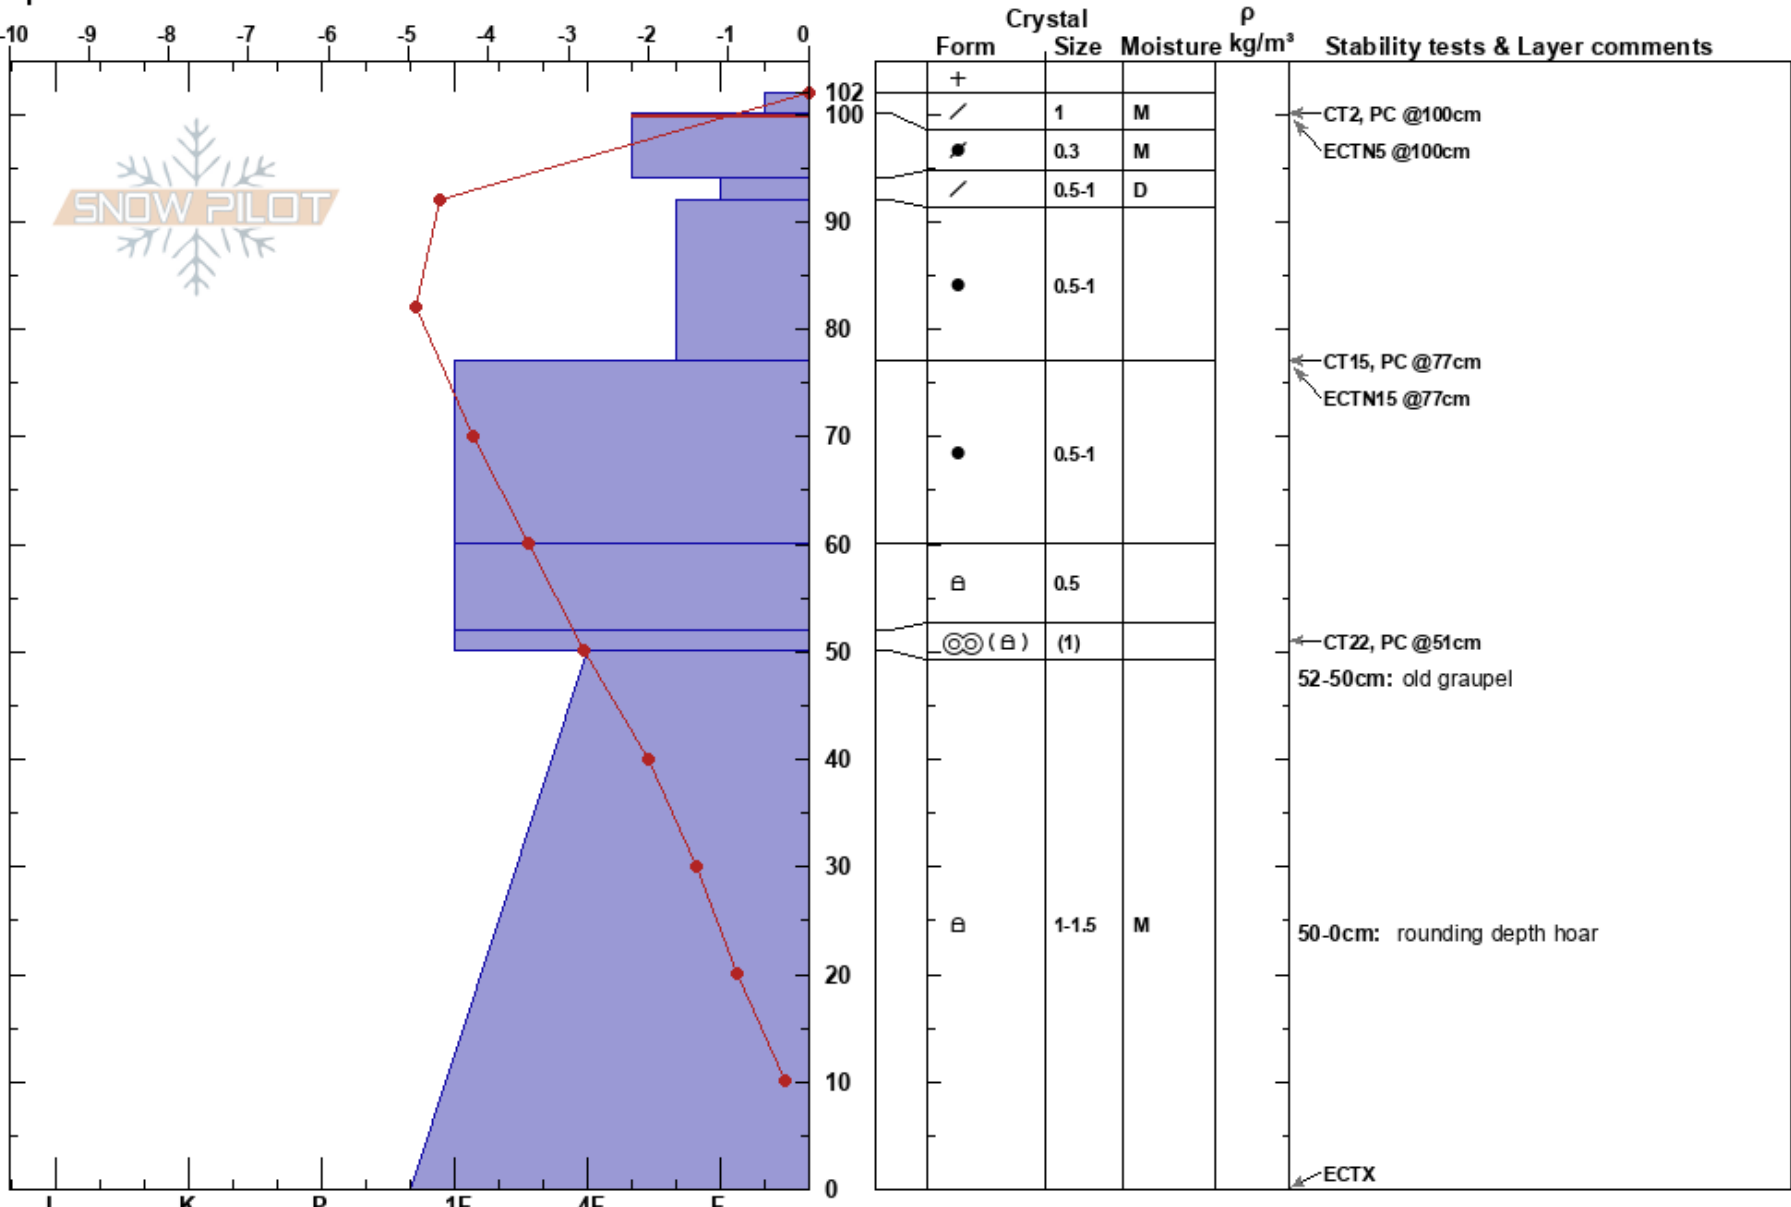

East Timp 8780'  
 Southern Wasatch  
 UT  
 Elevation: 8780 ft  
 Aspect: N  
 Specifics:

Dave Kelly  
 12/24/2022 - 11:00am  
 Co-ord: 40.37689N, -111.56834W  
 Slope Angle: 18°  
 Wind Loading: previous

Stability: Fair  
 Air Temperature: -2.2°C  
 Sky Cover: X  
 Precipitation: NO  
 Wind: SW Light Breeze

HS: 102  
 Layer Notes:  
 100-94cm: Problematic layer  
 52-50cm: old graupel  
 50-0cm: rounding depth hoar

Notes: Pit dug with Woody UDOT. Dirt layer at 94cm. Area of concern 100cm followed by interface at 77cm and then rounding facets at 51cm @ MFcr.