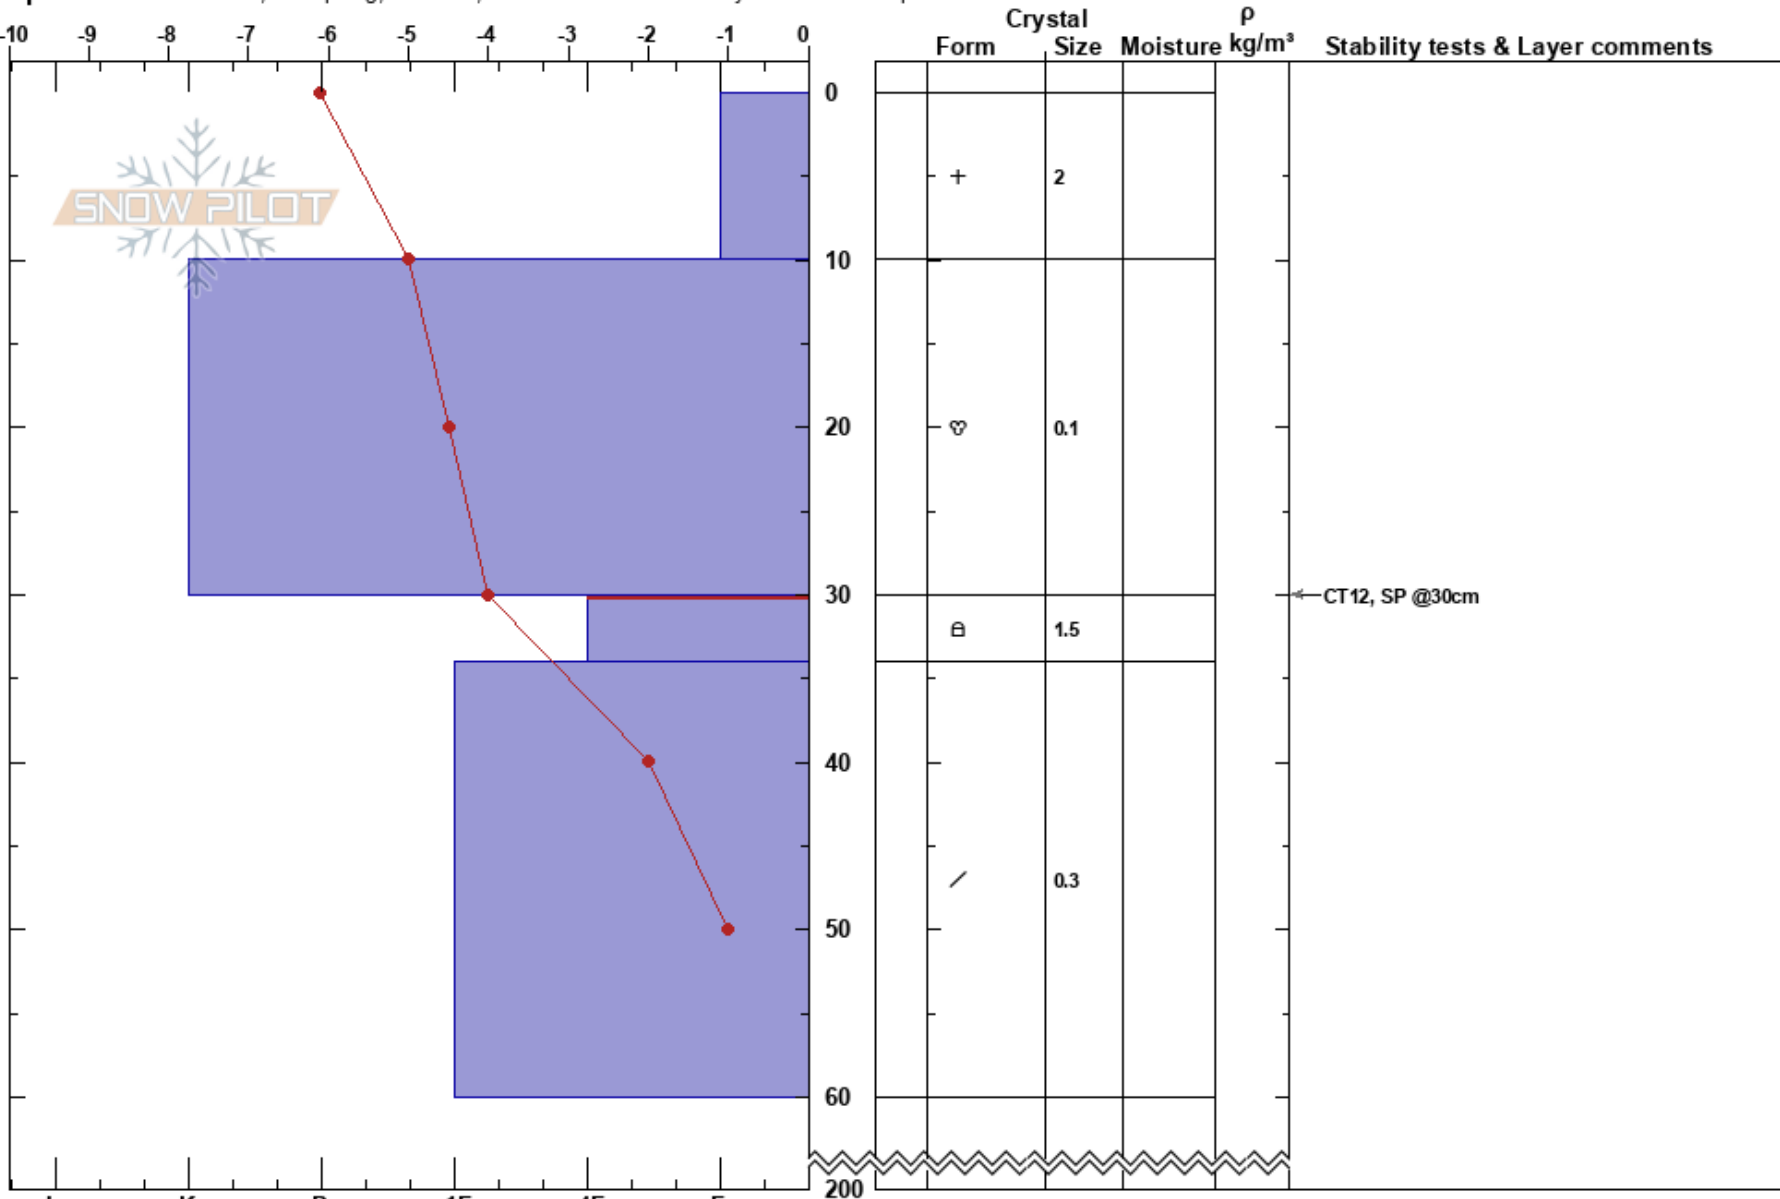

Eldborgargil
 Southwest corner
 Iceland
Elevation: 455 m
Aspect: W

Erla Helgadóttir
 22/12/2022 - 13:17
Co-ord: 63.99870N, -21.67629W
Slope Angle: 25°
Wind Loading: previous

Stability: Good **HS:** 200 **Layer Notes:**
Air Temperature: -10°C **PF:** 10 30-34cm: Problematic layer
Sky Cover: FEW **PS:** 5
Precipitation: NO
Wind: N Calm

Specifics: Practice Pit; Collapsing, localized; Recent avalanche activity on different slopes

Notes: Rok í gær.