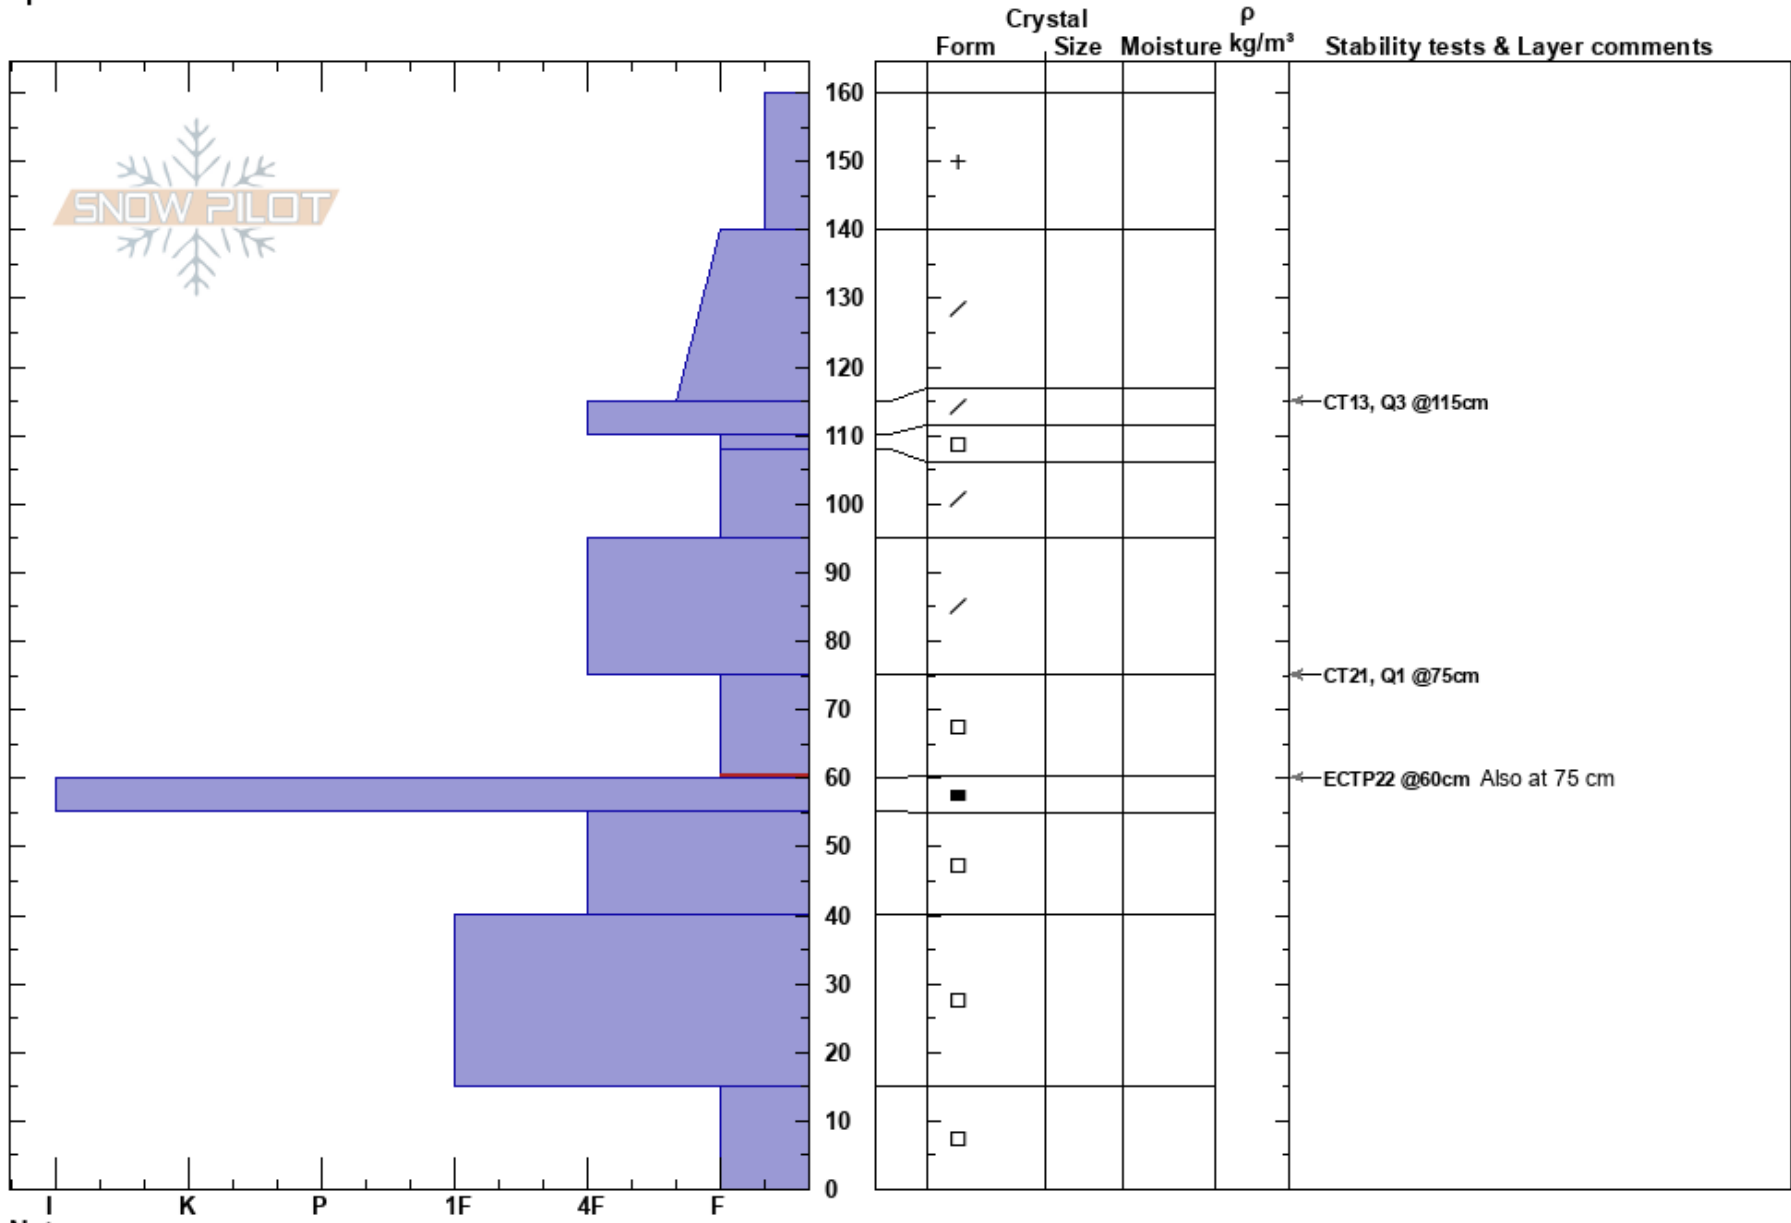

Rattlesnake12_22
 Rattlesnake Mtns
 MT
 Elevation: 7416 ft
 Aspect:
 Specifics:

Travis Craft
 12/22/2017 - 9:15am
 Co-ord:
 Slope Angle:
 Wind Loading: no

Stability:
 Air Temperature: -10°C
 Sky Cover: OVC
 Precipitation: S2
 Wind: Calm

HS: 160
 PF: 100
 75-60cm: Problematic layer

Layer Notes:

Notes: Rattlesnake Study Plot