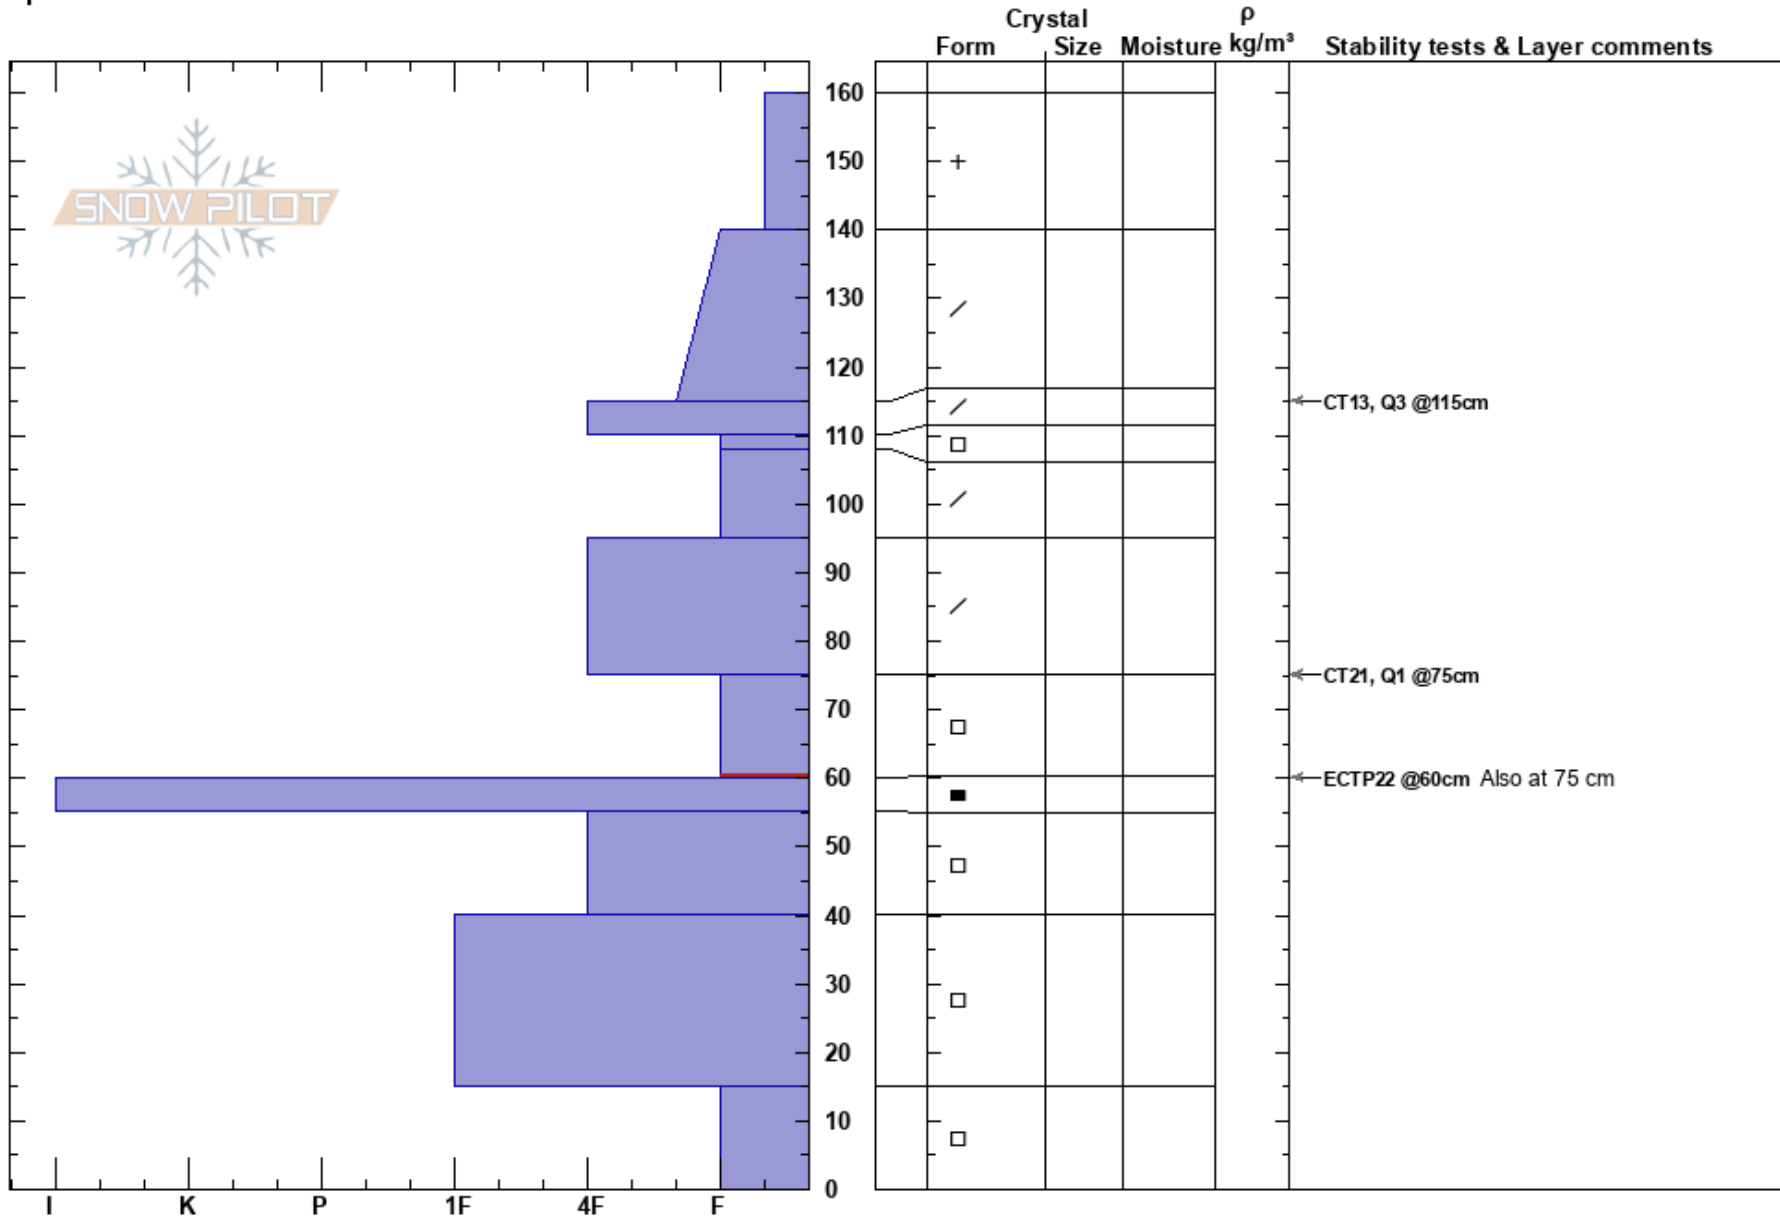

Rattlesnake12_22
 Rattlesnake Mtns
 MT
 Elevation: 7416 ft
 Aspect:
 Specifics:

Travis Craft
 12/22/2017 - 9:15am
 Co-ord:
 Slope Angle:
 Wind Loading: no

Stability:
 Air Temperature: -10°C
 Sky Cover: OVC
 Precipitation: S2
 Wind: Calm

HS: 160
 PF: 100
 75-60cm: Problematic layer

Layer Notes:

Notes: Rattlesnake Study Plot