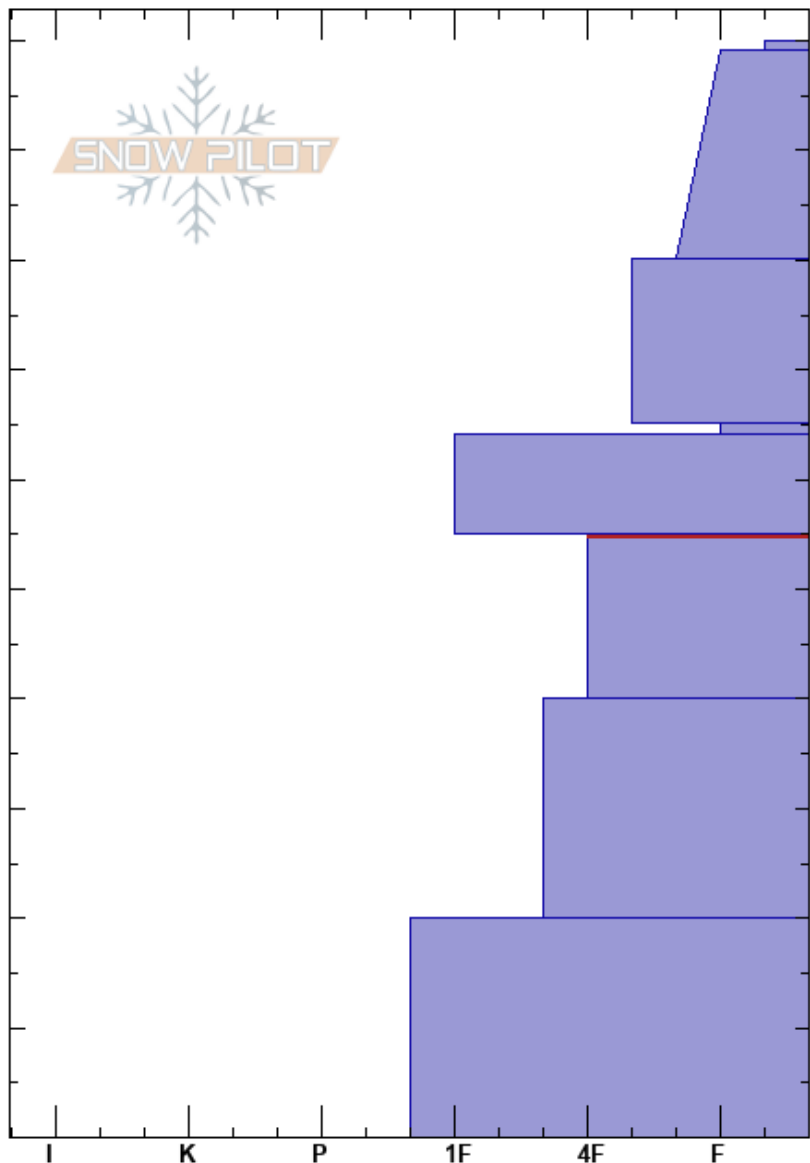

UFO1
 Southern Wasatch
 UT
 Elevation: 8760 ft
 Aspect: 27°
 Specifics:

Drew Hardesty
 12/19/2022 - 11:00am
 Co-ord:
 Slope Angle:
 Wind Loading:

Stability:
 Air Temperature:
 Sky Cover:
 Precipitation:
 Wind:

HS: 100
 Layer Notes:
 55-40cm: Problematic layer
 20-0cm: Damp

Height (ft)	Crystal		ρ kg/m ³	Stability tests & Layer comments
	Form	Size		
100	∇			
90	□ (/)			
80	□			
70	⊗			
60	•			
50	□			
40	□			
30	□			
20	□ (•)			
10				20-0cm: Damp
0				2x ECTX