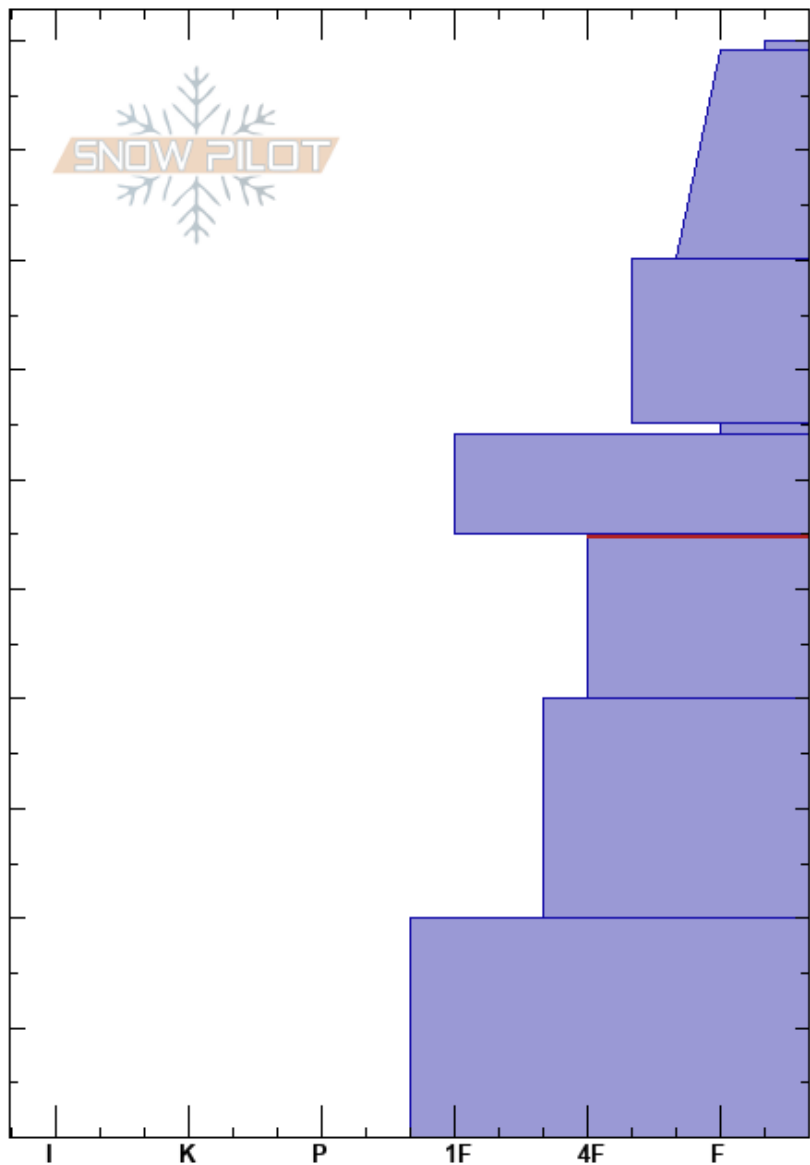

UFO1
 Southern Wasatch
 UT
 Elevation: 8760 ft
 Aspect: 27°
 Specifics:

Drew Hardesty
 12/19/2022 - 11:00am
 Co-ord:
 Slope Angle:
 Wind Loading:

Stability:
 Air Temperature:
 Sky Cover:
 Precipitation:
 Wind:

HS: 100
 Layer Notes:
 55-40cm: Problematic layer
 20-0cm: Damp

Height (ft)	Crystal		ρ kg/m ³	Stability tests & Layer comments
	Form	Size		
100	∇			
90	□ (/)			
80	□			
70	⊗			
60	•			
50	□			
40	□			
30	□			
20	□ (•)			
0				2x ECTX