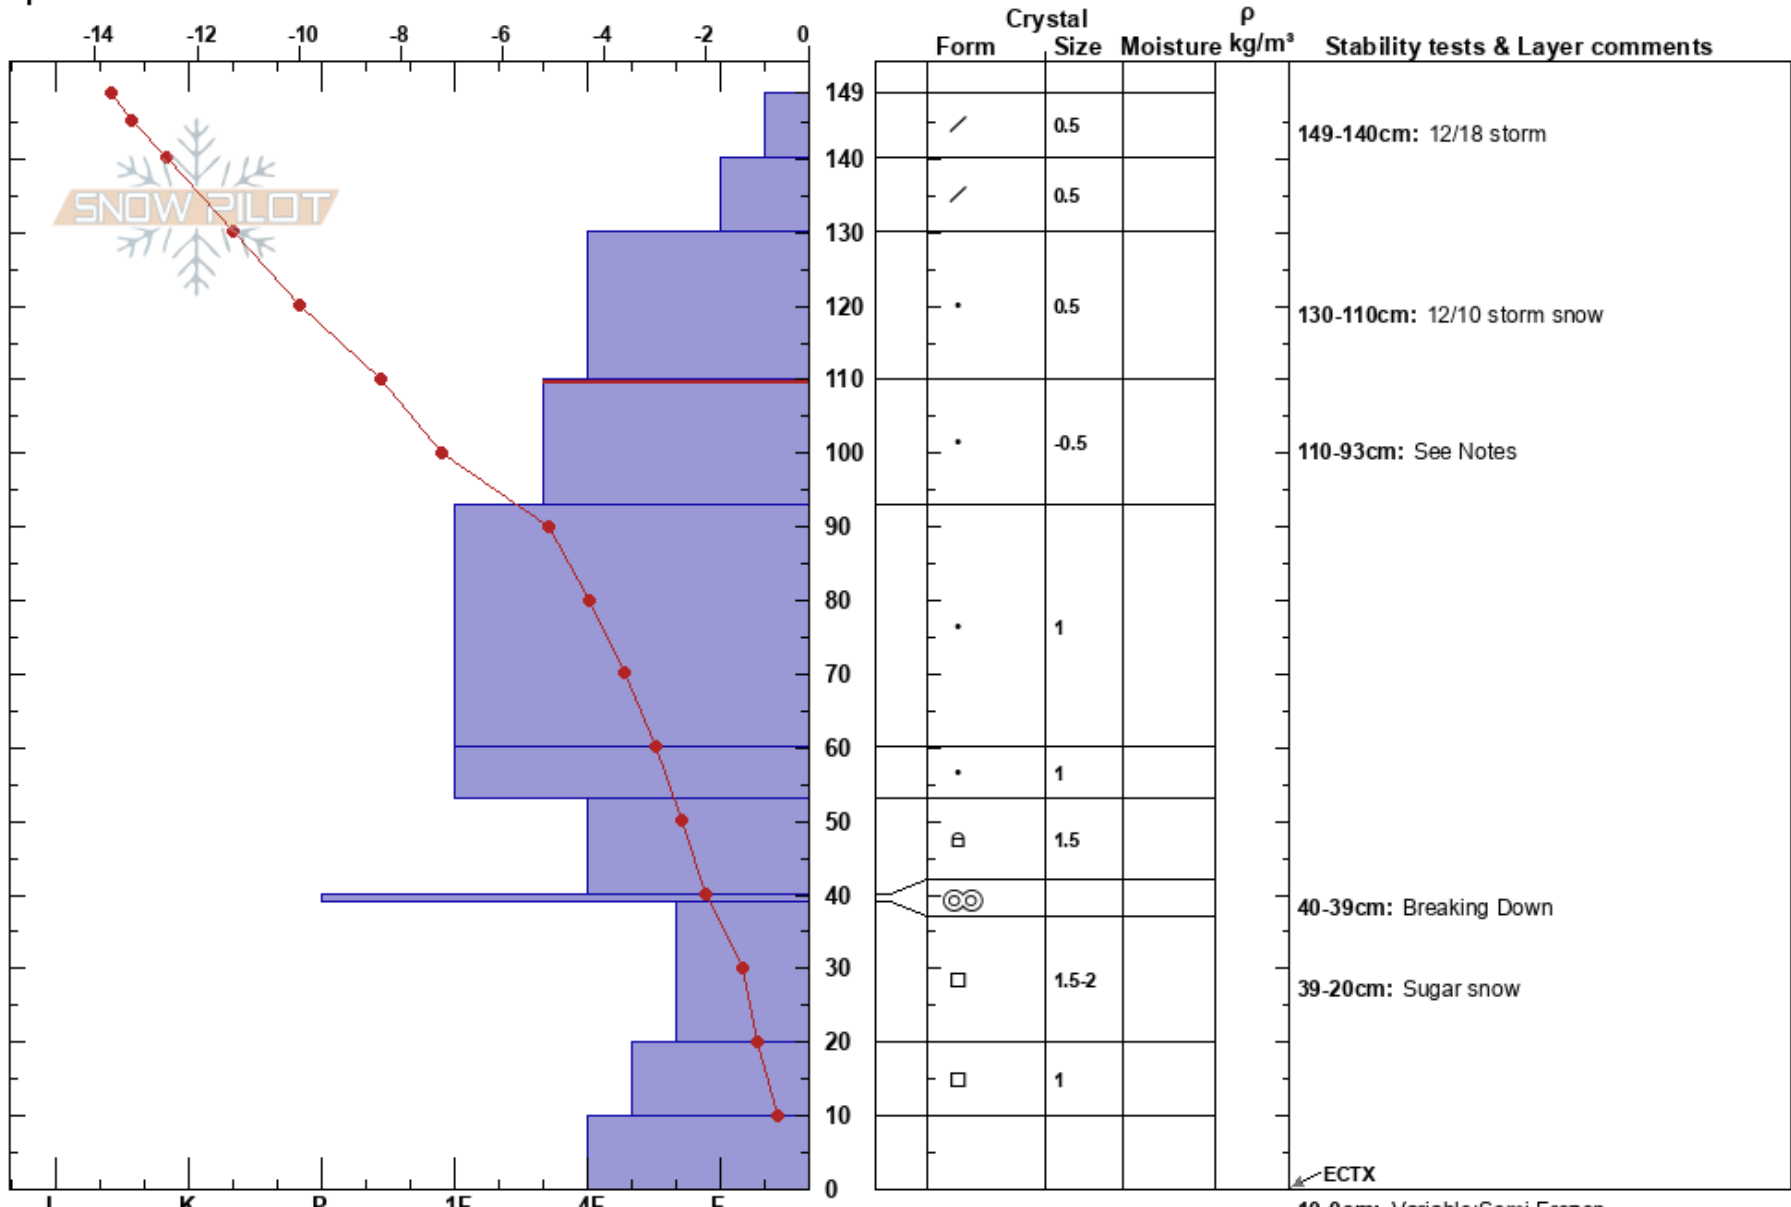

Behind Chair 6  
 Selkirk Mtns  
 ID  
**Elevation:** 1920 m  
**Aspect:** W  
**Specifics:**

M. Krmpotich  
 12/19/2022 - 12:00pm  
**Co-ord:**  
**Slope Angle:** 15°  
**Wind Loading:**

**Stability:**  
**Air Temperature:** -15.5°C **PS:** 20  
**Sky Cover:** OVC  
**Precipitation:** NO  
**Wind:** Calm

**Layer Notes:**  
 149-140cm: 12/18 storm  
 130-110cm: 12/10 storm snow  
 110-93cm: See Notes  
 110-93cm: Problematic layer  
 40-39cm: Breaking Down  
 [More Layer Comments below]

**Notes:** @110 is Dec 10th storm snow interface. Informal Shovel shear Q3 break @110 on ECT block.

@53-40 Watch here: Trending towards?. Additional Layer Comments: 20-39cm: Sugar snow; 0-10cm: Variable:Semi Frozen;