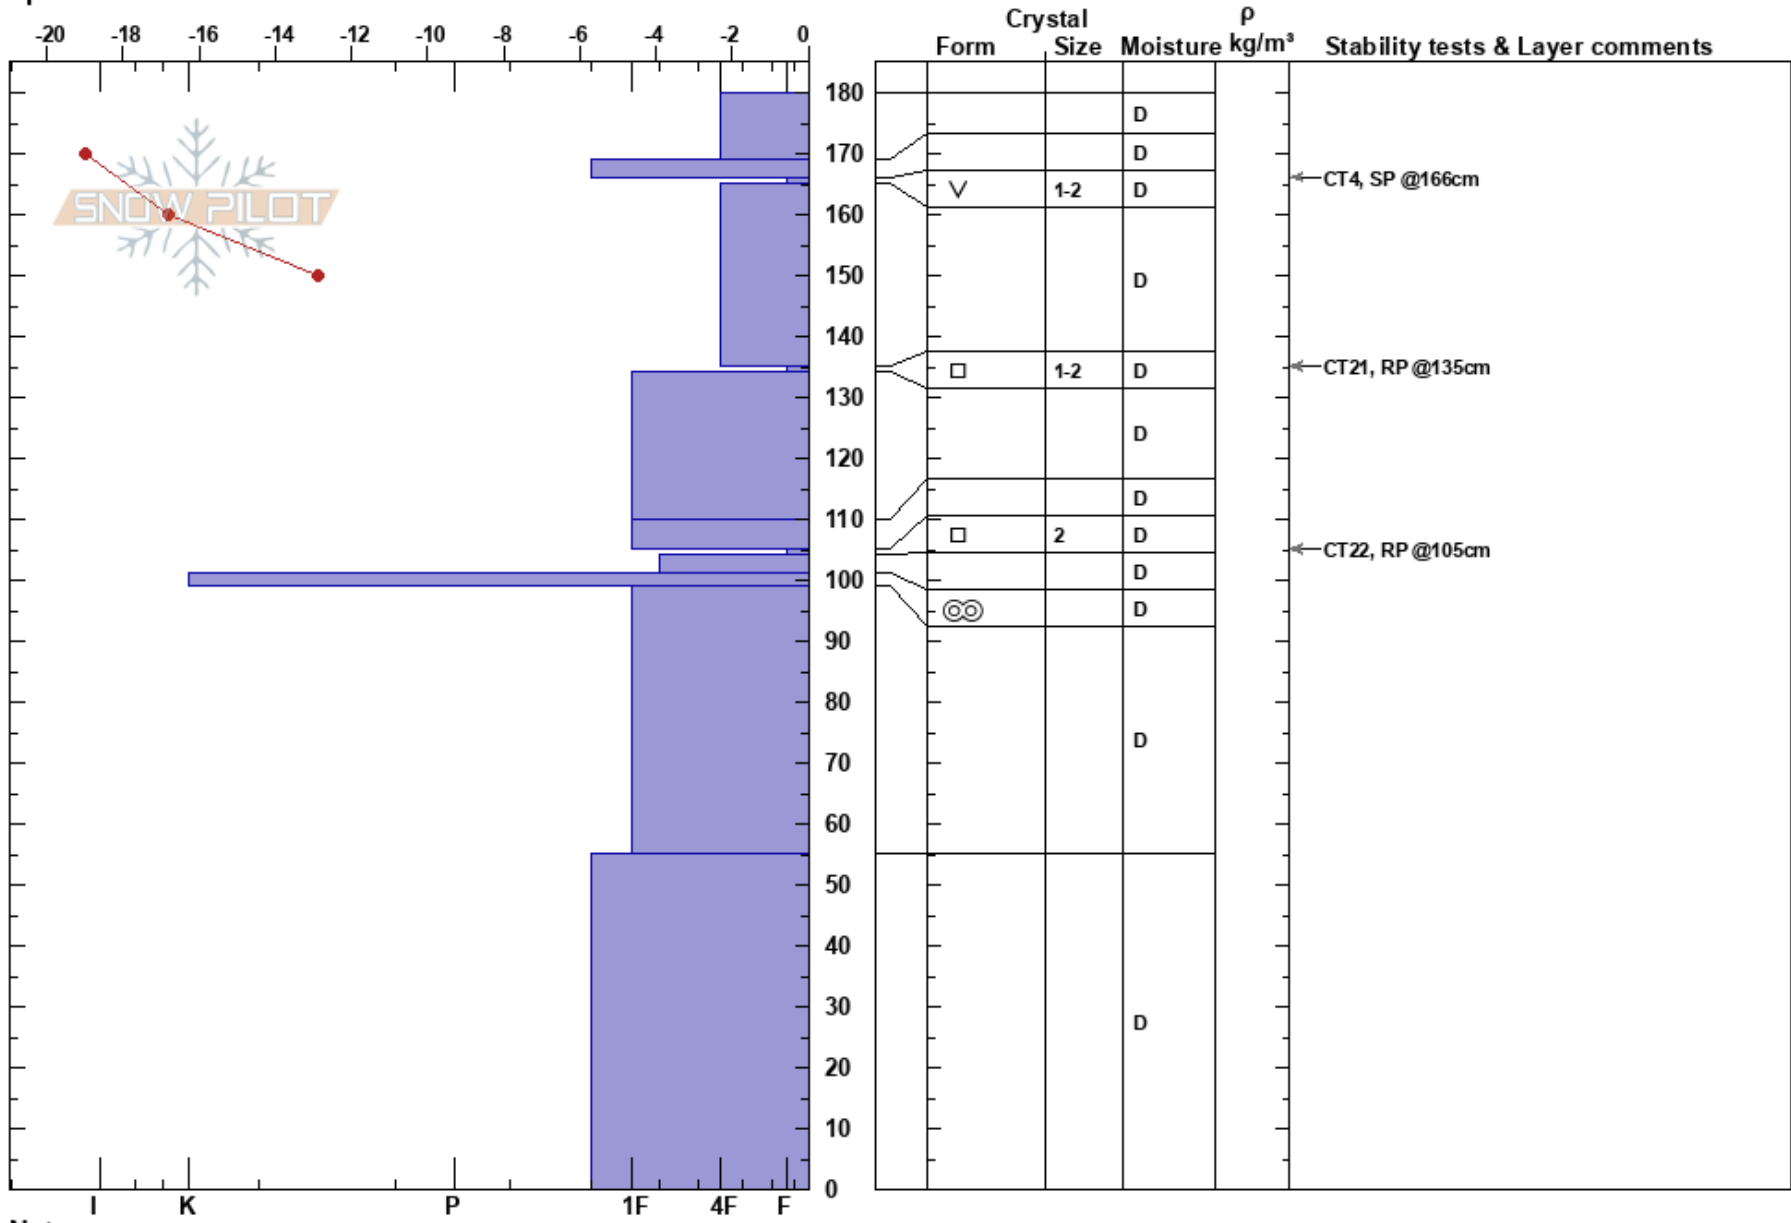

2022-12-19 Pink P.  
 purcell  
 BC  
 Elevation: 2260 m  
 Aspect: E  
 Specifics:

RK Heli Ski Guides  
 19/12/2022 - 11:00  
 Co-ord:  
 Slope Angle: 35°  
 Wind Loading:

Stability:  
 Air Temperature: -23°C  
 Sky Cover: BKN  
 Precipitation: S-1  
 Wind:

HS: 180

Layer Notes:

Notes: Wind affected area