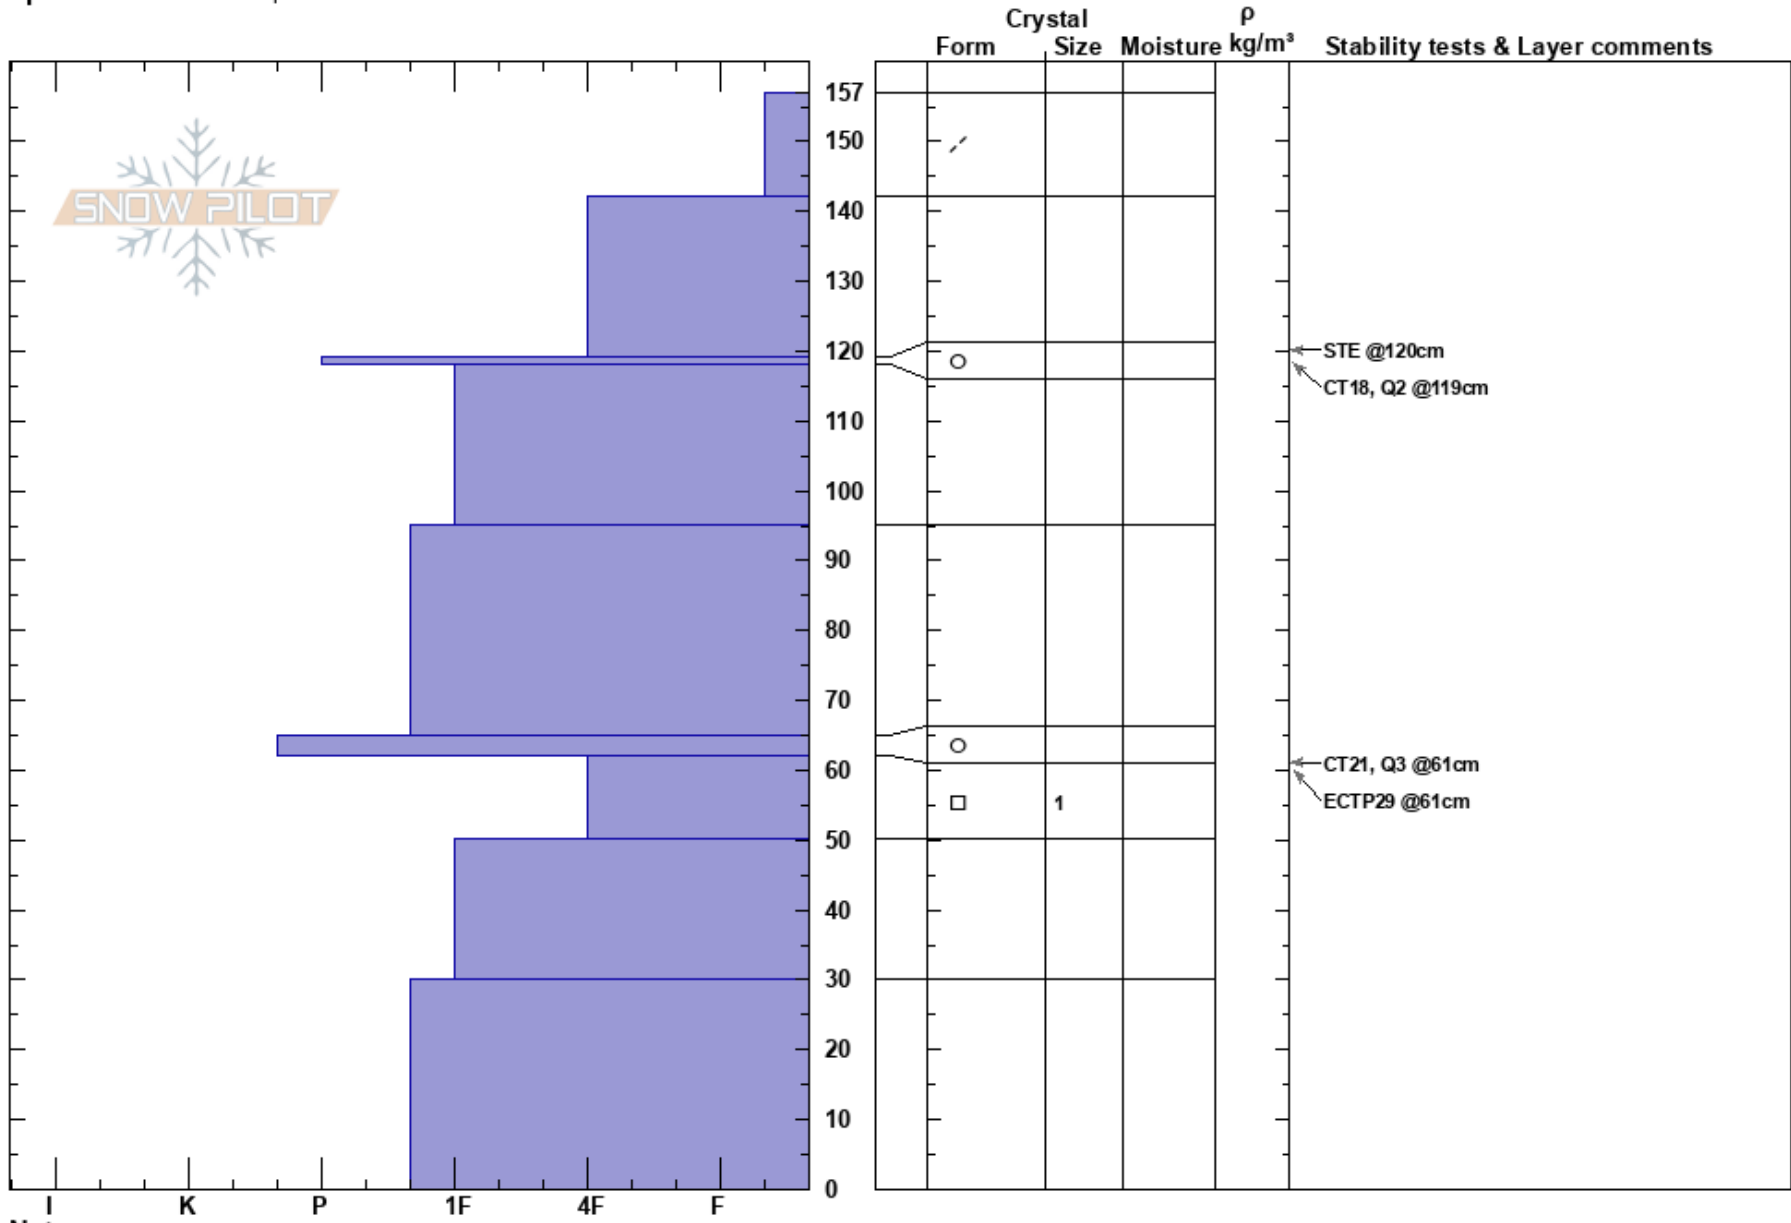

SE Ridge Glory
 Teton Range
 WY
Elevation: 9200 ft
Aspect: SE
Specifics: We skied slope

Travers Smith
 12/19/2022 - 1:00pm
Co-ord:
Slope Angle: 34°
Wind Loading: no

Stability:
Air Temperature:
Sky Cover: SCT
Precipitation: NO
Wind: SW Moderate

HS: 157
Layer Notes:
 119-118cm: Problematic layer

Notes: