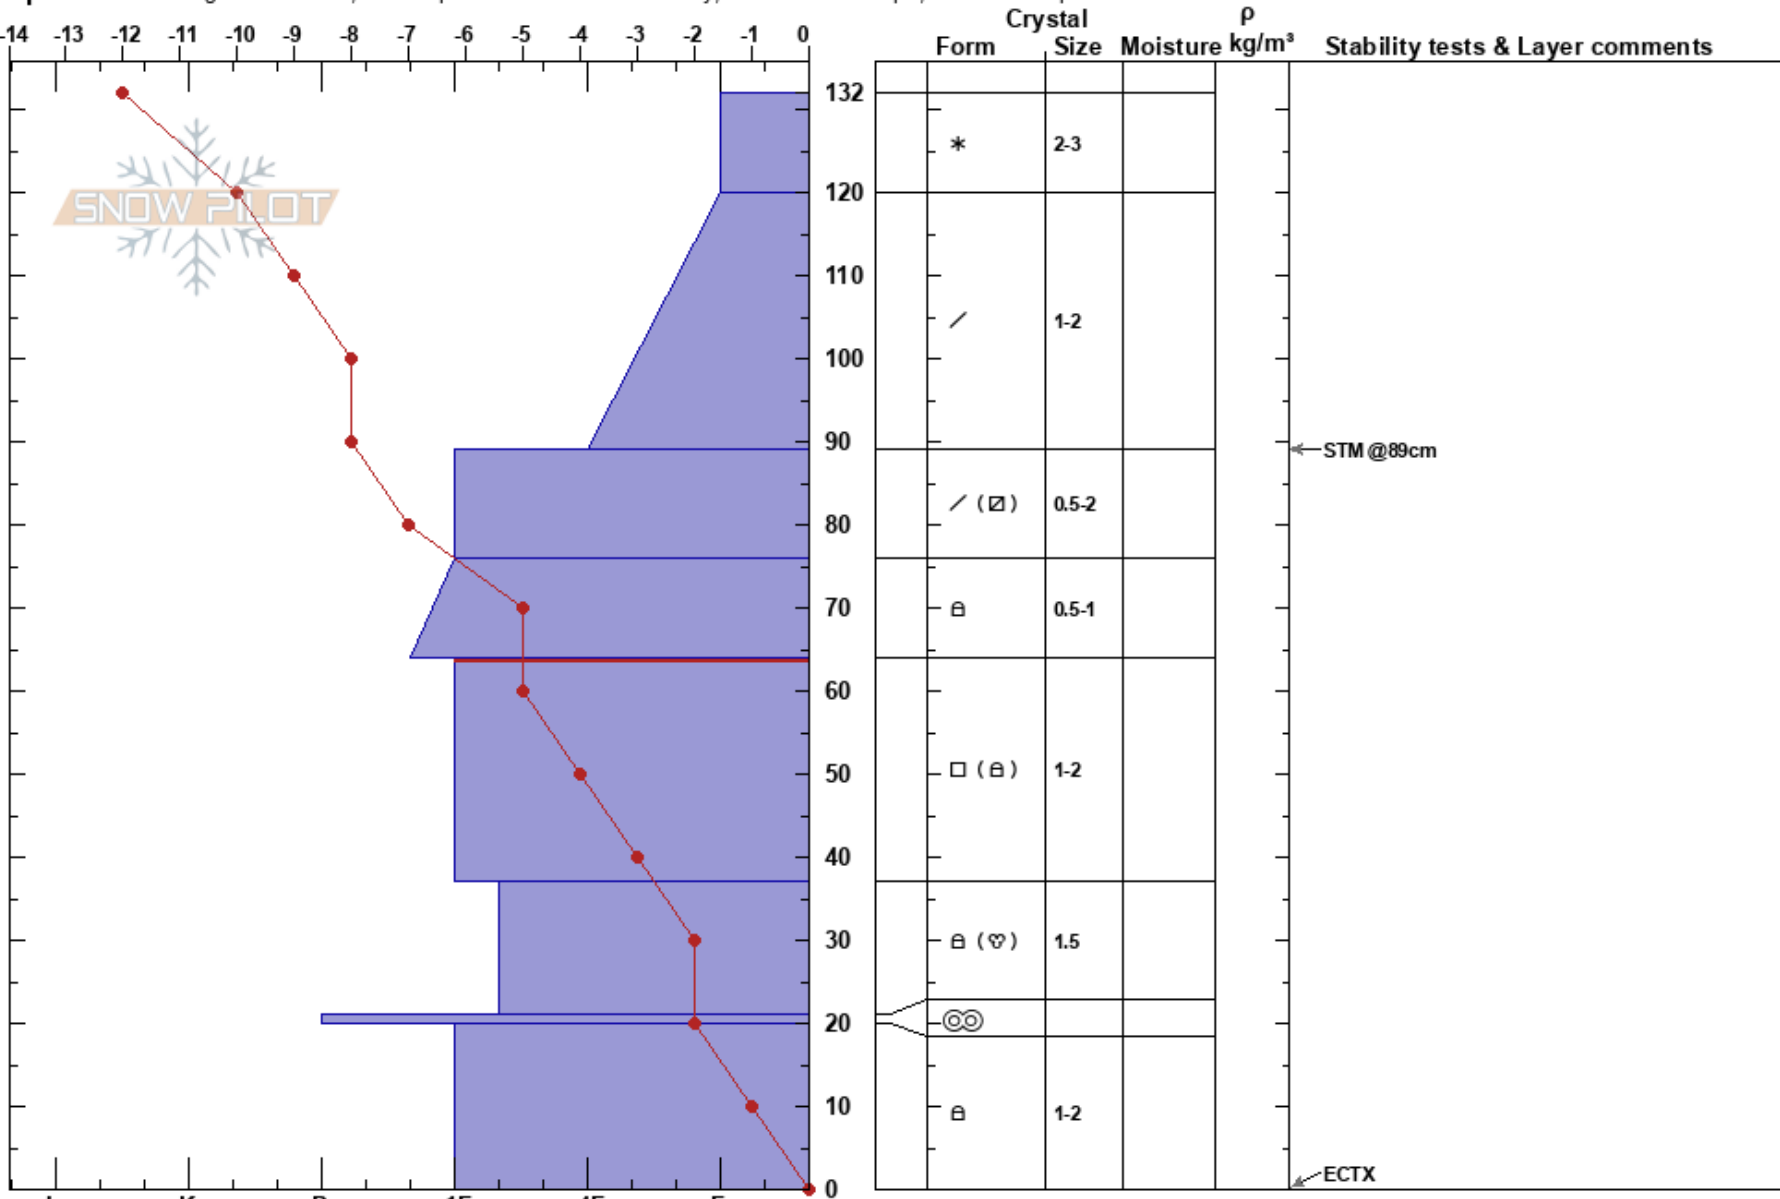

Little Tree  
Teton Range  
WY  
Elevation: 8904 ft  
Aspect: 355°

Tyler Dunkle  
12/19/2022 - 1:30pm  
Co-ord: 43.77884N, -110.94277W  
Slope Angle: 41°  
Wind Loading: no

Stability: Good  
Air Temperature: -12°C  
Sky Cover: OVC  
Precipitation: NO  
Wind: SW Moderate

HS: 132  
Layer Notes:  
64-37cm: Problematic layer

Specifics: Pit dug in a Ski Area; Pit is representative of backcountry; Ski tracks on slope; We skied slope

Notes: A right-side-up snowpack is present at this location. The structure is still suspect given the current situation with a potential load this could cause instability to rise.