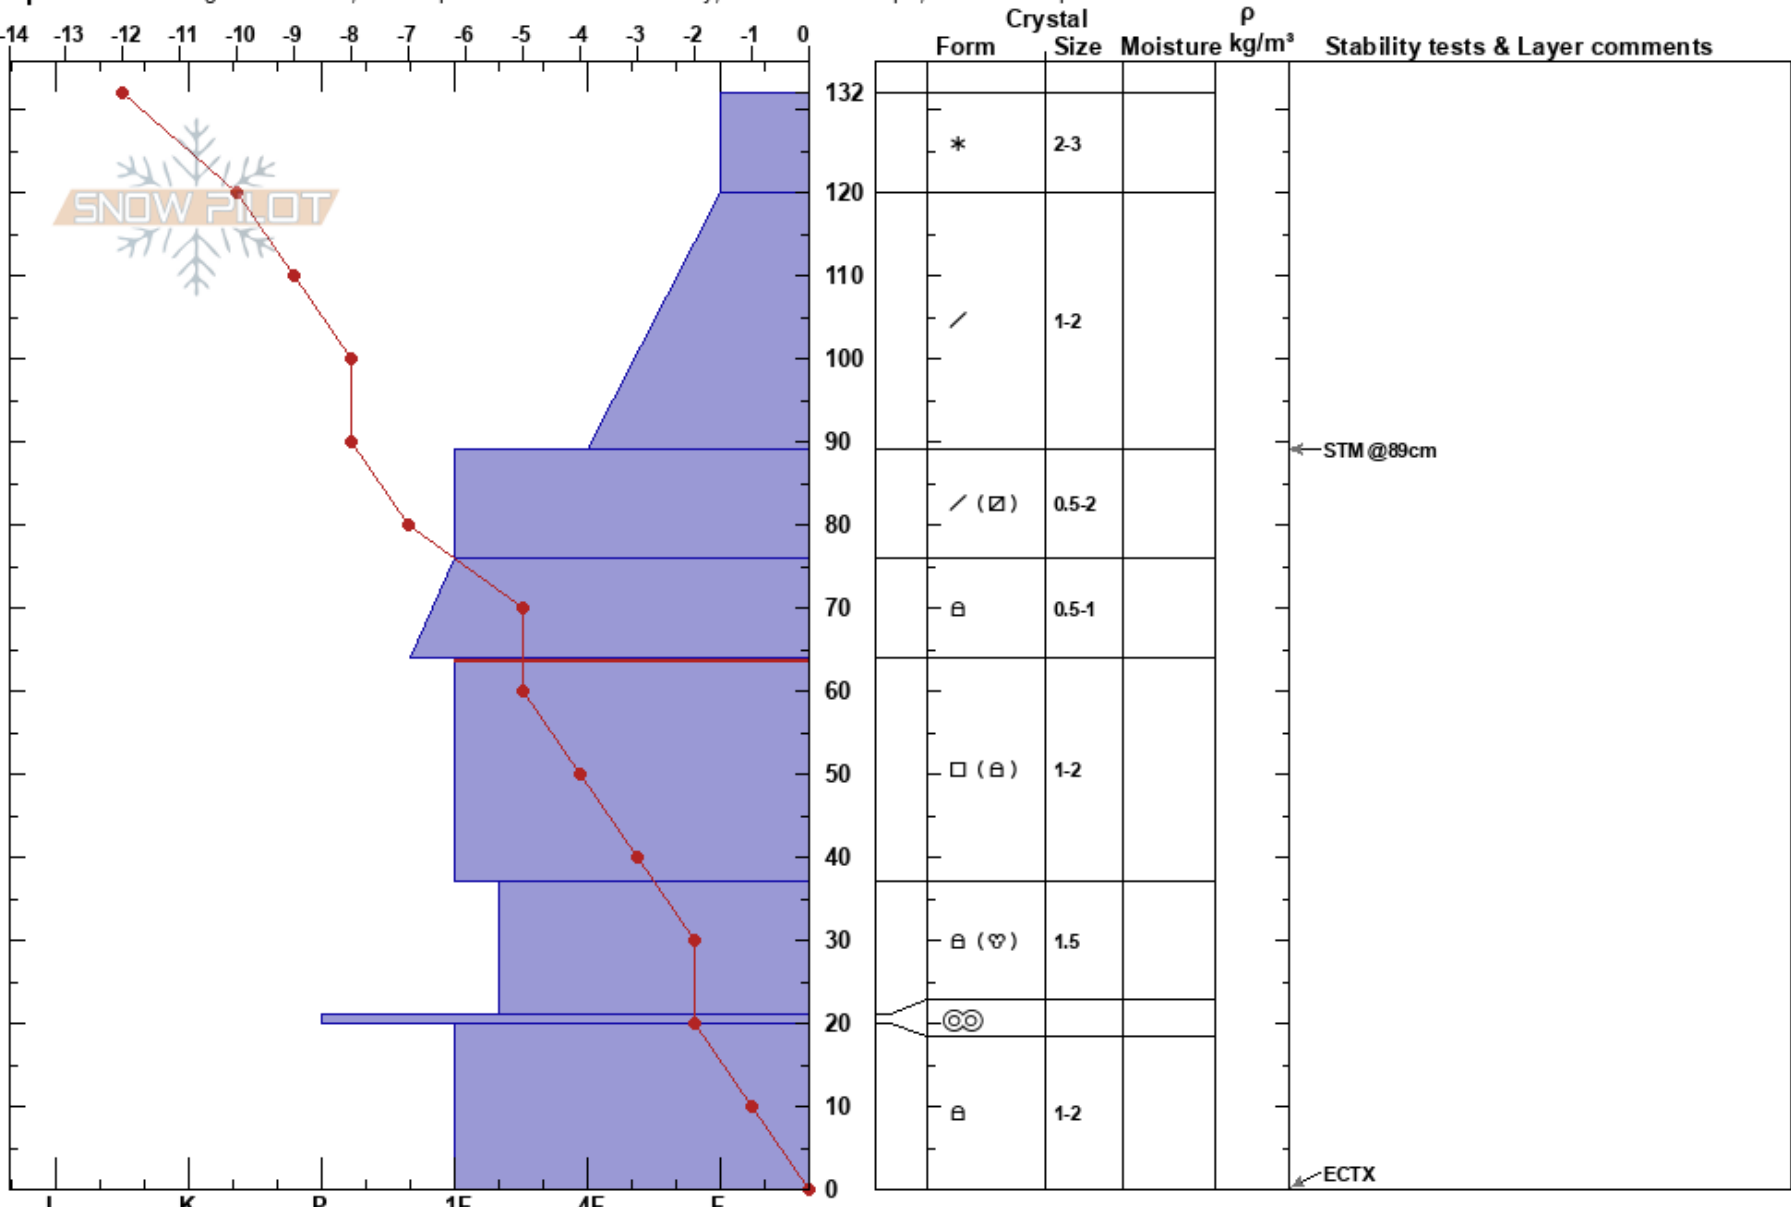

Little Tree
Teton Range
WY
Elevation: 8904 ft
Aspect: 355°

Tyler Dunkle
12/19/2022 - 1:30pm
Co-ord: 43.77884N, -110.94277W
Slope Angle: 41°
Wind Loading: no

Stability: Good
Air Temperature: -12°C
Sky Cover: OVC
Precipitation: NO
Wind: SW Moderate

HS: 132
Layer Notes:
64-37cm: Problematic layer

Specifics: Pit dug in a Ski Area; Pit is representative of backcountry; Ski tracks on slope; We skied slope

Notes: A right-side-up snowpack is present at this location. The structure is still suspect given the current situation with a potential load this could cause instability to rise.