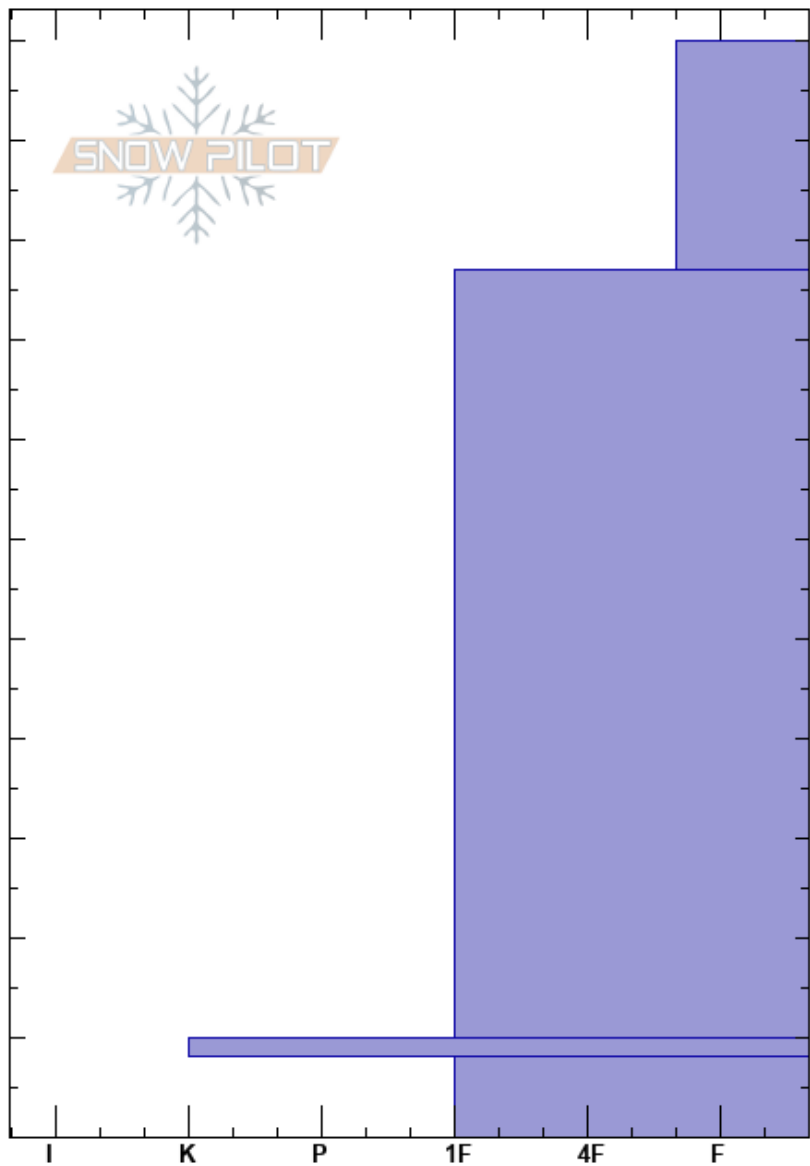

N Shoulder Forum
 Rocky Mountains
 CA
Elevation: 1911 m
Aspect: NW
Specifics:

keith thibault
 12/13/2022 - 12:10pm
Co-ord: 49.01893N, -114.05802W
Slope Angle: 14°
Wind Loading:

Stability:
Air Temperature: -8.5°C **PF:** 35 **10-8cm:** Problematic layer
Sky Cover: FEW
Precipitation: NO
Wind: NW Light Breeze

Crystal Form	Crystal Size	Moisture	ρ kg/m ³	Stability tests & Layer comments
∇				
/	1	D		
•	0.5	D		
⊙				
□	2	D		

← CT15, BRK @23cm on PPsd 3.0

Notes: