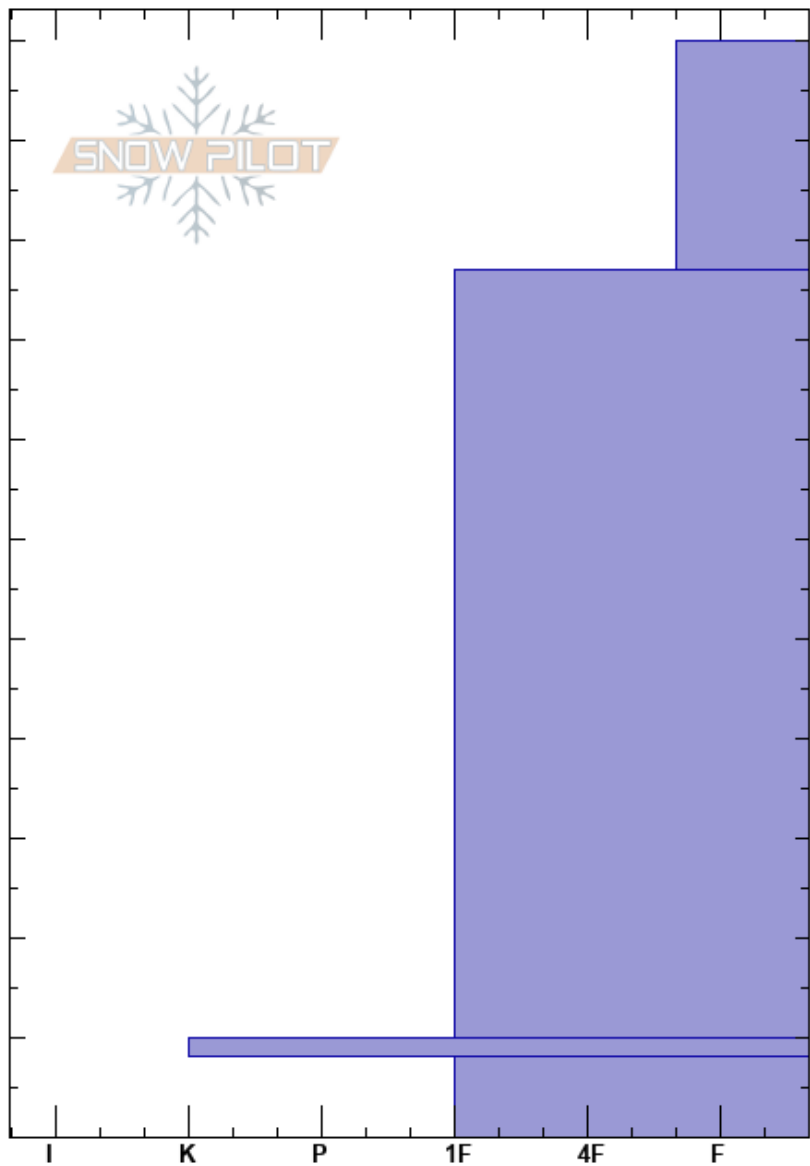

N Shoulder Forum
 Rocky Mountains
 CA
Elevation: 1911 m
Aspect: NW
Specifics:

keith thibault
 12/13/2022 - 12:10pm
Co-ord: 49.01893N, -114.05802W
Slope Angle: 14°
Wind Loading:

Stability:
Air Temperature: -8.5°C **PF:** 35 **10-8cm:** Problematic layer
Sky Cover: FEW
Precipitation: NO
Wind: NW Light Breeze

Crystal Form	Crystal Size	Moisture	ρ kg/m ³	Stability tests & Layer comments
∇				
/	1	D		
•	0.5	D		
⊙				
□	2	D		

← CT15, BRK @23cm on PPs d 3.0

Notes: