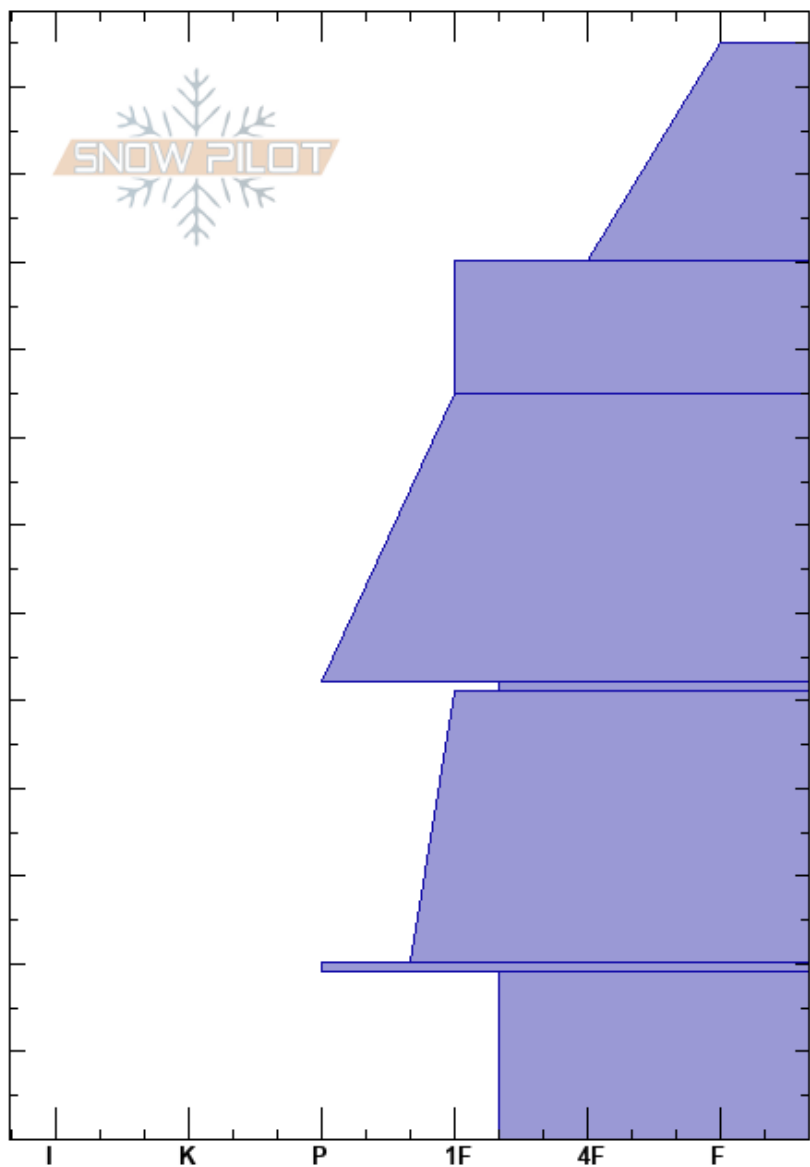

221219 Mad Hatter Top
 Monashee
 BC
 Elevation: 1765 m
 Aspect: SW
 Specifics:

Mustang Powder
 19/12/2022 - 10:00
 Co-ord:
 Slope Angle: 36°
 Wind Loading:

Stability:
 Air Temperature:
 Sky Cover: CLR
 Precipitation: NO
 Wind: Calm

Layer Notes:
 52-51cm: Decomposed/melted SH
 52-51cm: Problematic layer
 20-19cm: Decomposed CR

Depth (cm)	Crystal		Moisture	ρ kg/m ³	Stability tests & Layer comments
	Form	Size			
125					
120					
110					
100					
90					
80					
70					
60					
55					
52-51					52-51cm: Decomposed/melted SH
50					
40					
30					
25					
20-19					20-19cm: Decomposed CR
20					
10					
0					CTN 1 CTH BK dn 73