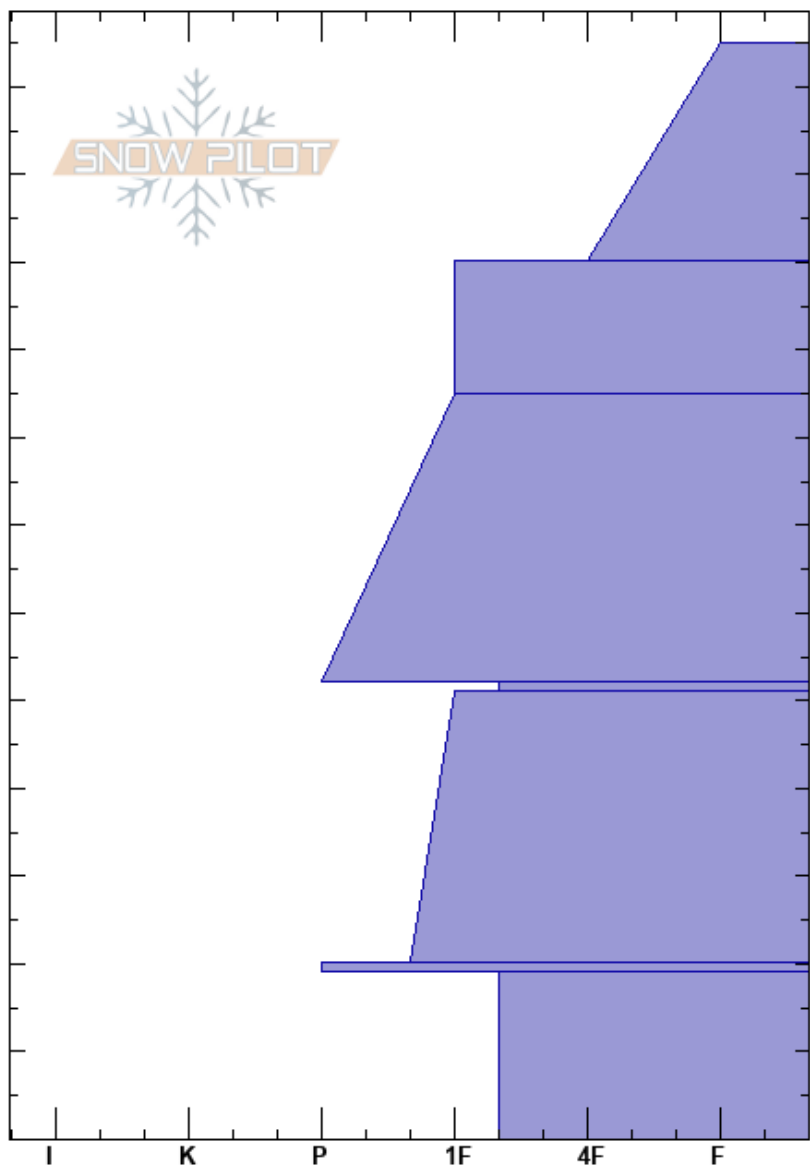

221219 Mad Hatter Top
 Monashee
 BC
 Elevation: 1765 m
 Aspect: SW
 Specifics:

Mustang Powder
 19/12/2022 - 10:00
 Co-ord:
 Slope Angle: 36°
 Wind Loading:

Stability:
 Air Temperature:
 Sky Cover: CLR
 Precipitation: NO
 Wind: Calm

Layer Notes:
 52-51cm: Decomposed/melted SH
 52-51cm: Problematic layer
 20-19cm: Decomposed CR

Depth (cm)	Crystal		Moisture	ρ kg/m ³	Stability tests & Layer comments
	Form	Size			
125					
120					
110					
100					
90					
80					
70					
60					
55					
52-51					52-51cm: Decomposed/melted SH
50					
40					
30					
20					20-19cm: Decomposed CR
19					
10					
0					CTN 1 CTH BK dn 73