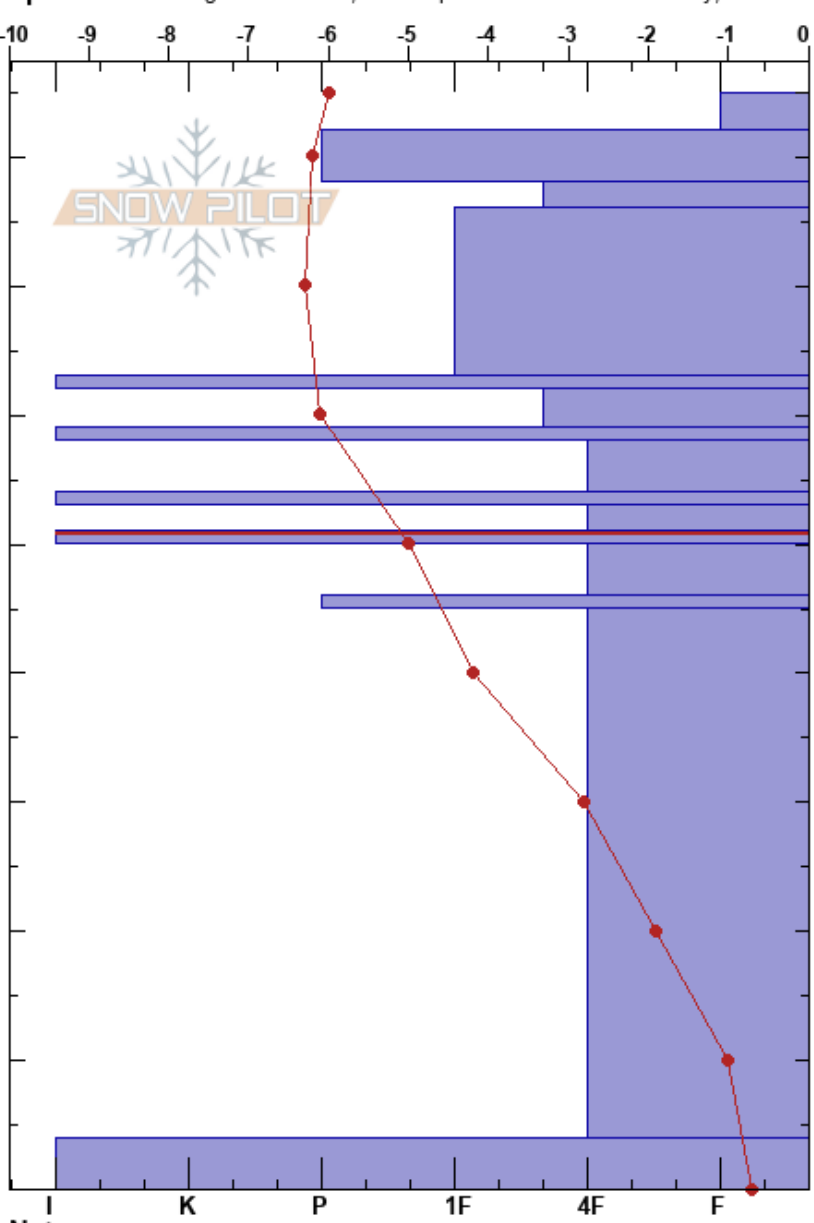

castros beard
 Madison Range-N
 MT
 Elevation: 9431 ft
 Aspect: 119°

yunce ueland
 12/08/2022 - 12:00pm
 Co-ord: 45.27169N, -111.44401W
 Slope Angle: 32°
 Wind Loading:

Stability: HS:85
 Air Temperature: -7.9°C PF: 10 51-50cm: Problematic layer
 Sky Cover: PS: 1
 Precipitation: NO
 Wind: Calm

Specifics: Pit dug in a Ski Area; Pit is representative of backcountry; Ski tracks on slope; We skied slope

Crystal Form	Crystal Size	Moisture	ρ kg/m ³	Stability tests & Layer comments
/	1.5			
.	0.3			
⊖	0.3			← ECTN11 @77cm
⊖	0.3			
■				
□	0.5			
■				
□	1.5			
■				
□	1			← CTV, Q1 @51cm
■				
□	1			← ECTP22 @45cm
□	1			← CTV, Q2 @22cm
■				