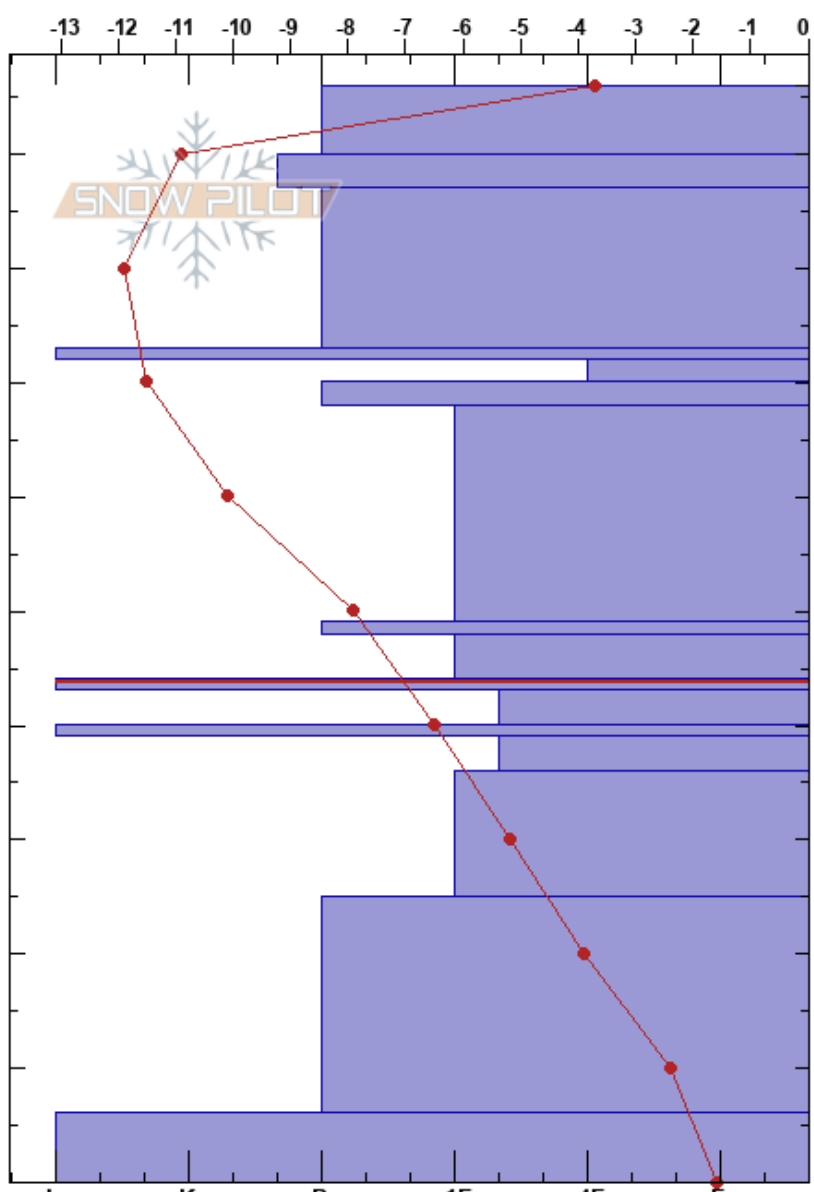

Dictator 2A
 Madison Range-N
 MT
 Elevation: 10600 ft
 Aspect: 135°

yunce ueland
 12/06/2022 - 11:30am
 Co-ord: 45.27608N, -111.44867W
 Slope Angle: 38°
 Wind Loading:

Stability: **HS:96**
 Air Temperature: -9°C
 Sky Cover: CLR
 Precipitation: NO
 Wind: Calm
PF: 4
PS: 3
 44-43cm: Problematic layer

Specifics: Pit dug in a Ski Area; Ski tracks on slope; We skied slope

Form	Crystal Size	Moisture	ρ kg/m ³	Stability tests & Layer comments
/	0.3			
.	0.3			
.	0.3			
■				
.	0.5			
.	0.5			
☉	1			
☉	1			
■				
□	1			
■				
□	1			
□	1			
□	1.5			
■				

← CT12, Q1 @45cm

Notes: