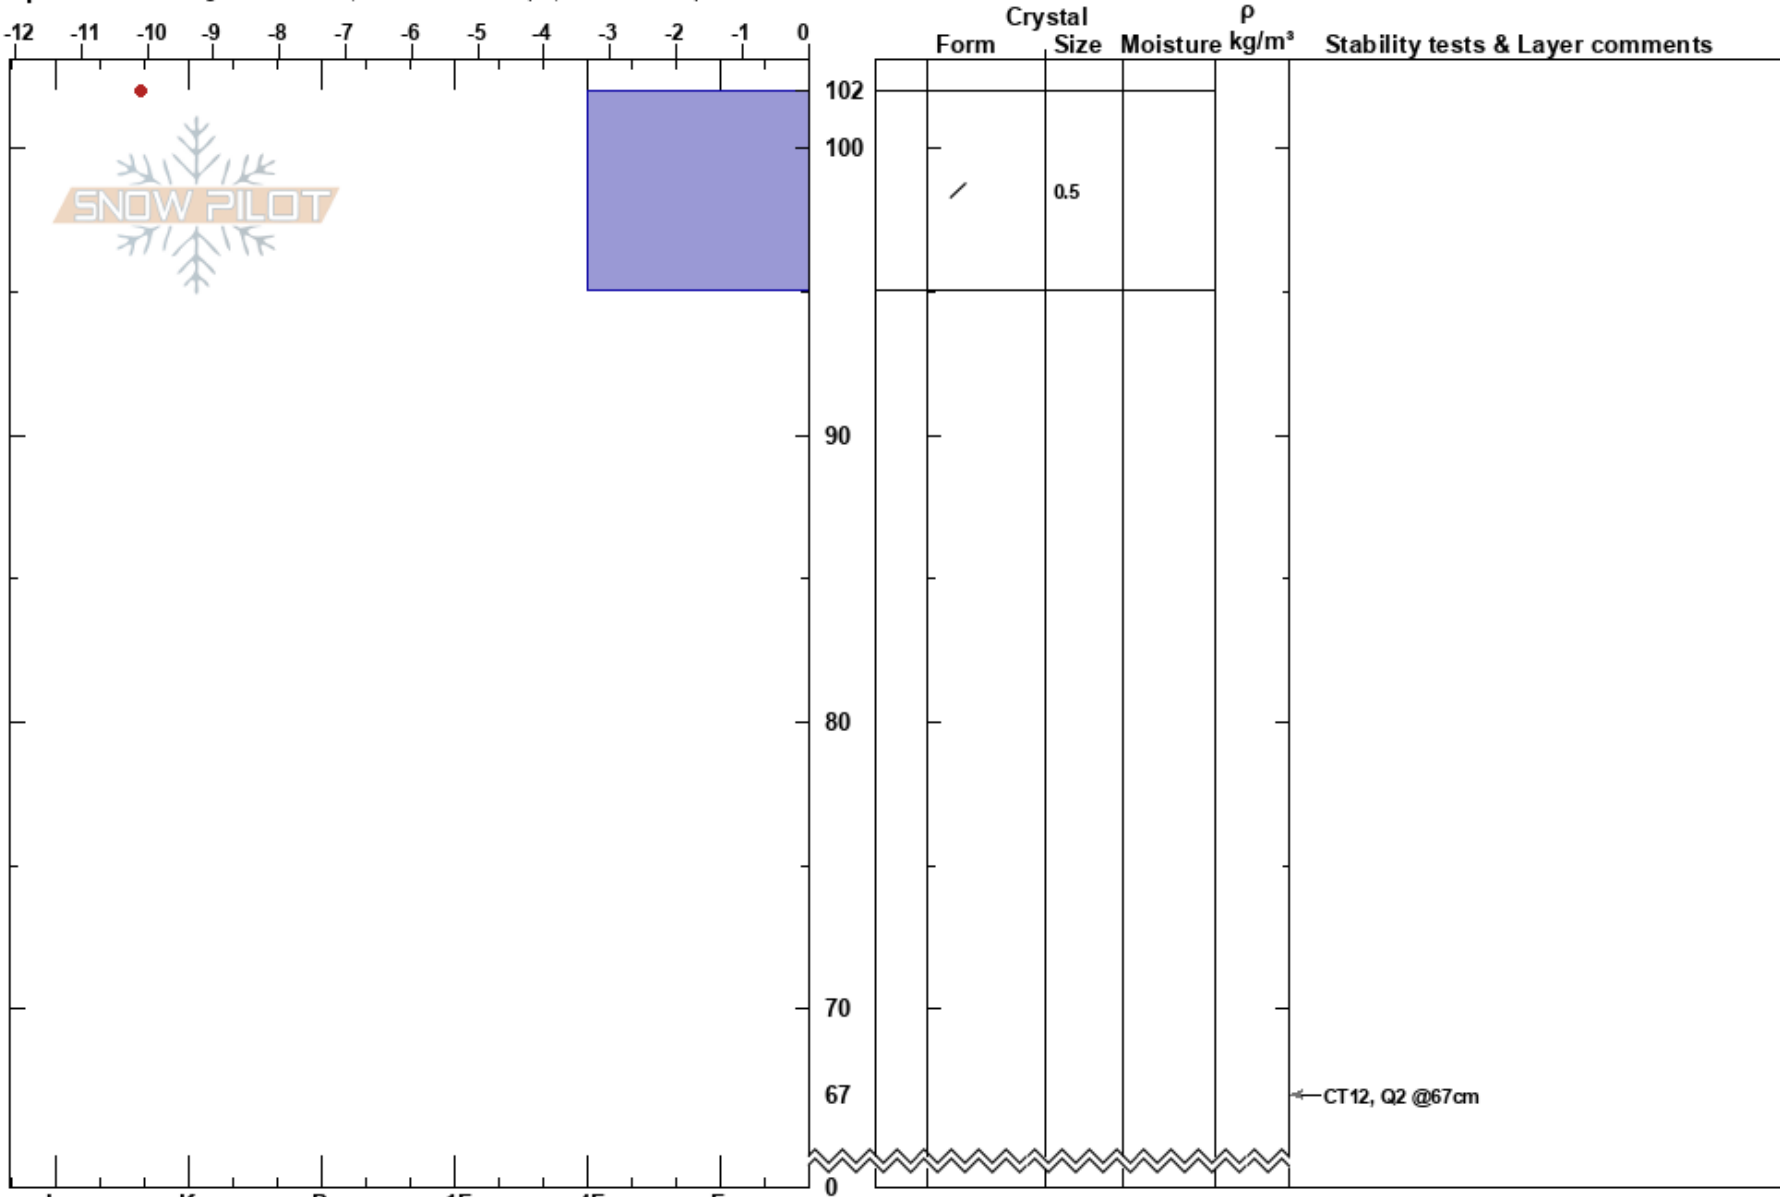

Lenin L centerish
Madison Range-N
MT

yunce ueland
11/28/2022 - 2:20pm
Co-ord: 45.27643N, -111.44791W
Slope Angle: 34°
Wind Loading:

Stability:
Air Temperature: -16.5°C
Sky Cover: CLR
Precipitation: NO
Wind:
HS: 102
PF: 7
PS: 4
Layer Notes:

Elevation: 10552 ft
Aspect: 117°

Specifics: Pit dug in a Ski Area; Ski tracks on slope; We skied slope

Notes: