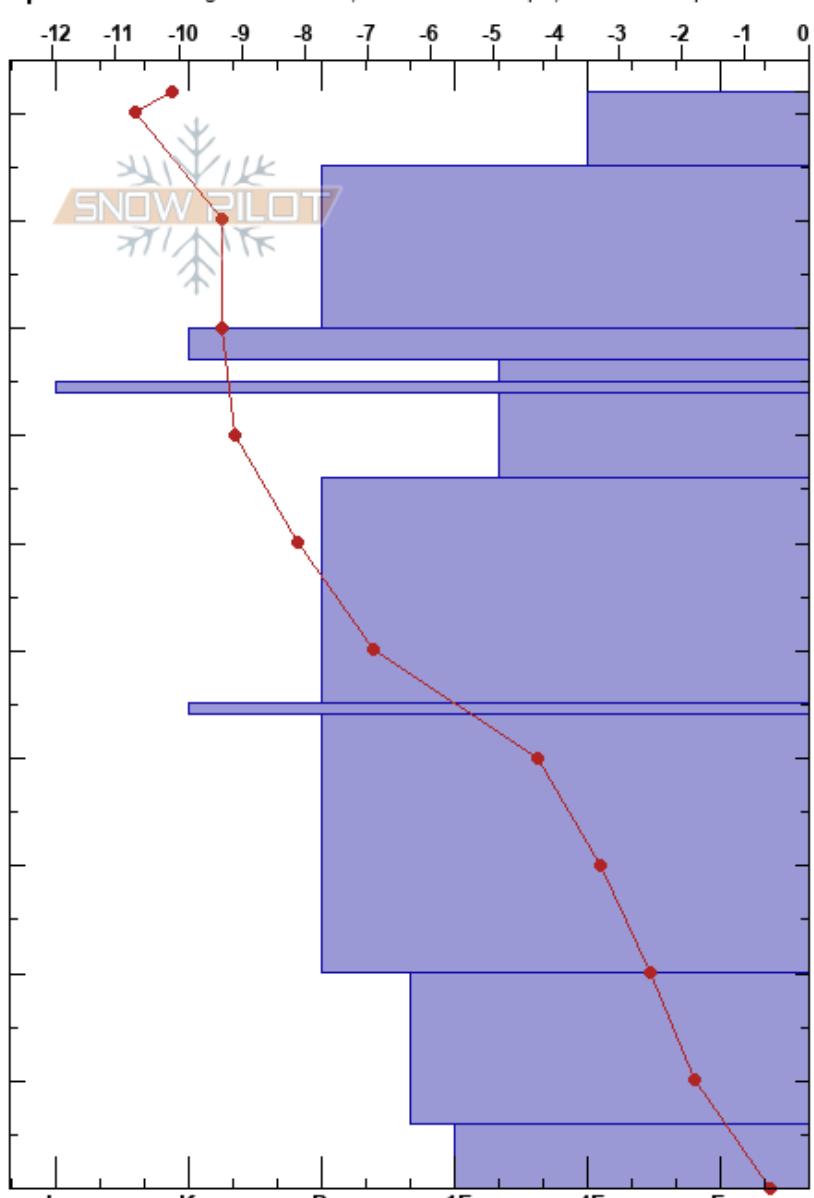

Lenin L centerish
 Madison Range-N
 MT

yunce ueland
 11/28/2022 - 2:20pm
 Co-ord: 45.27643N, -111.44791W
 Slope Angle: 34°
 Wind Loading:

Stability:
 Air Temperature: -16.5°C
 Sky Cover: CLR
 Precipitation: NO
 Wind:
 HS: 102
 PF: 7
 PS: 4
 74-66cm: Problematic layer

Elevation: 10552 ft
 Aspect: 117°

Specifics: Pit dug in a Ski Area; Ski tracks on slope; We skied slope

Form	Crystal Size	Moisture	ρ kg/m ³	Stability tests & Layer comments
/	0.5			
.	0.3			
.	0.3			
☐	0.5			← ECTN13 @77cm
■				
⊖	0.5-1			← CT12, Q2 @67cm ← ECTN18 @67cm
⊖	0.5			
⊖	1			
☐	1			
☐	1.5			