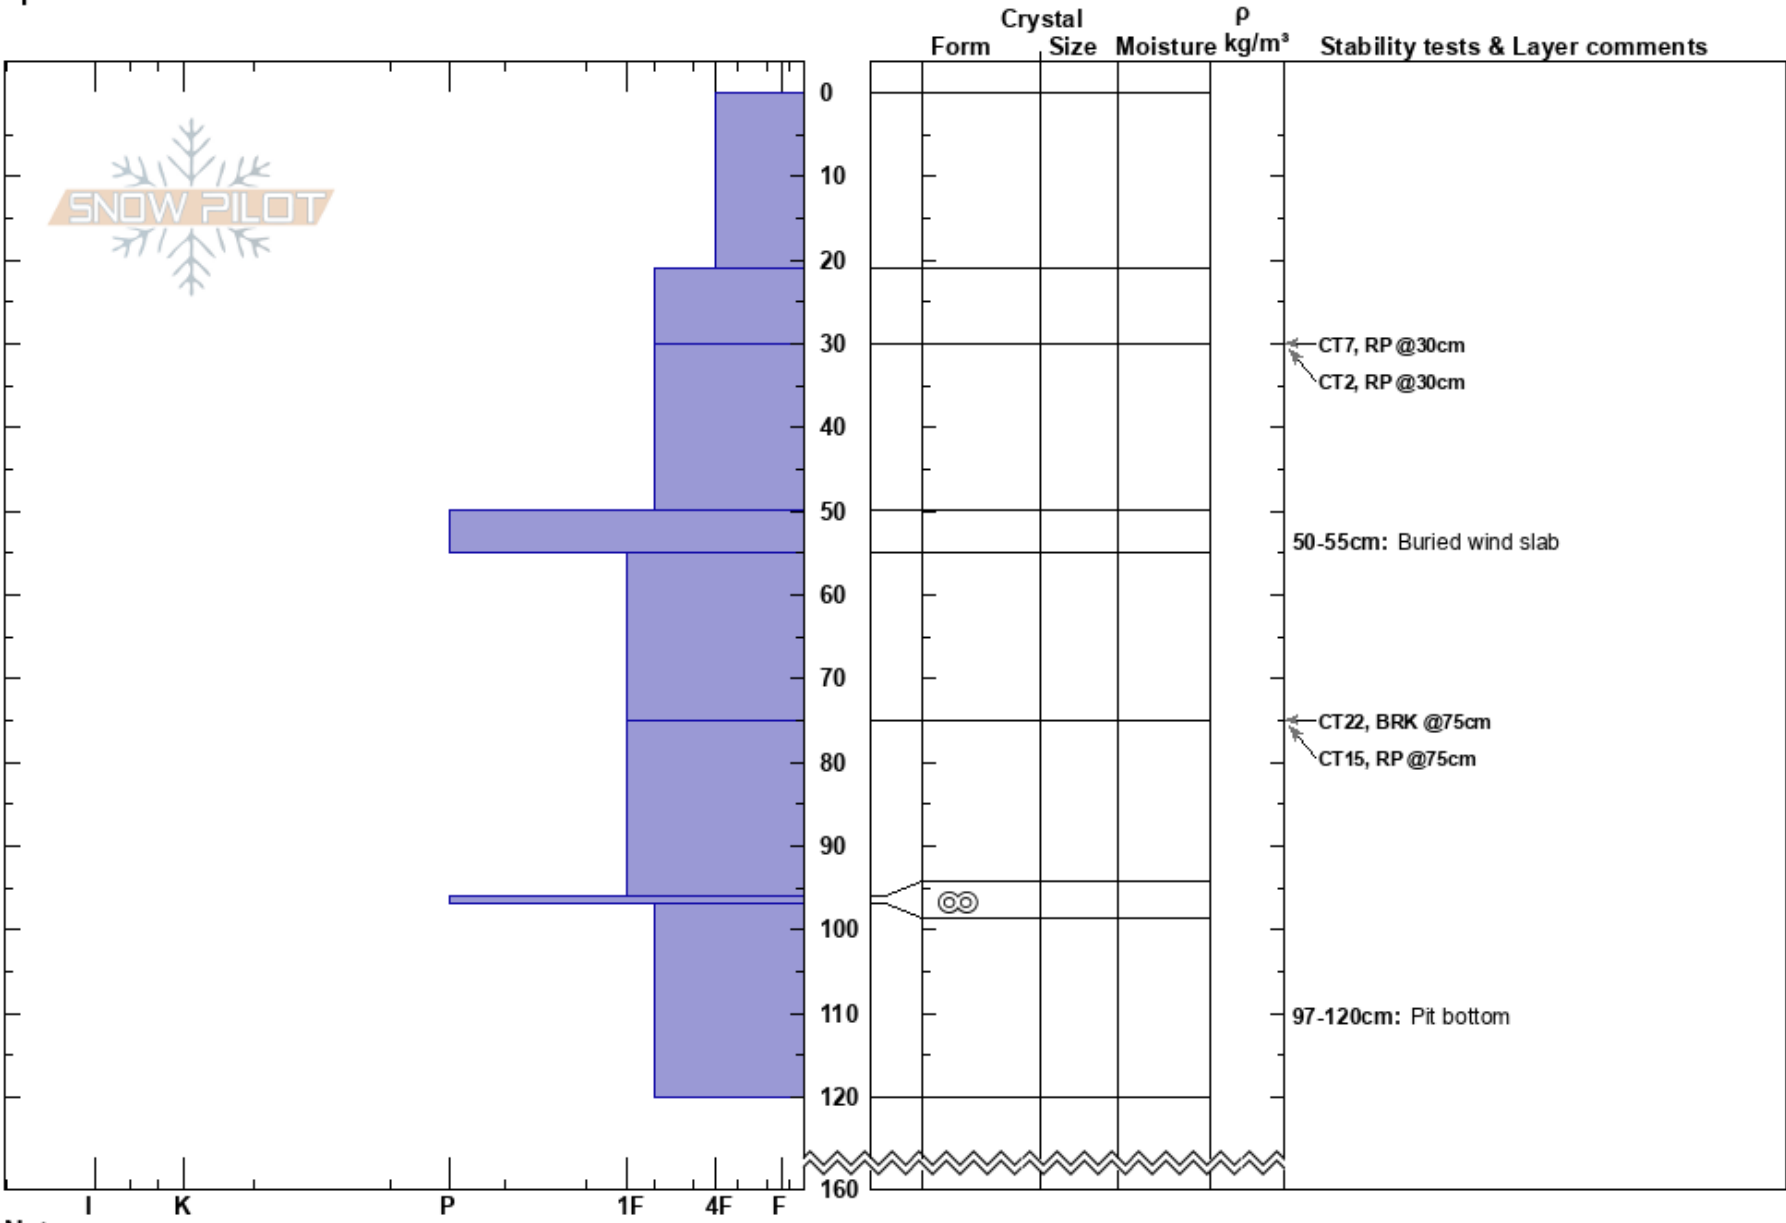

Pro Bowl BTL  
 Rockies  
 BC  
 Elevation: 1670 m  
 Aspect: E  
 Specifics:

Craig Hartmetz  
 18/12/2022 - 12:00  
 Co-ord:  
 Slope Angle: 35°  
 Wind Loading: no

Stability:  
 Air Temperature: -31°C  
 Sky Cover: CLR  
 Precipitation: NO  
 Wind: E Light Breeze

HS: 160  
 50-55cm: Buried wind slab  
 97-120cm: Pit bottom

Notes: Slope below lunch knoll