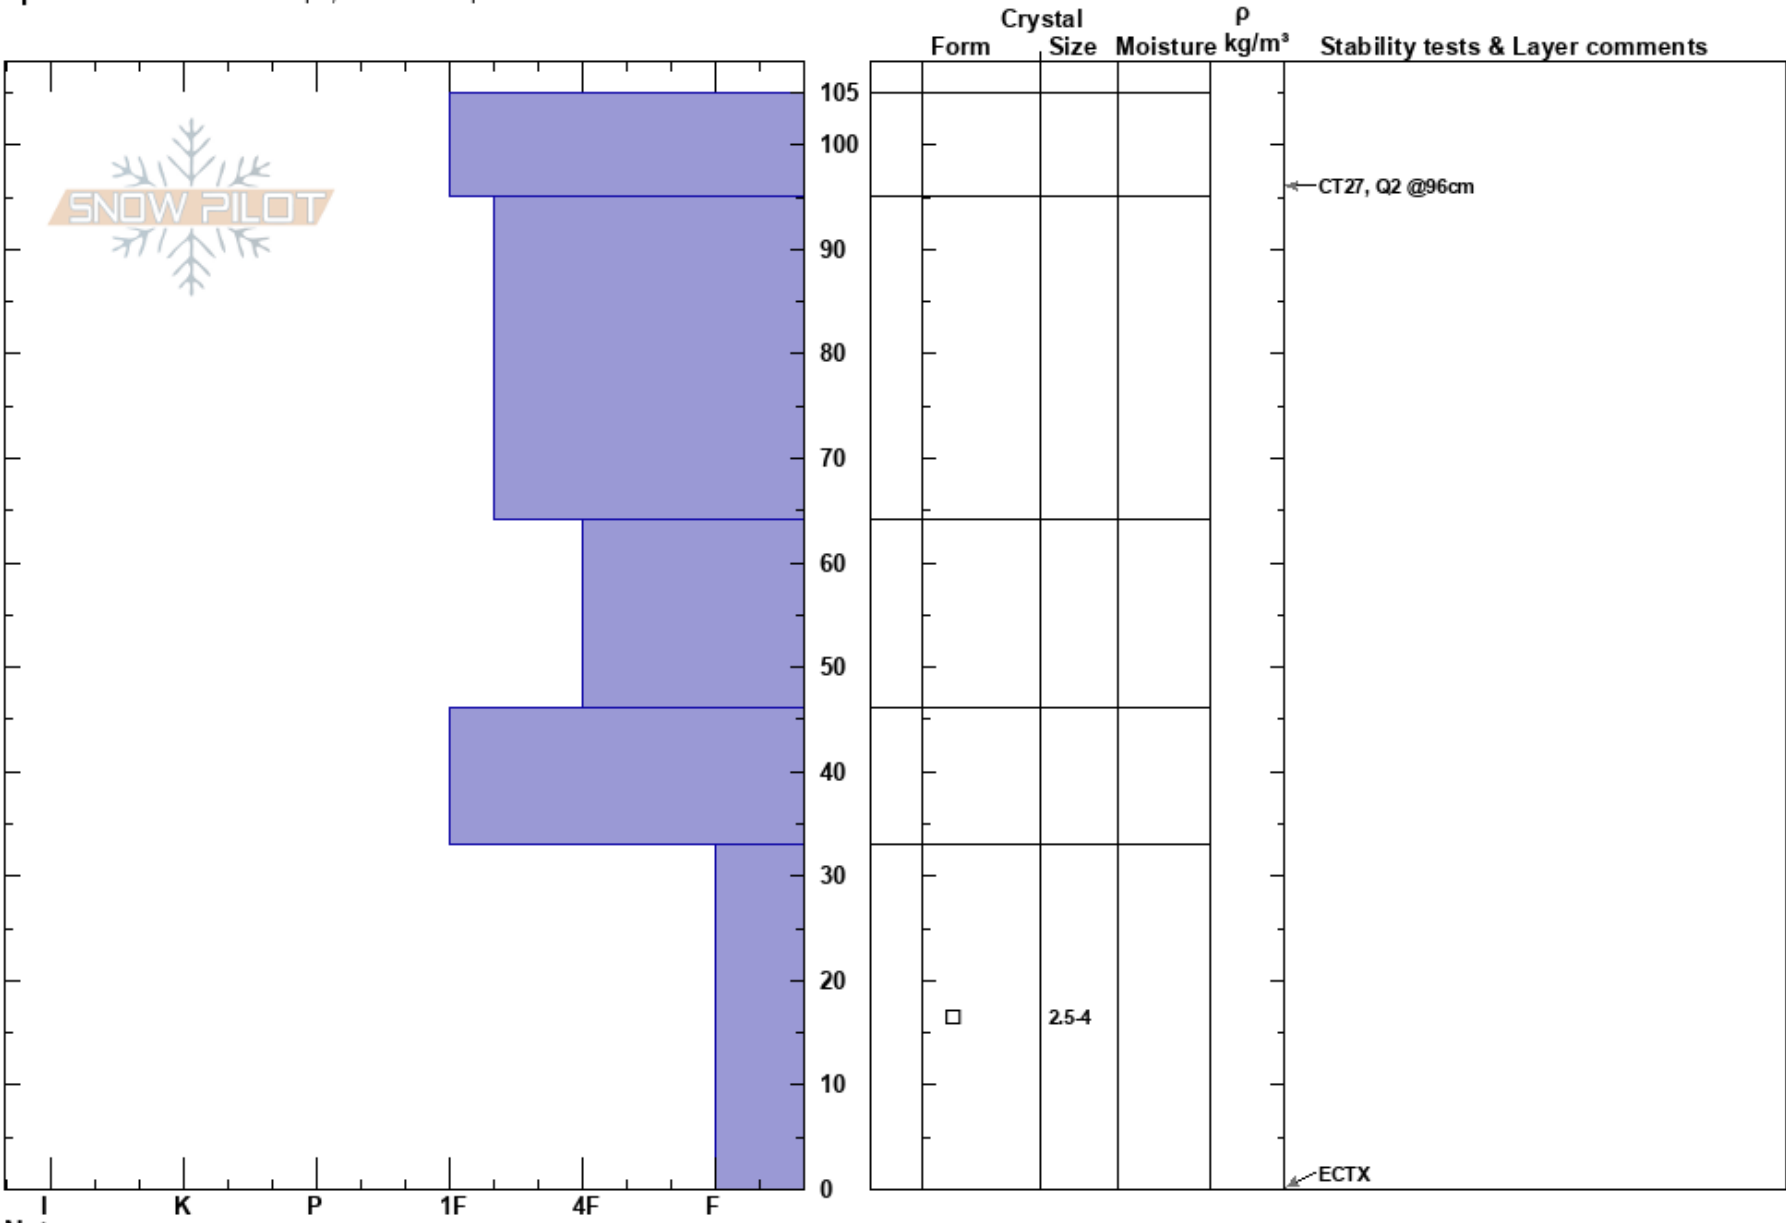

Hidden Valley RMNP NTL Bruce Hodgkins
 RMNP 12/18/2022 - 1:00pm
 CO
Elevation: 10743 ft
Aspect: 90°
Specifics: Ski tracks on slope; We skied slope

Stability:
Air Temperature: -4°C
Sky Cover: CLR
Precipitation: NO
Wind: Calm

HS: 105
Layer Notes:
 33-0cm: Problematic layer

Notes: