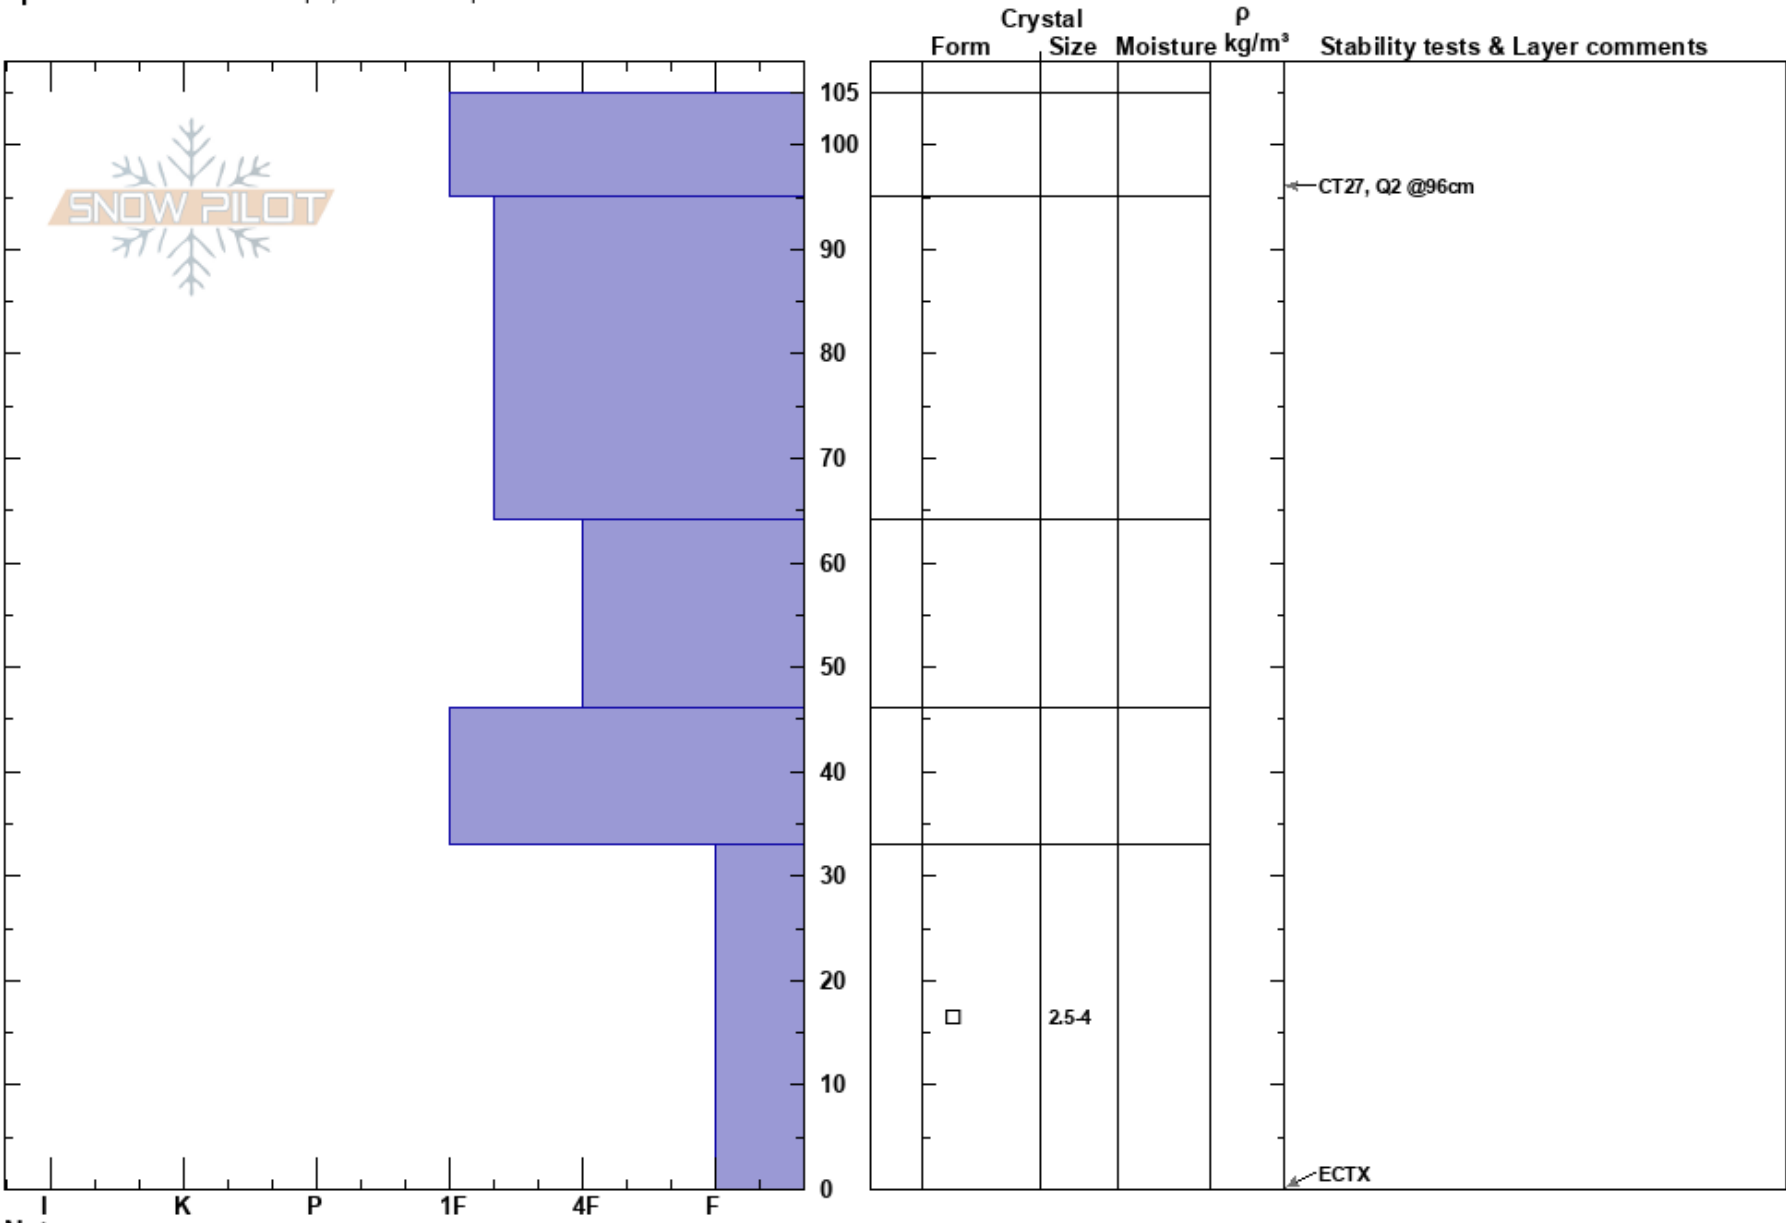

Hidden Valley RMNP NTL Bruce Hodgkins  
 RMNP 12/18/2022 - 1:00pm  
 CO  
**Elevation:** 10743 ft  
**Aspect:** 90°  
**Specifics:** Ski tracks on slope; We skied slope

**Stability:**  
**Air Temperature:** -4°C  
**Sky Cover:** CLR  
**Precipitation:** NO  
**Wind:** Calm

**HS:** 105  
**Layer Notes:**  
 33-0cm: Problematic layer

**Notes:**