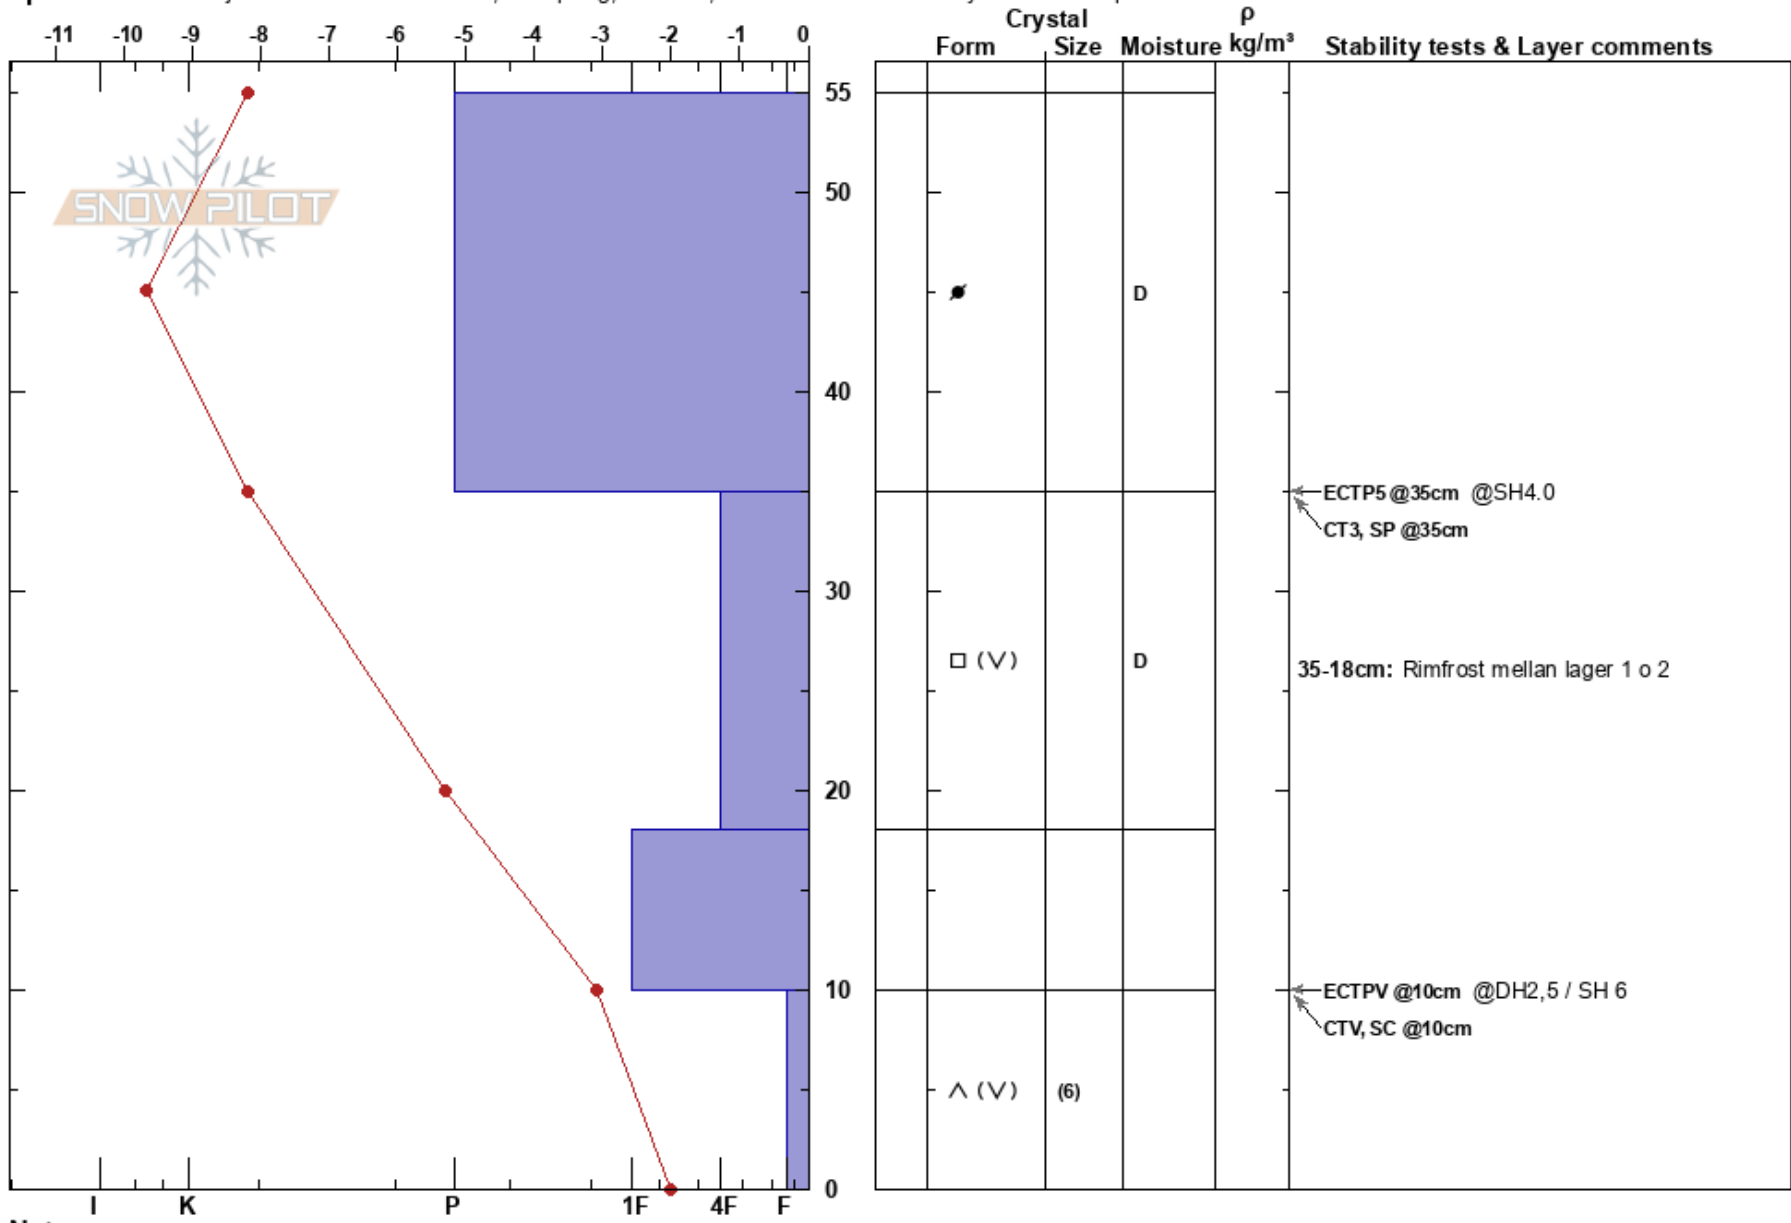

Hovde SO
 Bydalen
 Sweden
 Elevation: 942 m
 Aspect: SE

Karin Trolin
 19/12/2022 - 12:00
 Co-ord: 33V 4373 12E 6998206N
 Slope Angle: 32°
 Wind Loading: previous

Stability: Poor
 Air Temperature: -7°C
 Sky Cover: BKN
 Precipitation: NO
 Wind: S Moderate

HS: 55
 PF: 5
 PS: 2
 Layer Notes:
 35-18cm: Rimfrost mellan lager 1 o 2
 10-0cm: Problematic layer

Specifics: Pit is adjacent to avalanche: crown; Collapsing, localized; Recent avalanche activity on similar slopes