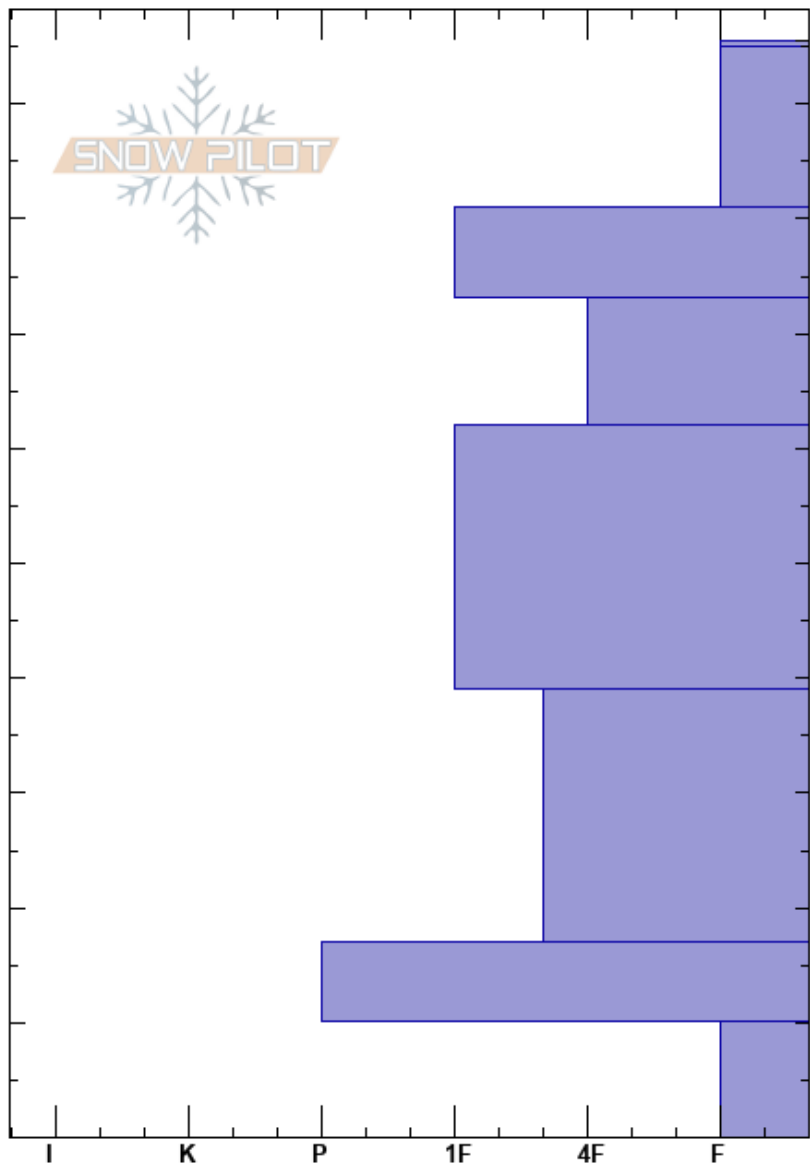

Heavenly Blue  
 Bridger Range  
 MT  
 Elevation: 8600 ft  
 Aspect: 30°  
 Specifics: Pit dug in a Ski Area; Ski tracks on slope

Bridger Bowl  
 12/18/2022 - 10:45am  
 Co-ord: 45.82304N, -110.92923W  
 Slope Angle: 27°  
 Wind Loading: previous

Stability:  
 Air Temperature:  
 Sky Cover: SCT  
 Precipitation: NO  
 Wind: SW Light Breeze

HS: 95.5

PF: 50

Layer Notes:

Height (m)	Crystal		Moisture	$\rho$ kg/m <sup>3</sup>	Stability tests & Layer comments
	Form	Size			
95.5	V	2			
90	+ (✓)	1-2			
80	•	1			
70	•	1			
60					
50	•	1			
40					
30	□	2			
20					
17	⊙ ⊙				← CT23, Q2 @17cm
10	□ (∧)	3-4			
0					← ECTX