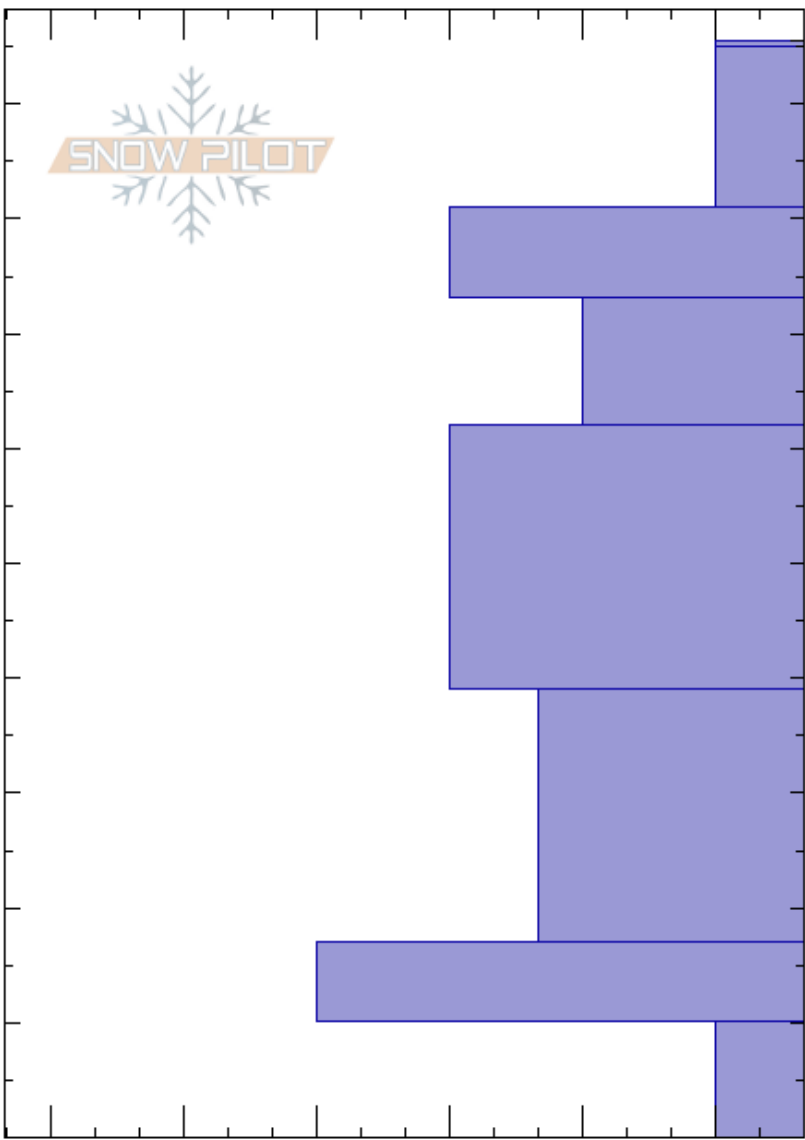

Heavenly Blue
 Bridger Range
 MT
 Elevation: 8600 ft
 Aspect: 30°
 Specifics: Pit dug in a Ski Area; Ski tracks on slope

Bridger Bowl
 12/18/2022 - 10:45am
 Co-ord: 45.82304N, -110.92923W
 Slope Angle: 27°
 Wind Loading: previous

Stability:
 Air Temperature:
 Sky Cover: SCT
 Precipitation: NO
 Wind: SW Light Breeze

HS: 95.5

PF: 50

Layer Notes:

Height (m)	Crystal		Moisture	ρ kg/m ³	Stability tests & Layer comments
	Form	Size			
95.5	V	2			
90	+ (✓)	1-2			
80	•	1			
70	•	1			
60	•	1			
50	•	1			
40	□	2			
30					
20					
17	⊙⊙				← CT23, Q2 @17cm
10	□ (∧)	3-4			
0					← ECTX