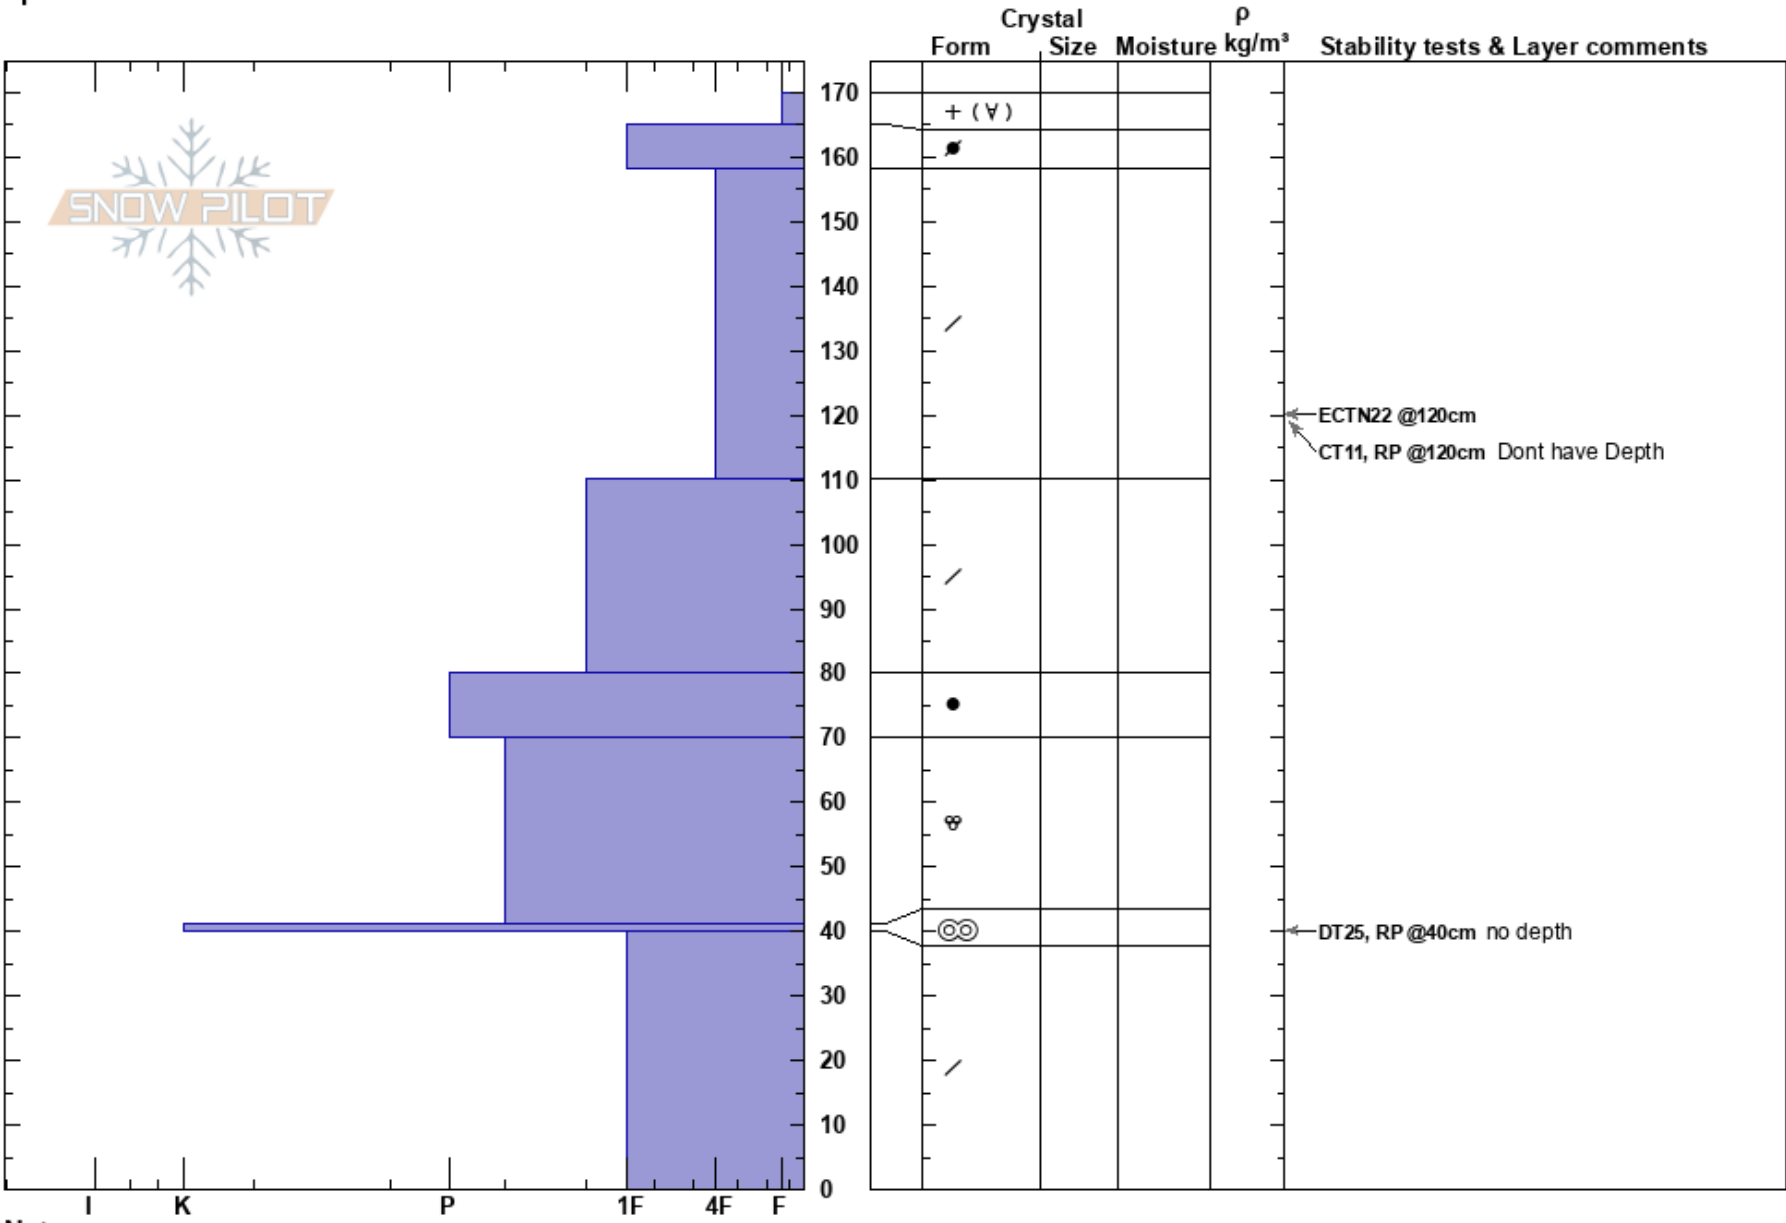

1st bowl 3/4
 Rossland
 BC
 Elevation: 2086 m
 Aspect: N
 Specifics:

Jenna Wilkins
 18/12/2022 - 11:10
 Co-ord: 11U 437348W 5454000N
 Slope Angle: 28°
 Wind Loading:

Stability:
 Air Temperature: -14.8°C
 Sky Cover: SCT
 Precipitation: S-1
 Wind: Light Breeze

HS: 170

Layer Notes:

Notes: