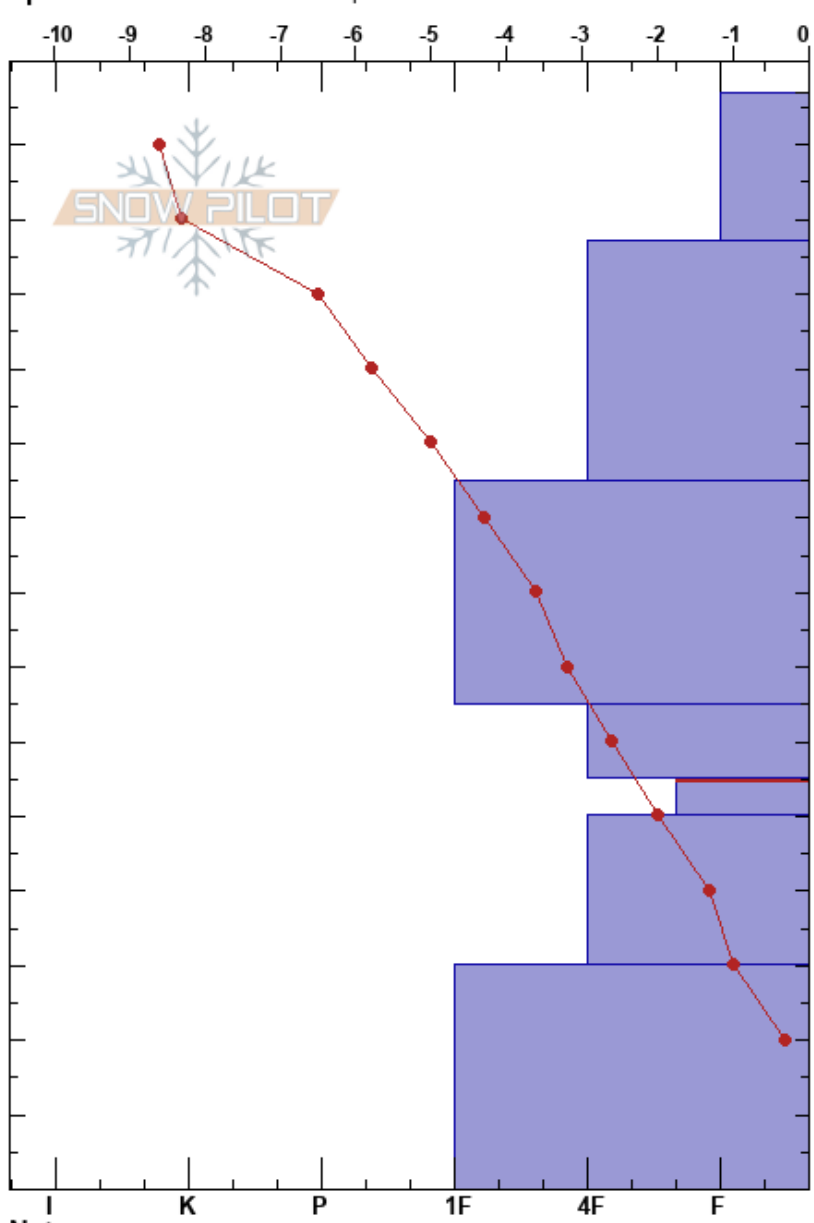

Naomi Peak, east side toby weed  
 Bear River Range 12/18/2022 - 1:15pm  
 UT Co-ord: 41.91162N, -111.66846W  
 Elevation: 9395 ft Slope Angle: 25°  
 Aspect: E Wind Loading: previous  
 Specifics: We snowmobiled slope

Stability: Good HS: 147 Layer Notes:  
 Air Temperature: -10°C PF: 50 55-50cm: Problematic layer  
 Sky Cover: CLR PS: 20  
 Precipitation: NO  
 Wind: SW Moderate

Form	Crystal		ρ kg/m³	Stability tests & Layer comments
	Size	Moisture		
/ (Ø)				
•				
•				
□				
□	2-3			
□	2-3			
□				