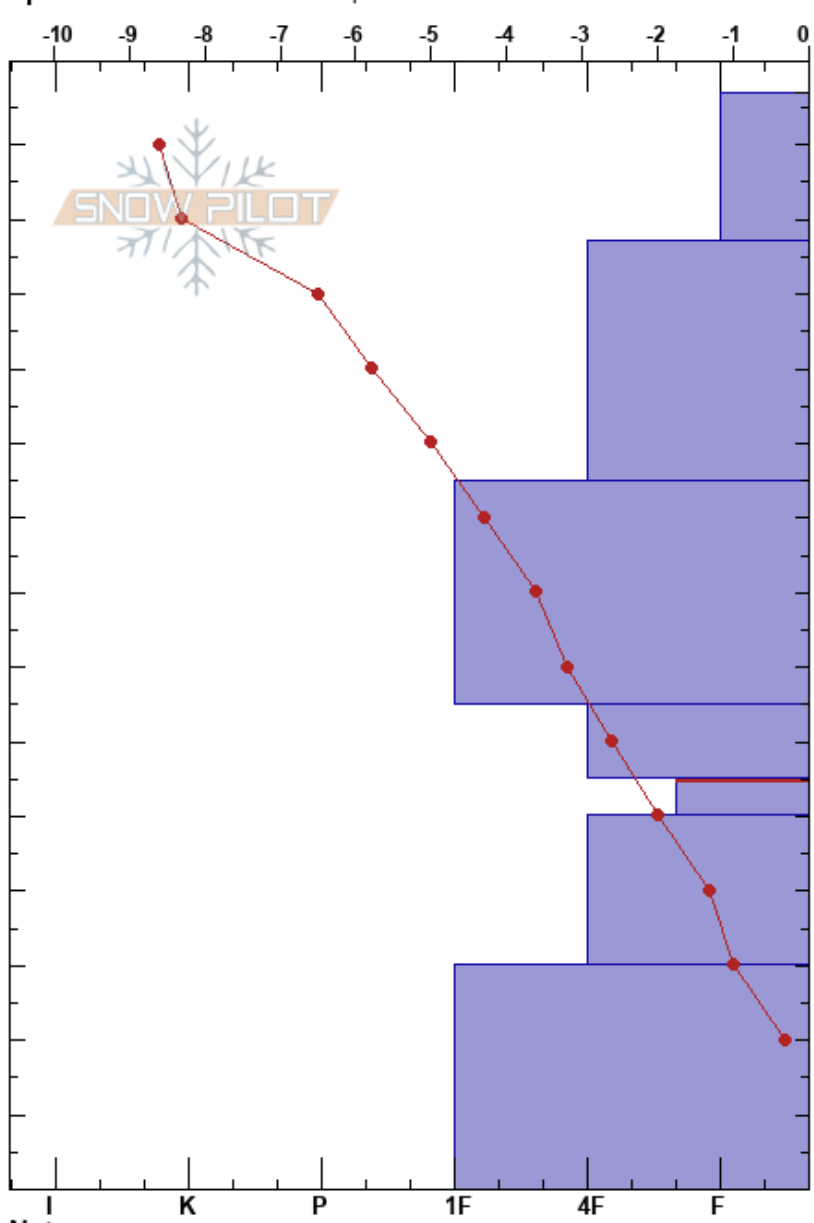

Naomi Peak, east side toby weed
 Bear River Range 12/18/2022 - 1:15pm
 UT Co-ord: 41.91162N, -111.66846W
 Elevation: 9395 ft Slope Angle: 25°
 Aspect: E Wind Loading: previous
 Specifics: We snowmobiled slope

Stability: Good HS: 147 Layer Notes:
 Air Temperature: -10°C PF: 50 55-50cm: Problematic layer
 Sky Cover: CLR PS: 20
 Precipitation: NO
 Wind: SW Moderate

Form	Crystal		ρ kg/m ³	Stability tests & Layer comments
	Size	Moisture		
/ (Ø)				
•				
•				
□				
□	2-3			
□	2-3			
□				