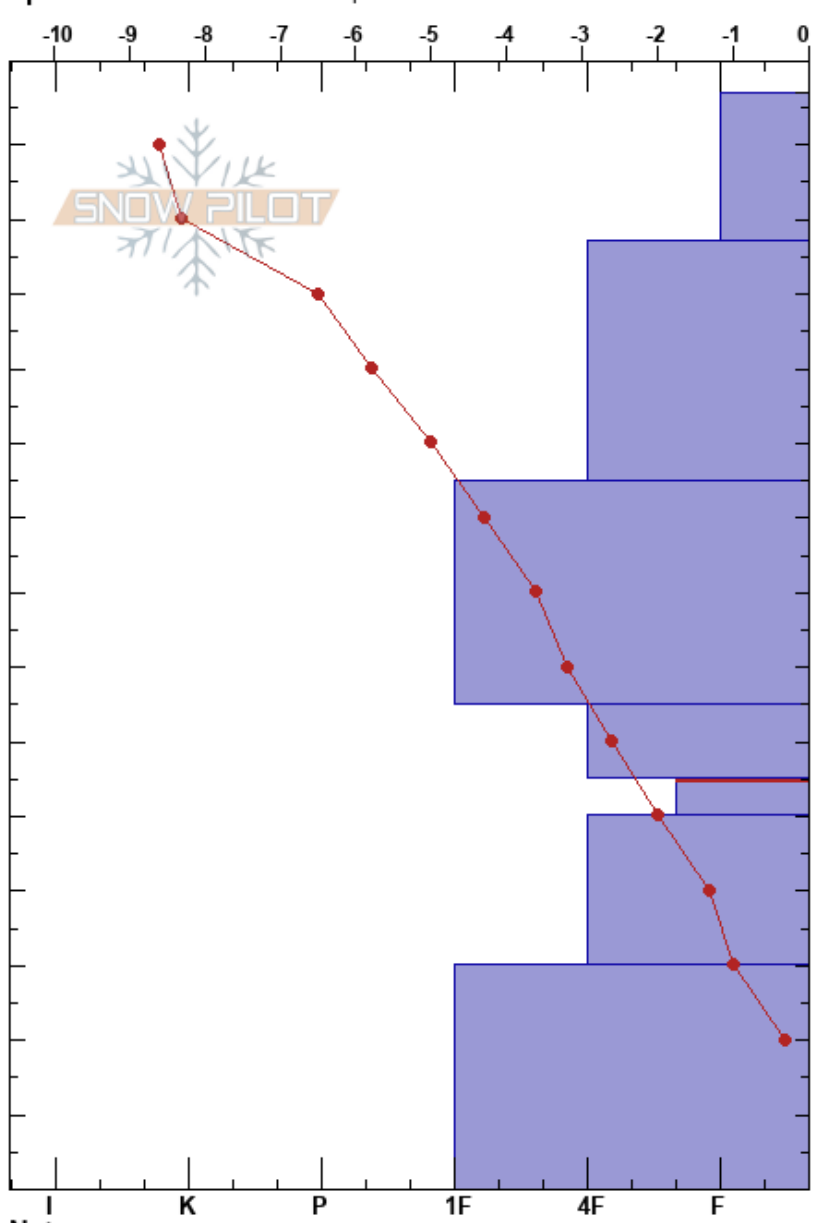

Naomi Peak, east side toby weed  
 Bear River Range 12/18/2022 - 1:15pm  
 UT Co-ord: 41.91162N, -111.66846W  
 Elevation: 9395 ft Slope Angle: 25°  
 Aspect: E Wind Loading: previous  
 Specifics: We snowmobiled slope

Stability: Good HS: 147 Layer Notes:  
 Air Temperature: -10°C PF: 50 55-50cm: Problematic layer  
 Sky Cover: CLR PS: 20  
 Precipitation: NO  
 Wind: SW Moderate

Form	Crystal		$\rho$ kg/m <sup>3</sup>	Stability tests & Layer comments
	Size	Moisture		
/ (Ø)				
•				
•				
□				
□	2-3			
□	2-3			
□				