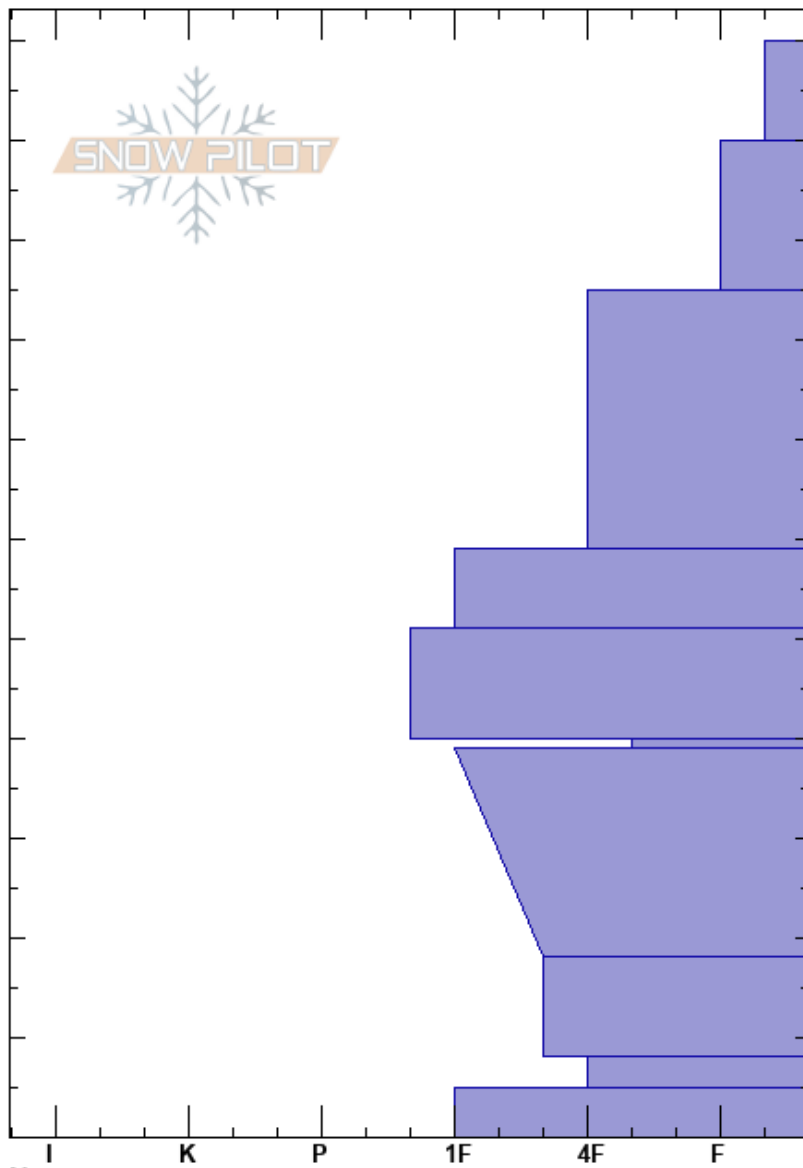

Big Cat 1
Uinta Range
UT
Elevation: 9071 ft
Aspect: NE

Andrew Nassetta
12/18/2022 - 12:00pm
Co-ord: 40.81740N, -111.07833W
Slope Angle: 28°
Wind Loading:

Stability: **HS:110** Layer Notes:
Air Temperature:
Sky Cover: CLR
Precipitation: NO
Wind: Calm

Specifics: Collapsing, localized; Cracking; Ski tracks on slope; We skied slope

Crystal Form	Crystal Size	Moisture	ρ kg/m ³	Stability tests & Layer comments

← ECTP15 @40cm