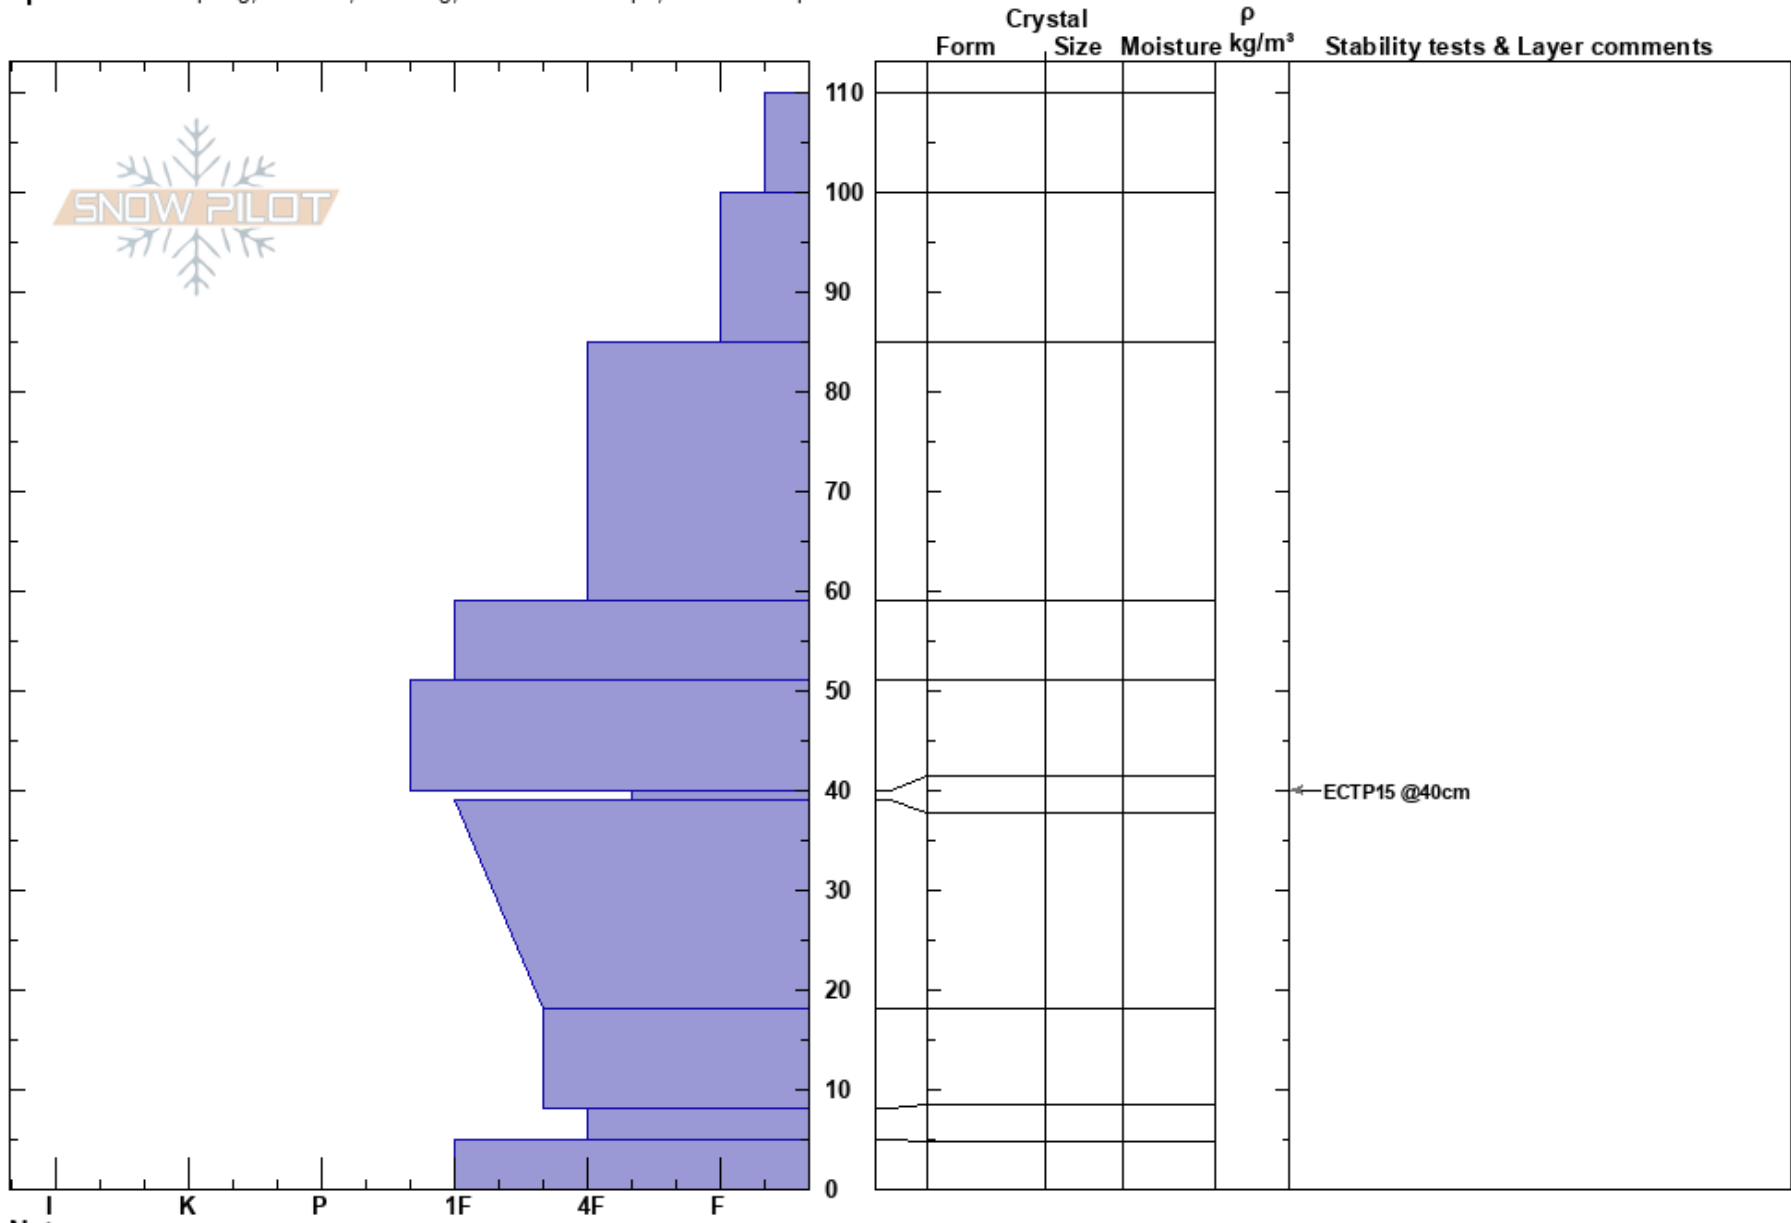

Big Cat 1  
 Uinta Range  
 UT  
 Elevation: 9071 ft  
 Aspect: NE

Andrew Nassetta  
 12/18/2022 - 12:00pm  
 Co-ord: 40.81740N, -111.07833W  
 Slope Angle: 28°  
 Wind Loading:

Stability: HS:110 Layer Notes:  
 Air Temperature:  
 Sky Cover: CLR  
 Precipitation: NO  
 Wind: Calm

Specifics: Collapsing, localized; Cracking; Ski tracks on slope; We skied slope

Notes:

I K P 1F 4F F