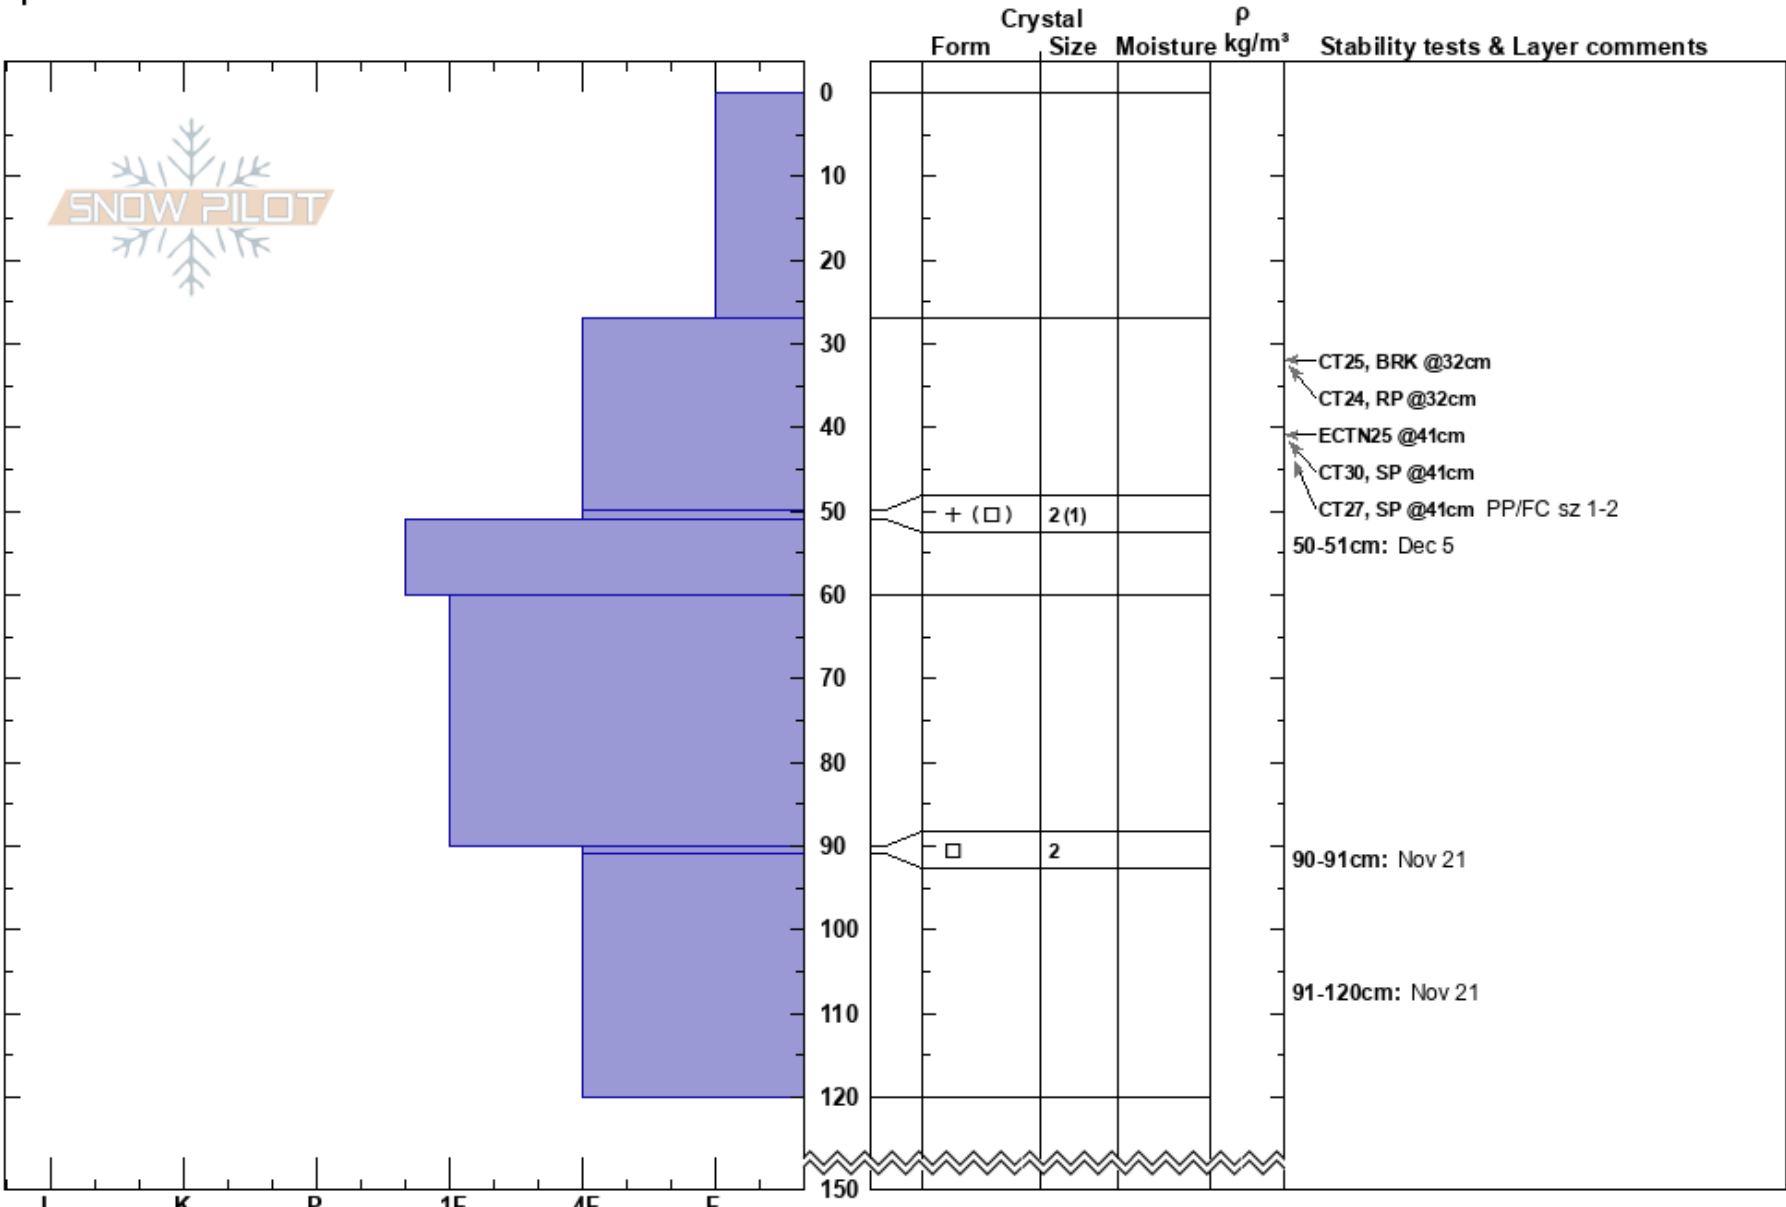

Rapid Transit Dec 18
 Monashee BC
 Elevation: 2030 m
 Aspect: W
 Specifics:

Mustang Powder
 18/12/2022 - 11:55
 Co-ord: 11U 379209W 5672489N
 Slope Angle: 35°
 Wind Loading:

Stability: **HS: 150**
 Air Temperature: -20°C PF: 40
 Sky Cover: BKN
 Precipitation: NO
 Wind: Calm

Layer Notes:
 50-51cm: Dec 5
 90-91cm: Nov 21
 91-120cm: Nov 21

Notes: