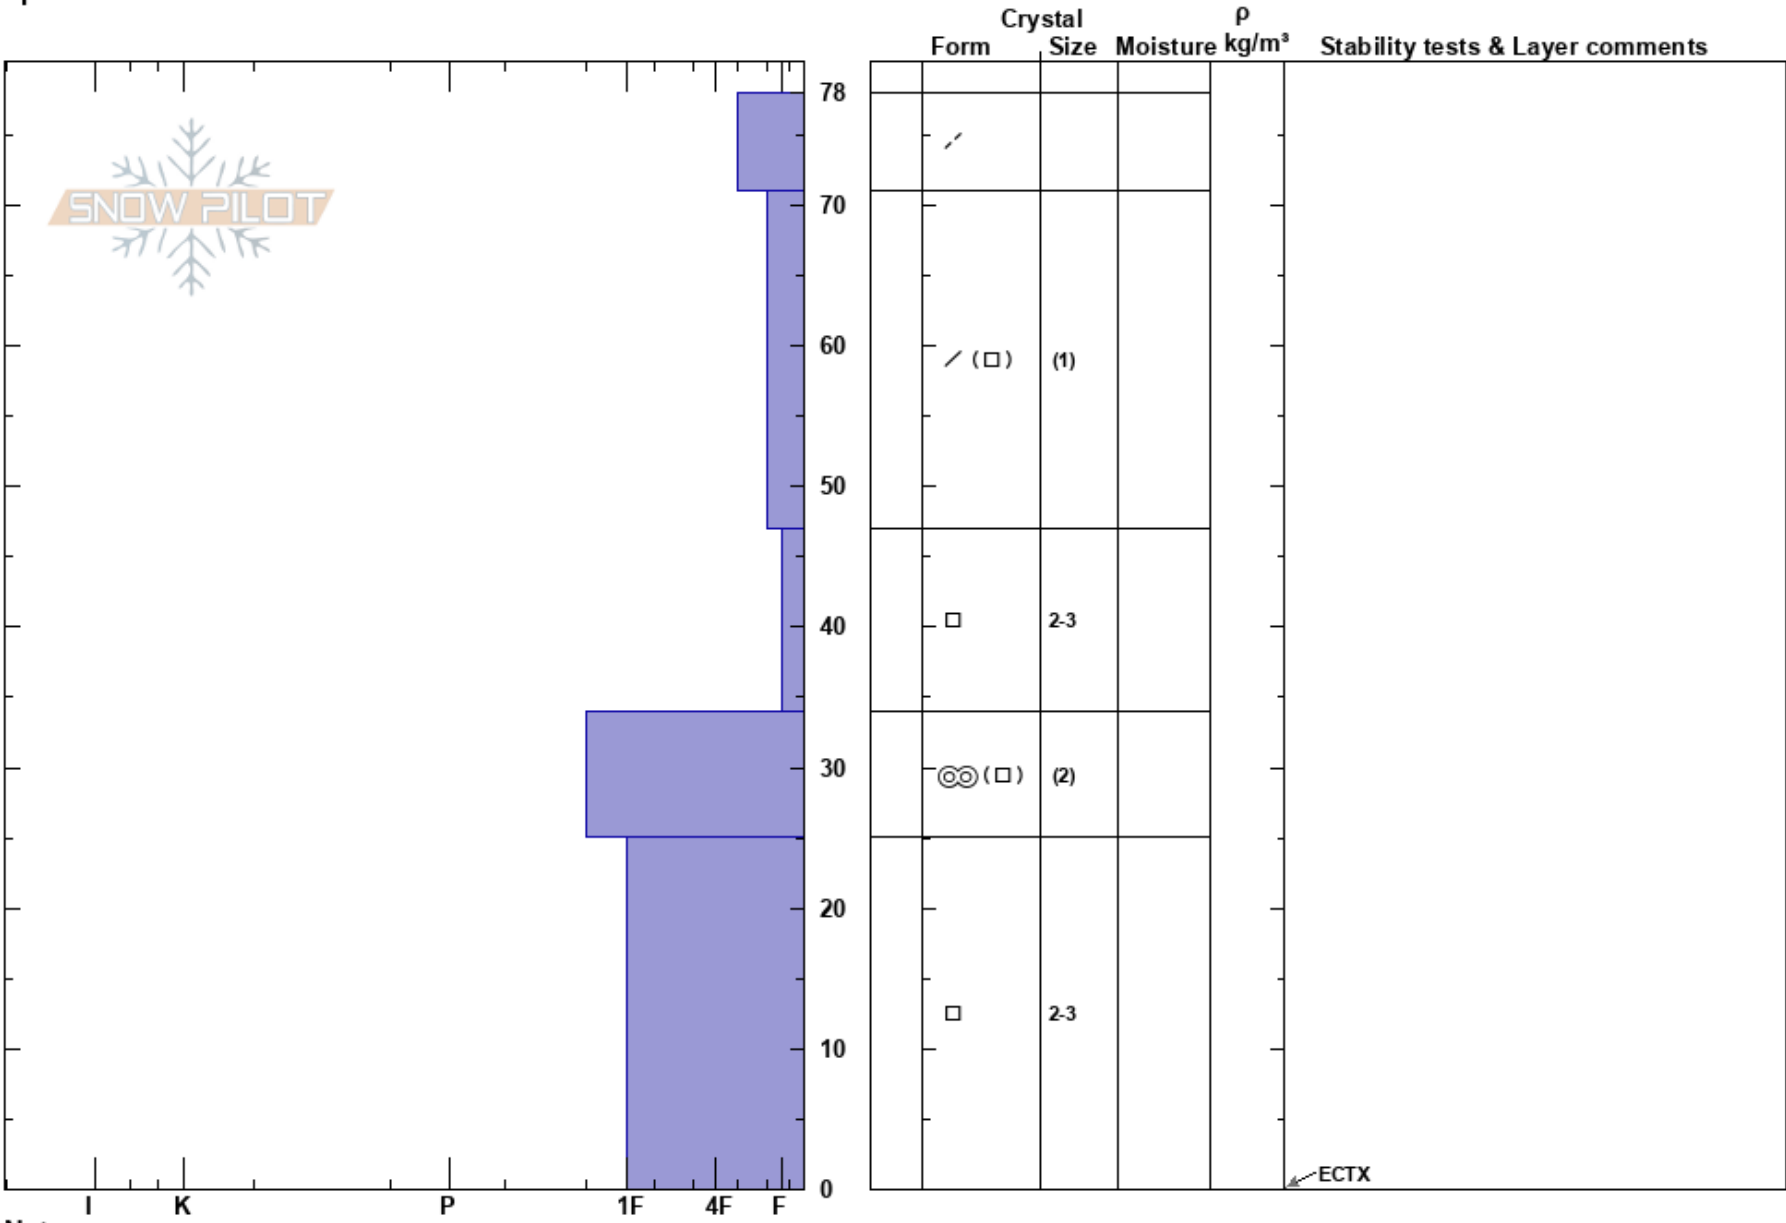

Tyler Lwr  
 Madison Range-N  
 MT  
 Elevation: 9023 ft  
 Aspect: 228°  
 Specifics:

Alex Haddad  
 12/18/2022 - 10:28am  
 Co-ord: 45.32333N, -111.38220W  
 Slope Angle: 32°  
 Wind Loading: previous

Stability: Poor  
 Air Temperature: HS: 78  
 Sky Cover: FEW  
 Precipitation: NO  
 Wind: Calm  
 PF: 70  
 PS: 30  
 34-25cm: Problematic layer

Notes: Another group on skin track reported an ECTP18 40 cm down from surface (HS 90cm)