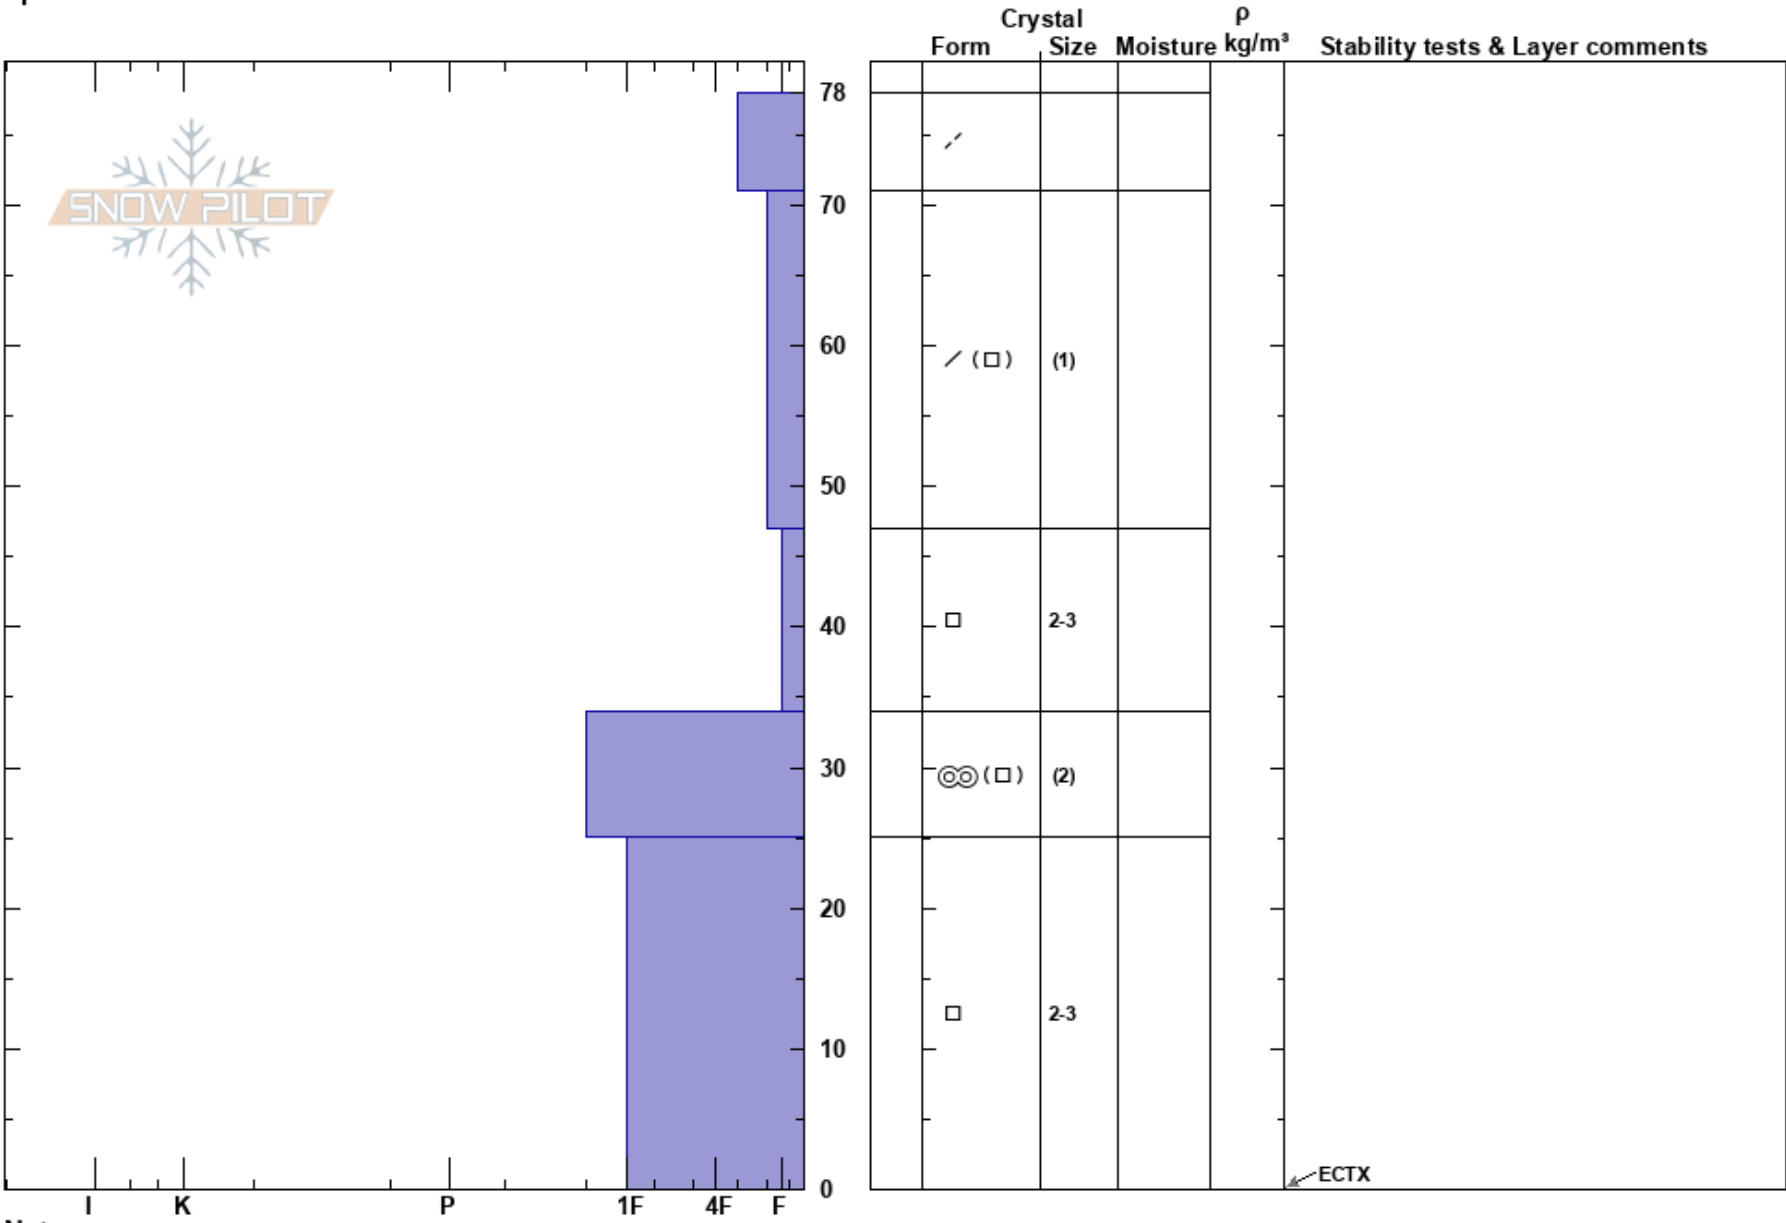

Tyler Lwr
 Madison Range-N
 MT
 Elevation: 9023 ft
 Aspect: 228°
 Specifics:

Alex Haddad
 12/18/2022 - 10:28am
 Co-ord: 45.32333N, -111.38220W
 Slope Angle: 32°
 Wind Loading: previous

Stability: Poor
 Air Temperature: HS: 78
 Sky Cover: FEW
 Precipitation: NO
 Wind: Calm
 PF: 70
 PS: 30
 34-25cm: Problematic layer

Notes: Another group on skin track reported an ECTP18 40 cm down from surface (HS 90cm)