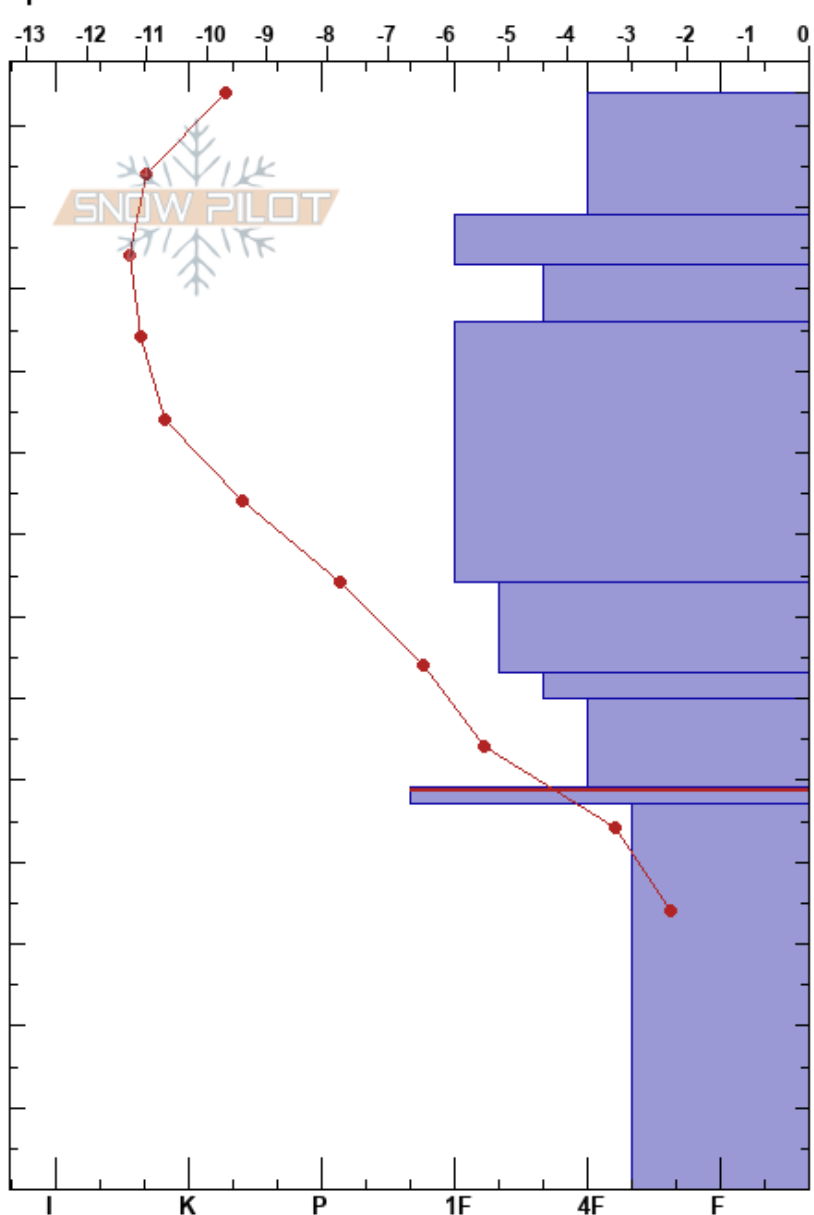

castros face  
 Madison Range-N  
 MT  
 Elevation: 10037 ft  
 Aspect: 120°  
 Specifics:

Mitch Upton  
 12/16/2022 - 1:00pm  
 Co-ord:  
 Slope Angle: 33°  
 Wind Loading: no

Stability:  
 Air Temperature: -10°C  
 Sky Cover: CLR  
 Precipitation: NO  
 Wind: W Light Breeze

HS: 134  
 49-47cm: sublimating  
 49-47cm: Problematic layer

Form	Crystal		Moisture	$\rho$ kg/m <sup>3</sup>	Stability tests & Layer comments
	Size				
					← ECTN11 @113cm ← CT7, Q3 @113cm
					← CT13, Q3 @49cm 49-47cm: sublimating
□ (^)	2.5-3.5				