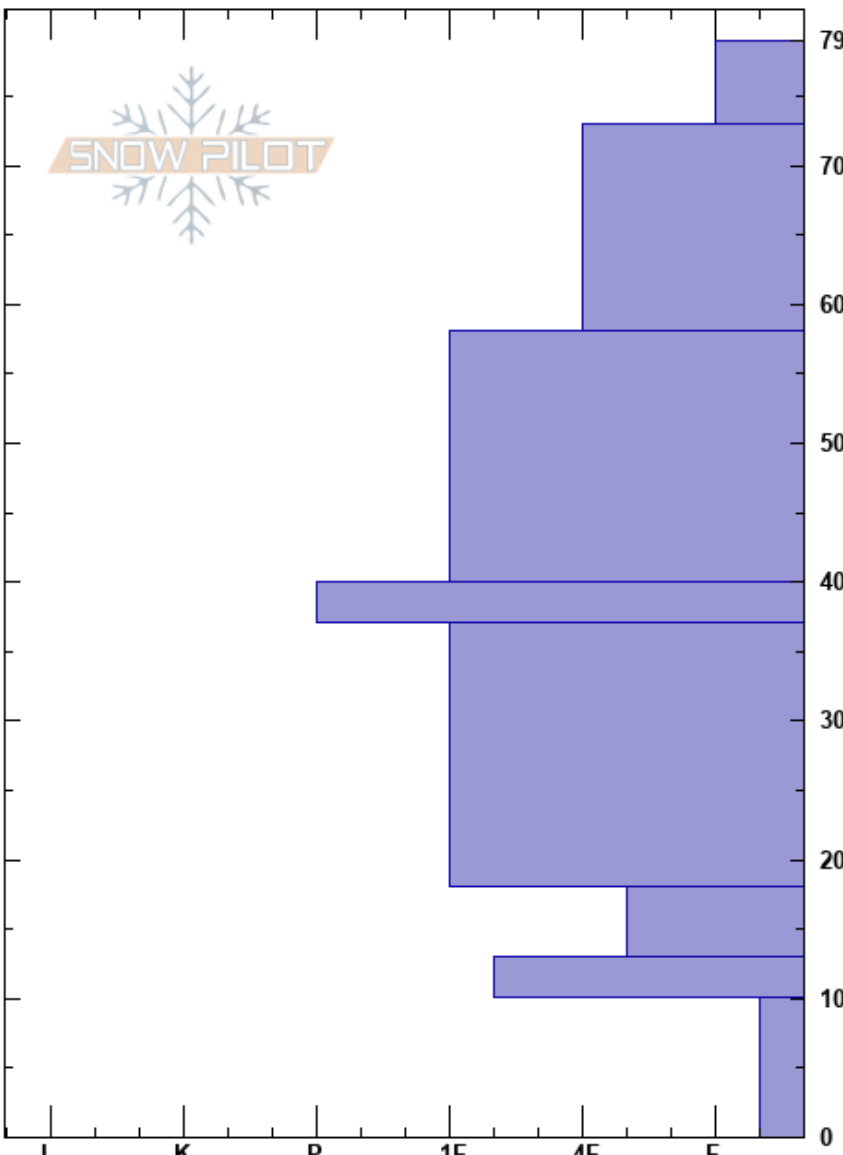

Jaws 3D
 Bridger Range
 MT
 Elevation: 8115 ft
 Aspect:
 Specifics: Pit dug in a Ski Area; Ski tracks on slope

Bridger Bowl
 12/17/2022 - 3:00pm
 Co-ord: 45.80269N, -110.92986W
 Slope Angle:
 Wind Loading: previous

Stability:
 Air Temperature:
 Sky Cover: FEW
 Precipitation: NO
 Wind: Calm

HS: 79
 PF: 75
 Layer Notes:

Height (ft)	Crystal		Moisture	ρ kg/m ³	Stability tests & Layer comments
	Form	Size			
79	+	2			
70	/	1-1.5			
60					
50	•	0.5-1			
40	⊙				
30					
20	•	0.5-1			
10	□	2-3			←ECTP10 @13cm SP
	⊙				
0	□ (^)	3-6			