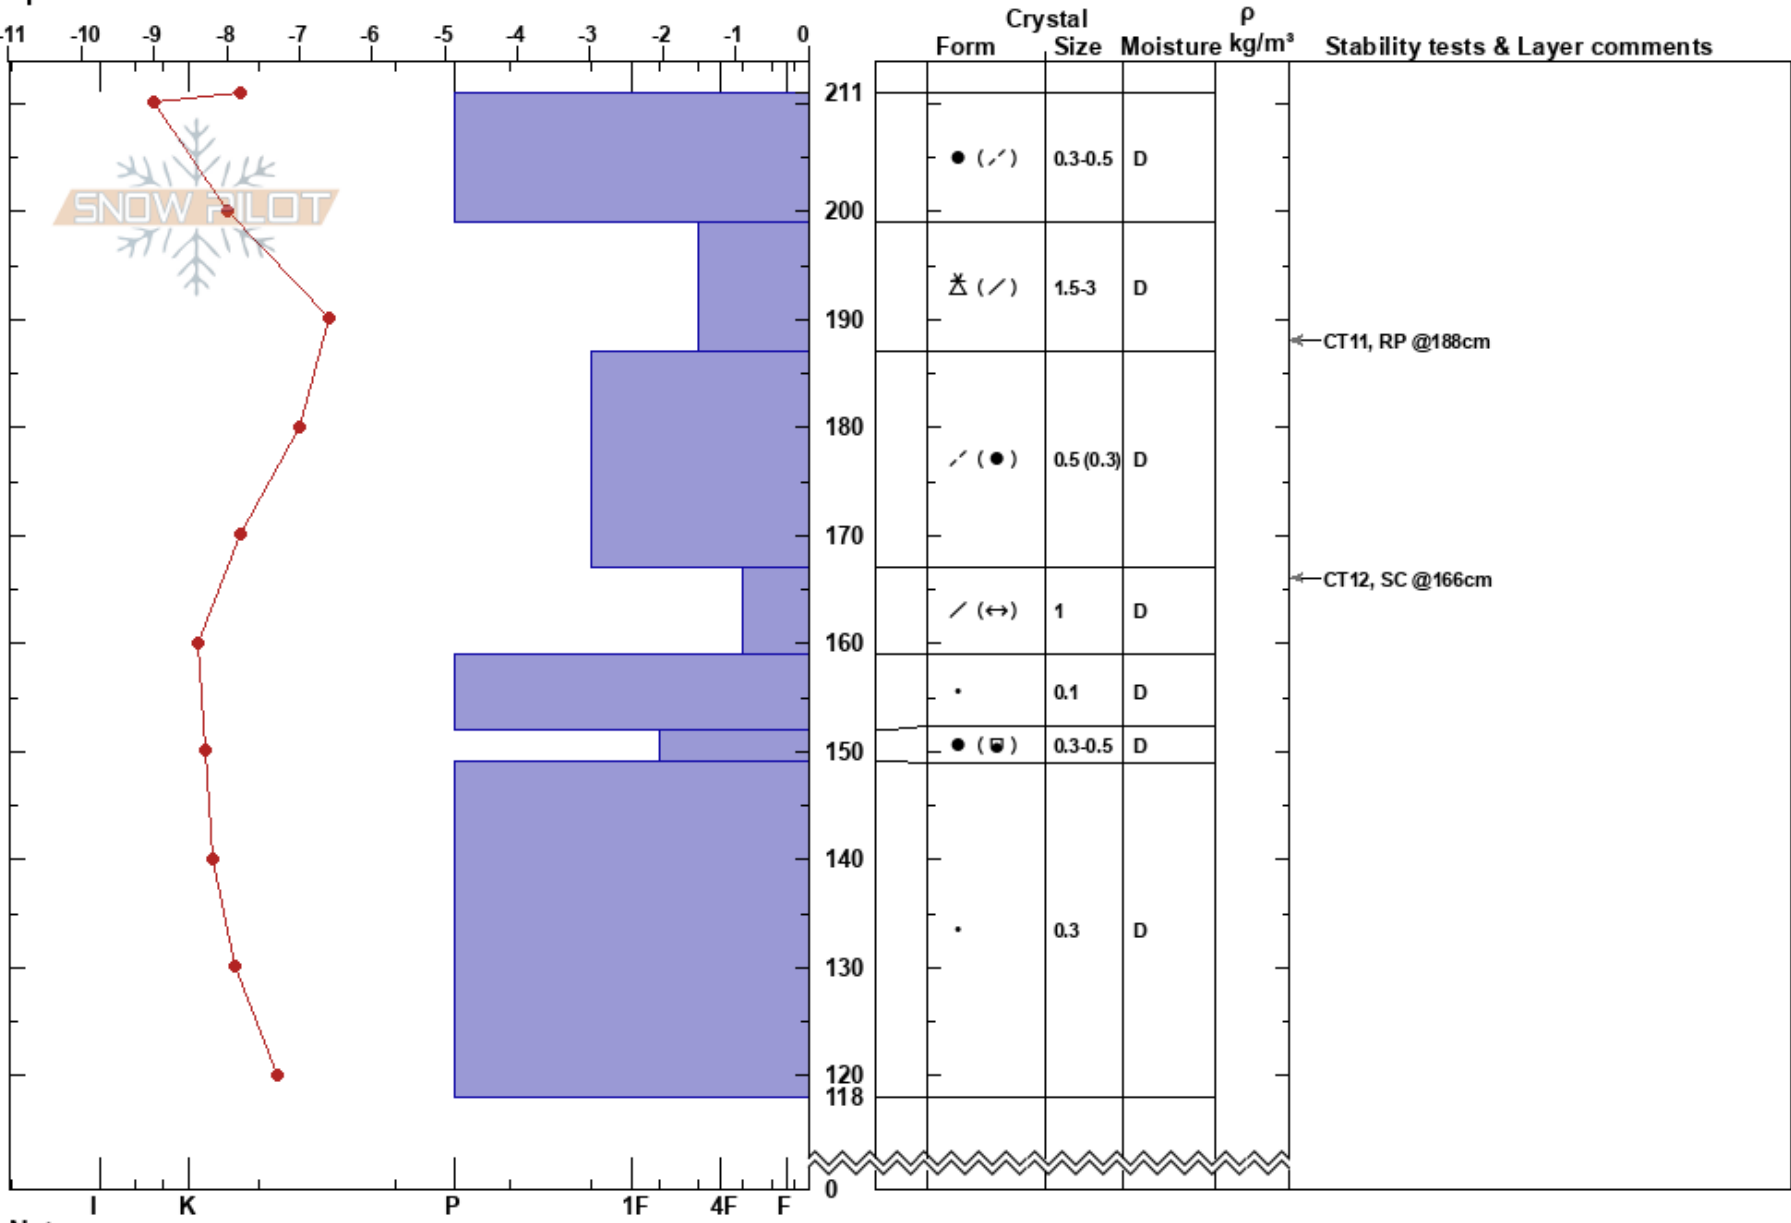

Kumroch Av. path 44
 Kamchatka
 Russia
 Elevation: 940 m
 Aspect: E
 Specifics:

Mikhail Ryabchikov
 18/12/2022 - 11:19
 Co-ord:
 Slope Angle: 25°
 Wind Loading: previous

Stability: **HS:211** **Layer Notes:**
 Air Temperature: -7°C **PF: 30** 167-159cm: Problematic layer
 Sky Cover: BKN
 Precipitation: NO
 Wind: Calm