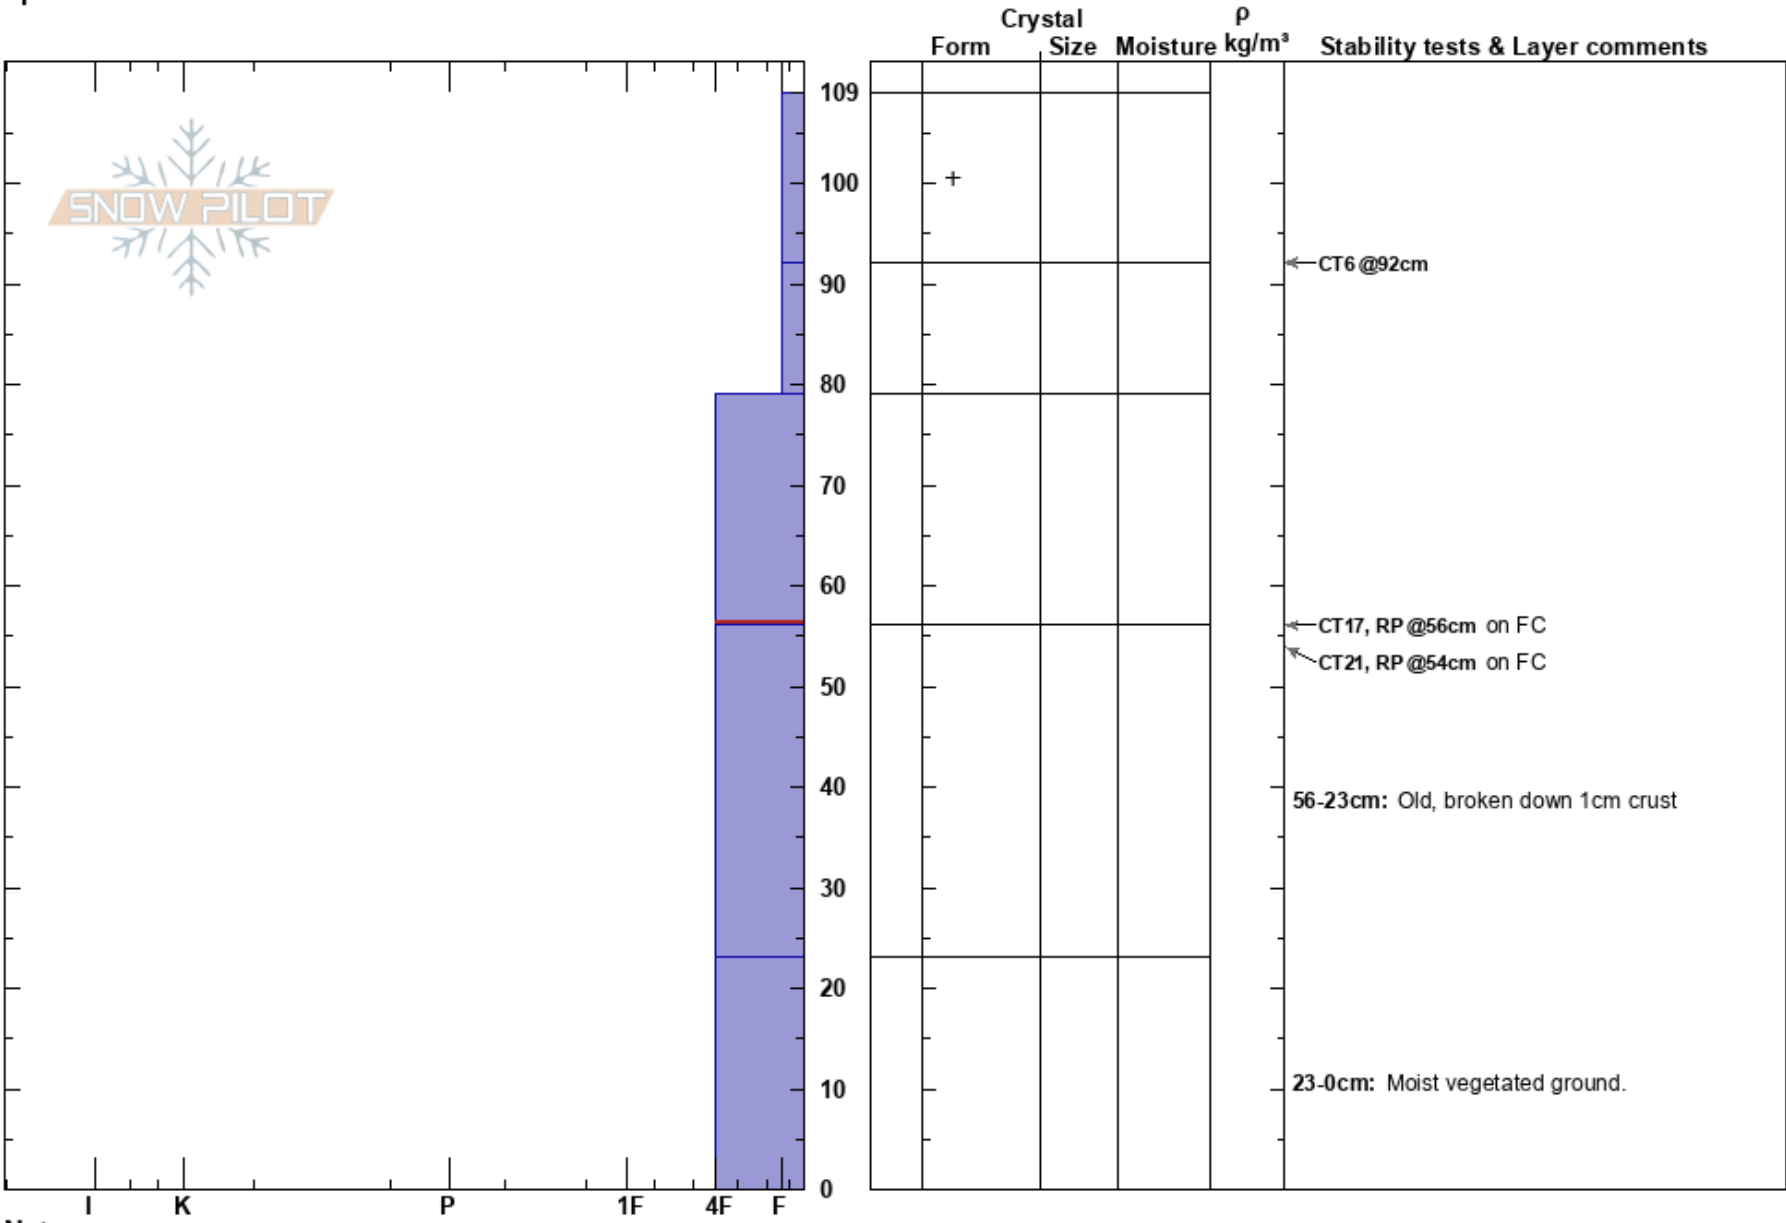

Hummer TL  
 Northern Rockies  
 BC  
 Elevation: 1600 m  
 Aspect: E  
 Specifics:

Emma Freeman  
 14/12/2022 - 14:05  
 Co-ord:  
 Slope Angle:  
 Wind Loading: no

Stability:  
 Air Temperature:  
 Sky Cover: BKN  
 Precipitation: S-1  
 Wind: N Light Breeze

HS: 109  
 Layer Notes:  
 79-56cm: Problematic layer  
 56-23cm: Old, broken down 1cm crust  
 23-0cm: Moist vegetated ground.

Notes: Snowpack in pit was extremely weak.