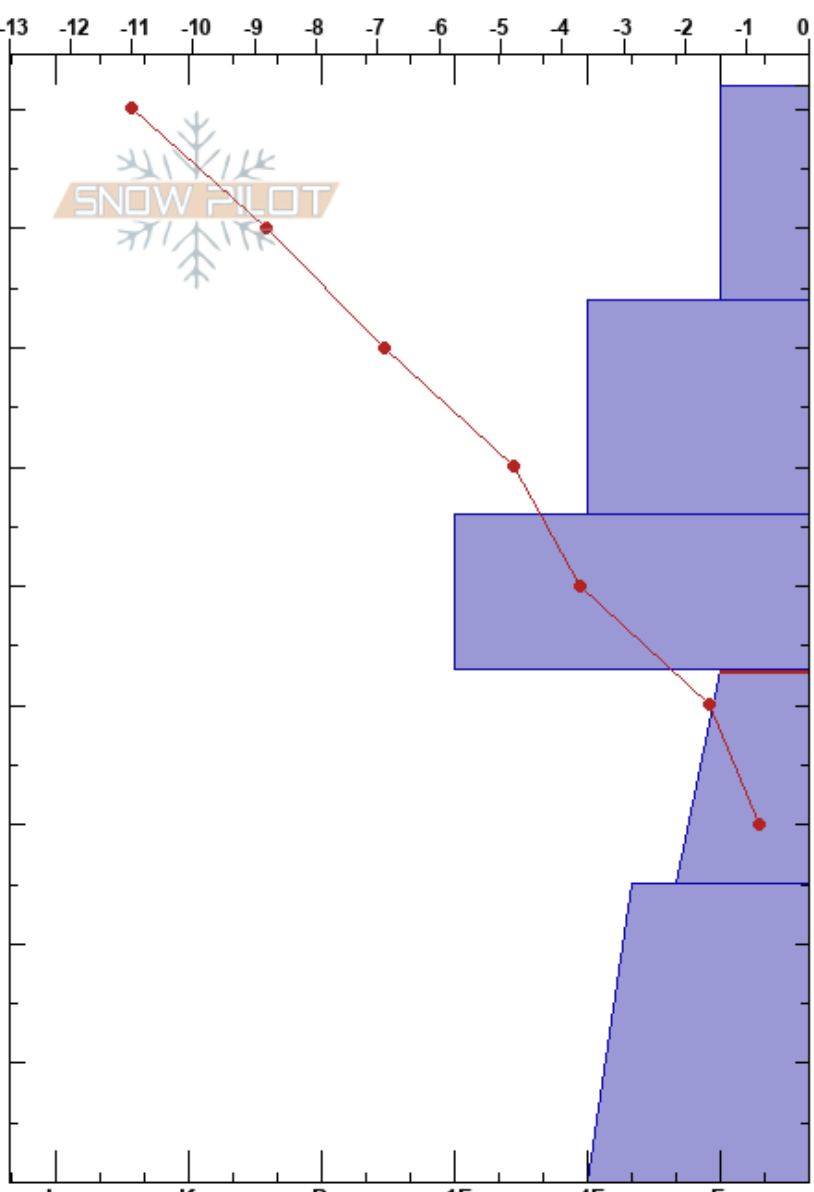

Little Beaver Backside
 Bear River Range
 UT
 Elevation: 7153 ft
 Aspect: E

to by weed
 12/17/2022 - 3:15pm
 Co-ord: 41.96423N, -111.53468W
 Slope Angle: 27°
 Wind Loading: previous

Stability: Poor
 Air Temperature: -9°C
 Sky Cover: CLR
 Precipitation: NO
 Wind: W Moderate
 HS: 92
 PF: 80
 PS: 18
 43-25cm: Problematic layer

Specifics: Collapsing, widespread; Recent avalanche activity on similar slopes; We skied slope

Form	Crystal		Moisture	ρ kg/m ³	Stability tests & Layer comments
	Size	Moisture			
/ (+)					
•					
•					
□ (□)	2-3				← ECTP11 @43cm
□	2-3				