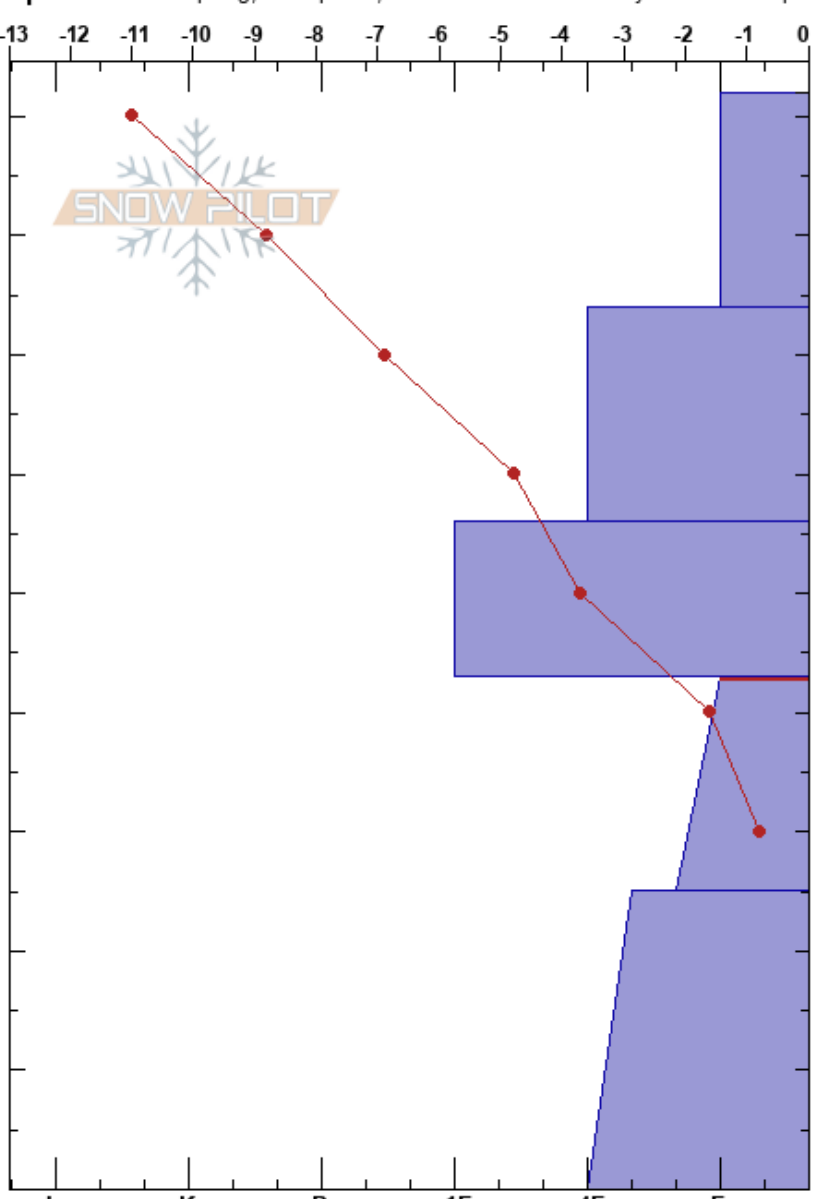

Little Beaver Backside toby weed
 Bear River Range 12/17/2022 - 3:15pm
 UT Co-ord: 41.96423N, -111.53468W
 Elevation: 7153 ft Slope Angle: 27°
 Aspect: E Wind Loading: previous
 Specifics: Collapsing, widespread; Recent avalanche activity on similar slopes; We skied slope

Stability: Poor HS:92
 Air Temperature: -9°C PF: 80 43-25cm: Problematic layer
 Sky Cover: CLR PS: 18
 Precipitation: NO
 Wind: W Moderate

Form	Crystal		Moisture	ρ kg/m ³	Stability tests & Layer comments
	Size	Moisture			
/ (+)					
•					
•					
□ (∩)	2-3				←ECTP11 @43cm
□	2-3				