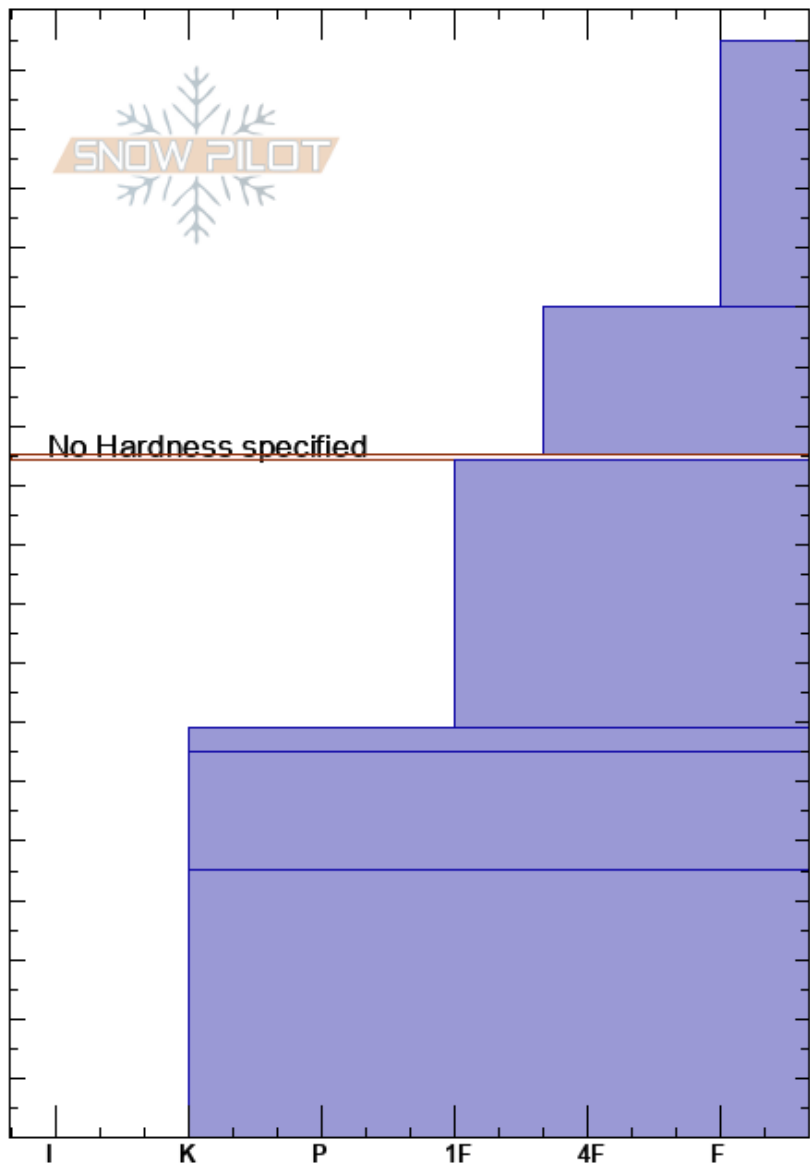

Buckshot
 Skeena
 BC
 Elevation: 832 m
 Aspect: S
 Specifics:

Mountain Safety
 08/12/2022 - 00:15
 Co-ord: 56.40901N, -130.00938W
 Slope Angle: 32°
 Wind Loading:

Stability:
 Air Temperature: -3°C
 Sky Cover: OVC
 Precipitation: S-1
 Wind:

HS: 185
 Layer Notes:
 115-114cm: Problematic layer

No Hardness specified

Crystal Form	Crystal Size	Moisture	ρ kg/m ³	Stability tests & Layer comments
+	2			
+	1-2			
⊖	0.5			
V (□)	1-3			
□	0.5			
⊙				
•	0.3-0.5			
•	0.3-0.5			